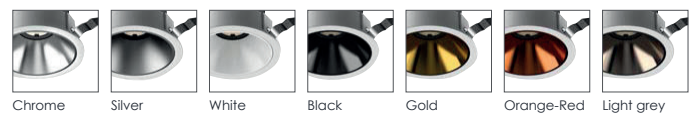

2 - 7 colors of reflector and 4 colors of heat sink meet all kinds of decorative style.

3 - Eccentric design makes precise speckle via reducing stray light.

4 - Straight heat sink design achieves high performance of heat dispersion and keeps LED chip working in high lumen and in a long lifetime.

5 - Led chip is fixed deep inside to create a perfect cutoff angle in 40°.

Dark light effect achieves UGR<9, reduces discomfort glare and provides better visual effect.

luxio
L I G H T I N G

www.luxio-lighting.com

References

Reference	Led Power	Luminous flux	CCT/K	OPTICS	IP Rating	Dimensions	Adjustable
LX-DL-01075FS	1*9W	540lm	2700K/3000K/ 3500K/4000K	15°/24°/36°/60°	IP20/IP65	85*85*91mm	—
LX-DL-01075AS						85*85*99mm	

Order code : Reference - Power - Luminous flux - CCT/K - Optic

Important : All the specification can be customized as per the project request .

OPTICS

REFLECTORS IN DIFFERENT COLOR

Dimensions

LX-DL-01075FS