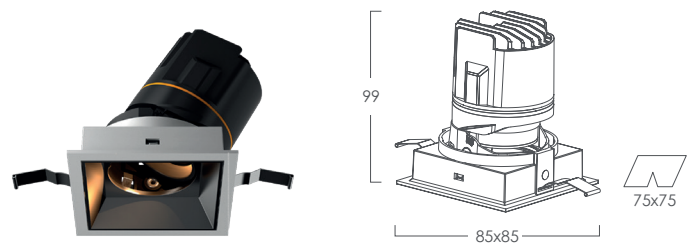

References

Reference	Led Power	Luminous flux	CCT/K	OPTICS	IP Rating	Dimensions	Adjustable
LX-DL-01075FS	1*9W	540lm	2700K/3000K/ 3500K/4000K	15°/24°/36°/60°	IP20/IP65	85*85*91mm	—
LX-DL-01075AS						85*85*99mm	

Order code : Reference - Power - Luminous flux - CCT/K - Optic

Important : All the specification can be customized as per the project request .

OPTICS

REFLECTORS IN DIFFERENT COLOR

Dimensions

LX-DL-01075FS

LX-DL-01075AS