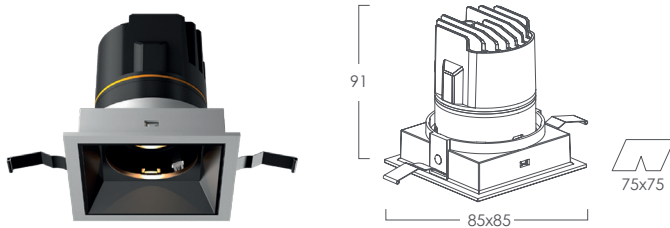

References

Reference	Led Power	Luminous flux	CCT/K	OPTICS	IP Rating	Dimensions	Adjustable
LX-DL-01075FS	1*9W	540lm	2700K/3000K/ 3500K/4000K	15°/24°/36°/60°	IP20/IP65	85*85*91mm	—
LX-DL-01075AS						85*85*99mm	

Order code : Reference - Power - Luminous flux - CCT/K - Optic

Important : All the specification can be customized as per the project request .

OPTICS

REFLECTORS IN DIFFERENT COLOR

Dimensions

LX-DL-01075FS