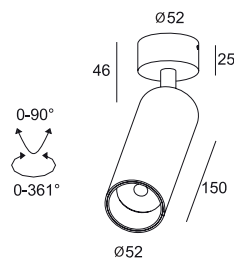

Highly efficient aluminium reflector, wide-beam

luxio
L I G H T I N G

www.luxio-lighting.com

References

| Reference | Led Power | Luminous flux | CCT/K | OPTICS | IP Rating | Dimensions | Adjustable |
|----------------|-----------|---------------|-------------|-------------|-----------|------------|--------------|
| LX-DL-0321-LED | 10W | 440Lm | 3000K/4000K | 6° | IP20 | Ø52*150mm | 0-90°/0-361° |
| LX-DL-0322-LED | 10W | 770Lm | | 15°/22°/30° | | Ø70*140mm | |
| LX-DL-0331-LED | 21W | 1447Lm | | 15°/24°/36° | | Ø90*140mm | |
| LX-DL-0341-LED | 28W | 2120Lm | | | | | |

Order code : Reference - Power - Luminous flux - CCT/K - Optic

Important : All the specification can be customized as per the project request .

OPTICS

LX-DL-0321-LED

6°

LX-DL-0322-LED

15°

22°

30°

LX-DL-0331-LED/LX-DL-0341-LED

15°

24°

36°

Optional adapter

Honeycomb

Spread Lens

Dimensions

LX-DL-0321-LED

LX-DL-0322-LED

LX-DL-0331-LED

LX-DL-0341-LED