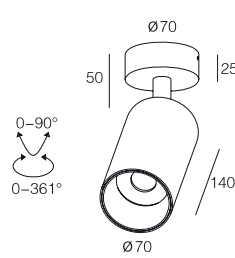

Highly efficient aluminium reflector, wide-beam

luxio
L I G H T I N G

www.luxio-lighting.com

References

| Reference | Led Power | Luminous flux | CCT/K | OPTICS | IP Rating | Dimensions | Adjustable |
|----------------|-----------|---------------|-------------|-------------|-----------|------------|--------------|
| LX-DL-0321-LED | 10W | 440Lm | 3000K/4000K | 6° | IP20 | Ø52*150mm | 0-90°/0-361° |
| LX-DL-0322-LED | 10W | 770Lm | | 15°/22°/30° | | Ø70*140mm | |
| LX-DL-0331-LED | 21W | 1447Lm | | 15°/24°/36° | | Ø90*140mm | |
| LX-DL-0341-LED | 28W | 2120Lm | | | | | |

Order code : Reference - Power - Luminous flux - CCT/K - Optic

Important : All the specification can be customized as per the project request .

OPTICS

LX-DL-0321-LED

6°

LX-DL-0322-LED

15°

22°

30°

LX-DL-0331-LED/LX-DL-0341-LED

15°

24°

36°

Optional adapter

Honeycomb

Spread Lens

Dimensions

LX-DL-0321-LED

LX-DL-0322-LED

LX-DL-0331-LED

LX-DL-0341-LED