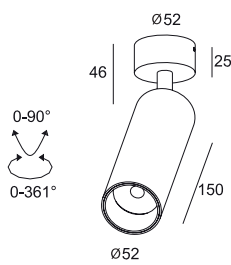

Highly efficient aluminium reflector, wide-beam

luxio
L I G H T I N G

www.luxio-lighting.com

References

| Reference | Led Power | Luminous flux | CCT/K | OPTICS | IP Rating | Dimensions | Adjustable |
|----------------|-----------|---------------|-------------|-------------|-----------|------------|--------------|
| LX-DL-0321-LED | 10W | 440Lm | 3000K/4000K | 6° | IP20 | Ø52*150mm | 0-90°/0-361° |
| LX-DL-0322-LED | 10W | 770Lm | | 15°/22°/30° | | Ø70*140mm | |
| LX-DL-0331-LED | 21W | 1447Lm | | 15°/24°/36° | | Ø90*140mm | |
| LX-DL-0341-LED | 28W | 2120Lm | | | | | |

Order code : Reference - Power - Luminous flux - CCT/K - Optic

Important : All the specification can be customized as per the project request .

OPTICS

LX-DL-0321-LED

6°

LX-DL-0322-LED

15°

22°

30°

LX-DL-0331-LED/LX-DL-0341-LED

15°

24°

36°

Optional adapter

Honeycomb

Spread Lens

Dimensions

LX-DL-0321-LED

LX-DL-0322-LED

LX-DL-0331-LED

LX-DL-0341-LED