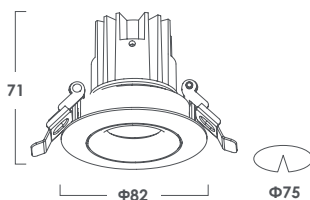

Heat sink : Die-cast aluminum

luxio
L I G H T I N G

www.luxio-lighting.com

References

Reference	Led Power	Luminous flux	CCT/K	OPTICS	IP Rating	Dimensions	Adjustable
LX-DL-7175A-LED	8W	650lm	2700K/3000K/4000K	15°/24°/36°	IP20	Ø110*84mm	25°
LX-DL-7295A-LED	12W	1060lm		15°/26°/38°		Ø110*84mm	
LX-DL-73115A-LED	20W	1500lm		Ø126*88mm			

Order code : Reference - Power - Luminous flux - CCT/K - Optic

Important : All the specification can be customized as per the project request .

OPTICS

LX-DL-7175A-LED

LX-DL-7295A-LED / LX-DL-73115A-LED

Dimensions

LX-DL-7175A-LED

UNIT: mm

LX-DL-7295A-LED

UNIT: mm

LX-DL-73115A-LED

UNIT: mm

RING IN DIFFERENT COLOR

Black+White