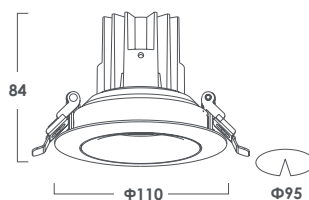

Heat sink : Die-cast aluminum

luxio
L I G H T I N G

www.luxio-lighting.com

References

Reference	Led Power	Luminous flux	CCT/K	OPTICS	IP Rating	Dimensions	Adjustable
LX-DL-7175A-LED	8W	650lm	2700K/3000K/4000K	15°/24°/36°	IP20	Ø110*84mm	25°
LX-DL-7295A-LED	12W	1060lm		15°/26°/38°		Ø110*84mm	
LX-DL-73115A-LED	20W	1500lm		Ø126*88mm			

Order code : Reference - Power - Luminous flux - CCT/K - Optic

Important : All the specification can be customized as per the project request .

OPTICS

LX-DL-7175A-LED

LX-DL-7295A-LED / LX-DL-73115A-LED

Dimensions

LX-DL-7175A-LED

UNIT: mm

LX-DL-7295A-LED

UNIT: mm

LX-DL-73115A-LED

UNIT: mm

RING IN DIFFERENT COLOR

Black+White