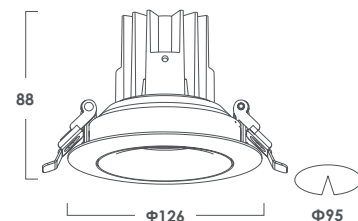

Heat sink : Die-cast aluminum

luxio
L I G H T I N G

www.luxio-lighting.com

References

Reference	Led Power	Luminous flux	CCT/K	OPTICS	IP Rating	Dimensions	Adjustable
LX-DL-7175A-LED	8W	650lm	2700K/3000K/4000K	15°/24°/36°	IP20	Ø110*84mm	25°
LX-DL-7295A-LED	12W	1060lm		15°/26°/38°		Ø110*84mm	
LX-DL-73115A-LED	20W	1500lm		Ø126*88mm			

Order code : Reference - Power - Luminous flux - CCT/K - Optic

Important : All the specification can be customized as per the project request .

OPTICS

LX-DL-7175A-LED

LX-DL-7295A-LED / LX-DL-73115A-LED

Dimensions

LX-DL-7175A-LED

UNIT: mm

LX-DL-7295A-LED

UNIT: mm

LX-DL-73115A-LED

UNIT: mm

RING IN DIFFERENT COLOR

Black+White