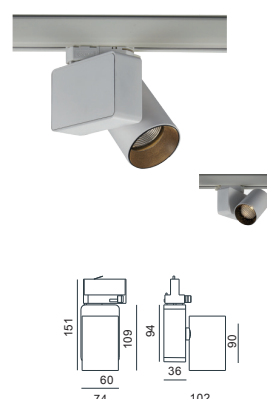

## References

Reference	Led Power	Luminous flux	CCT/K	OPTICS	IP Rating	Dimensions	Adjustable
LX-DL-EM79-LED	1*9.2W	739-945lm	3000K	21°/32°/48°	IP20	(Ø60xH90mm)/ (94xH139*W102mm)	ROTATES:350°SPOT HEAD ADJUST: 90°
LX-DL-EM712-LED	1*12.2W	1356-1656lm		25°/35°/52°			
LX-DL-EE718-LED	1*17.6W	1987-2395lm		16°/32°/50°			
LX-DL-EE728-LED	1*28.4W	3162-3810lm		21°/32°/48°			
LX-DL-EME79-LED	1*9.2W	739-945lm		25°/35°/52°			
LX-DL-EME712-LED	1*12.2W	1356-1656lm		16°/32°/50°			
LX-DL-EE2718-LED	1*17.6W	1987-2395lm					
LX-DL-EE2728-LED	1*28.4W	3162-3810lm		(Ø86xH125mm)/ (93xH197*W138mm)			

## OPTICS

LX-DL-EM79-LED / LX-DL-EME79-LED

LX-DL-EM712-LED / LX-DL-EME712-LED

LX-DL-EE718-LED/ LX-DL-EE728-LED  
LX-DL-EE2718-LED/ LX-DL-EE2728-LED

## Dimensions

LX-DL-EM79-LED  
LX-DL-EM712-LED

LX-DL-EE718-LED  
LX-DL-EE728-LED

LX-DL-EME79-LED  
LX-DL-EME712-LED

LX-DL-EE2718-LED  
LX-DL-EE2728-LED