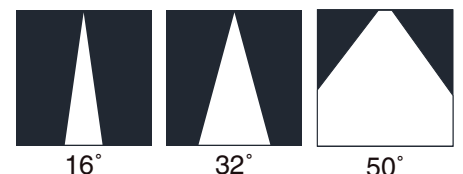

LX-DL-EE718-LED/ LX-DL-EE728-LED
LX-DL-EE2718-LED/ LX-DL-EE2728-LED