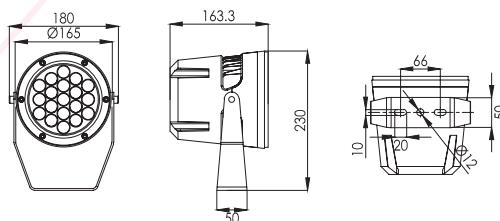

Angle : 5°8°/12.5°/20°/30°/45°/60°/15X30°/10X60°

Autre

Dimension : Ø165x163.3x230mm

Accessoires

LX-FL-1103G