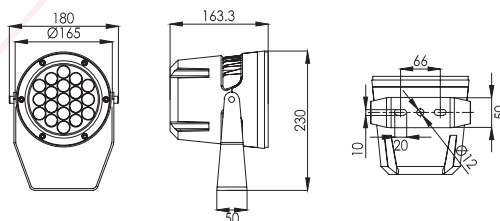

Angle : 5°/8°/12.5°/20°/30°/45°/60°/15X30°/10X60°

Autre

Dimension : Ø165x163.3x230mm

Accessoires

LX-FL-1103G