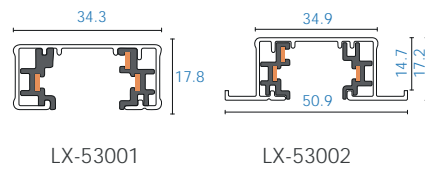

## References

Reference	Led Power	Luminous flux	CCT/K	OPTICS	IP Rating	Dimensions	Adjustable
LX-DL-0232-LED	15W	545lm	3000K/4000K	15°/22°/30°	IP20	Ø70xH180mm	(0-90°)/(0-361°)
LX-DL-0233-LED		470lm				70x70xH180mm	

## OPTICS

15

30

22

## Track options

LX-53001

LX-53002