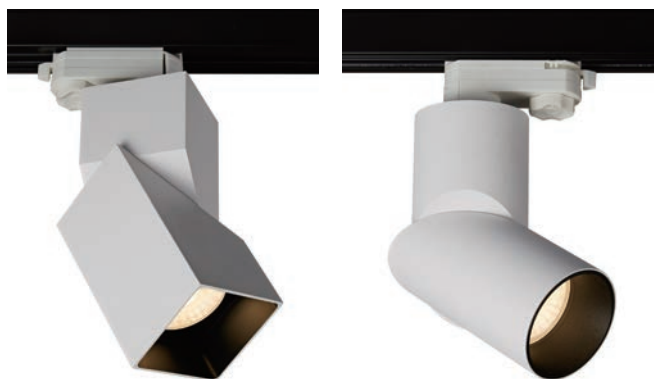

# TRACK LIGHT

### MANHATTAN T TRACK LIGHT

MANHATTAN T is ideal for areas where you lack space or in need for multiple lighting needs.

Great for showrooms, retail stores or your home! They come complete with or without adjustable spotlights ranging from modern to industrial.

## References

Reference	Led Power	Luminous flux	CCT/K	OPTICS	IP Rating	Dimensions	Adjustable
LX-DL-0232-LED	15W	545lm	3000K/4000K	15°/22°/30°	IP20	Ø70xH180mm	(0-90°)/(0-361°)
LX-DL-0233-LED		470lm				70x70xH180mm	