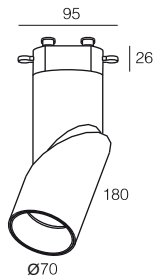

## References

Reference	Led Power	Luminous flux	CCT/K	OPTICS	IP Rating	Dimensions	Adjustable
LX-DL-0232-LED	15W	545lm	3000K/4000K	15°/22°/30°	IP20	Ø70xH180mm	(0-90°)/(0-361°)
LX-DL-0233-LED		470lm				70x70xH180mm	

## OPTICS

15

30

22

## Optional adapter

Honeycomb

Spread Lens

## Dimensions

LX-DL-0232-LED

LX-DL-0233-LED