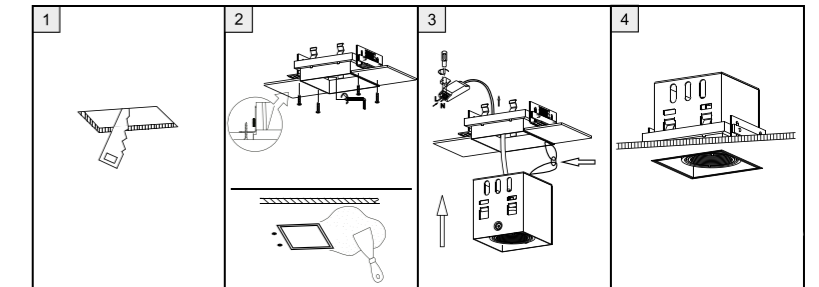

LX-DL-2811-LED	LX-DL-2812-LED	LX-DL-2813-LED	LX-DL-W2811-LED	LX-DL-W2812-LED	LX-DL-W2813-LED
⚡	15W/18W/23W	30W/36W/46W	45W/54W/69W	15W/18W/23W	30W/36W/46W	45W/54W/69W
💡	15W:1299lm /18W: 1666lm / 23W: 2073lm	30W: 2598lm /36W: 3332lm /46W: 4146lm	45W:3097lm /54W: 4998lm /69W: 6219lm	15W:1299lm /18W: 1666lm / 23W: 2073lm	30W: 2598lm /36W: 3332lm /46W: 4146lm	45W:3097lm /54W: 4998lm /69W: 6219lm
🔌	220-240VAC 50/60Hz					
🌞	Citizen / Cree / Bridgelux COB					
🌈	2700K / 3000K / 4000K / 5000K					
Ra	≥80 / ≥90					
📏	16° / 26° / 40° / 60°					
🔧	Remote electronic power supply					
🕒	PHASE/1-10V /DALI as options					
📐						
IP20						

	LX-DL-2911-LED	LX-DL-2912-LED	LX-DL-2913-LED	LX-DL-W2911-LED	LX-DL-W2912-LED	LX-DL-W2913-LED
⚡	23W / 36W / 42W	46W /72W / 84W	69W /108W /126W	23W / 36W / 42W	46W /72W / 84W	69W /108W /126W
💡	23W: 2326lm / 36W: 3186lm / 42W: 3715lm	46W:4652lm /72W: 6372lm /84W: 7430lm	69W:6978lm/108W:9558 lm/126W:11145lm	23W: 2326lm / 36W: 3186lm / 42W: 3715lm	46W:4652lm /72W: 6372lm /84W: 7430lm	69W:6978lm/108W:9558 lm/126W:11145lm
🔌	220-240VAC 50/60Hz					
🌞	Citizen / Cree / Bridgelux COB					
🌈	2700K / 3000K / 4000K / 5000K					
Ra	≥80 / ≥90					
📏	16° / 26° / 40° / 60°					
🔧	Remote electronic power supply					
🕒	PHASE/1-10V /DALI as options					
📐						
IP20