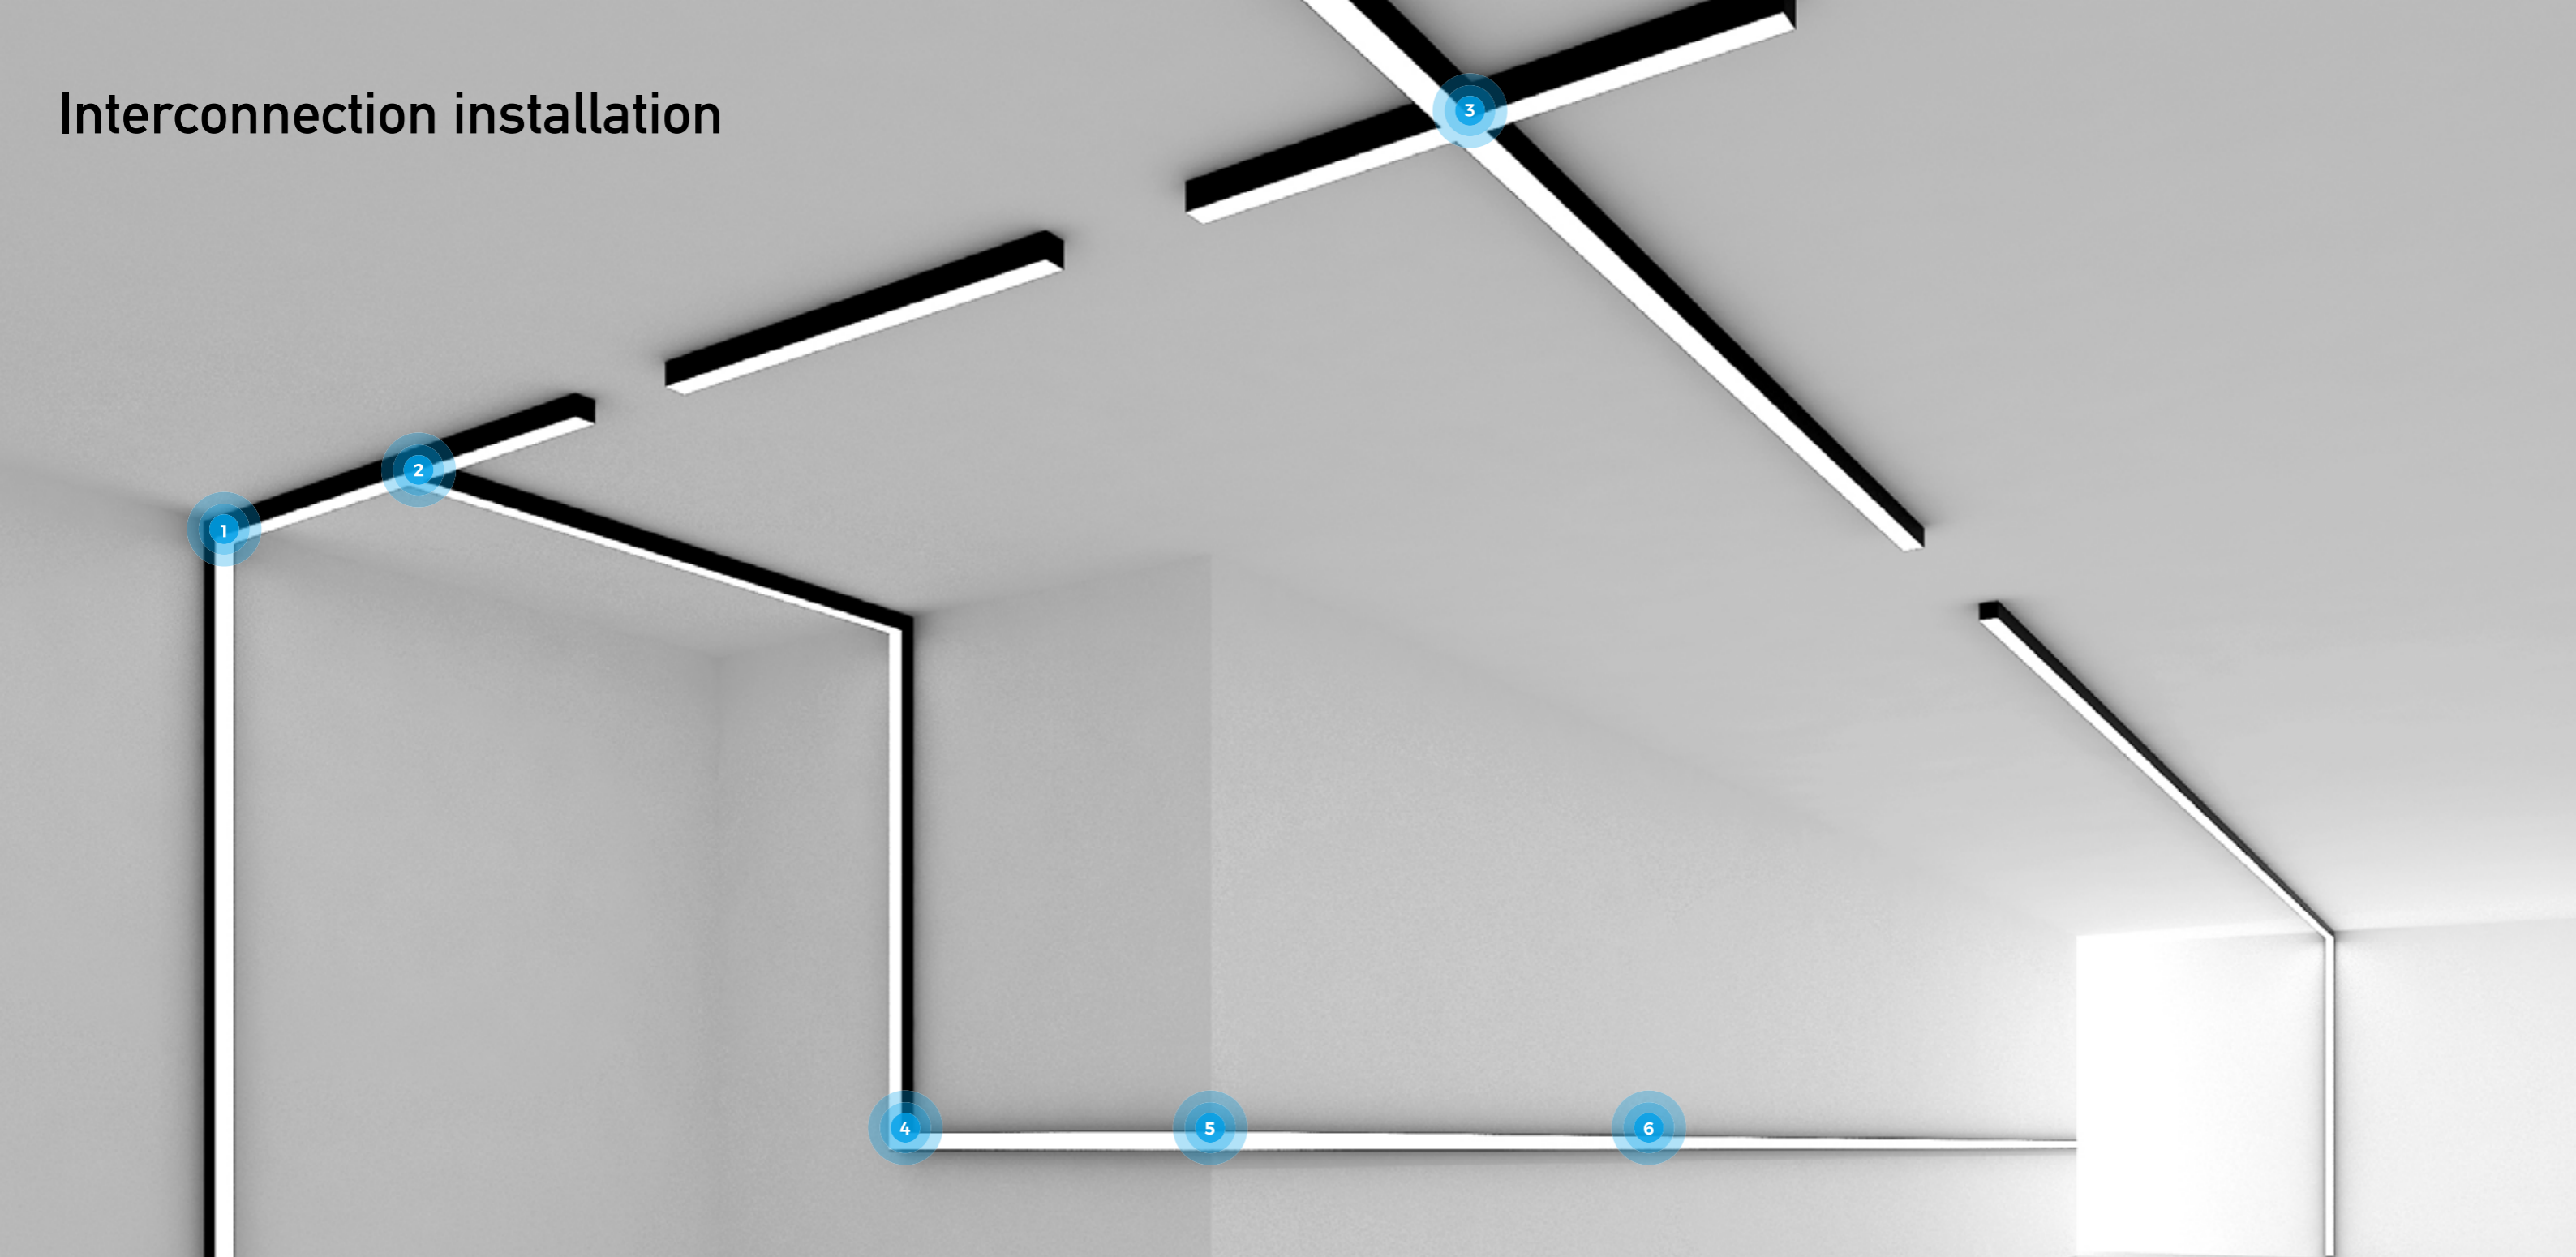

Interconnection installation