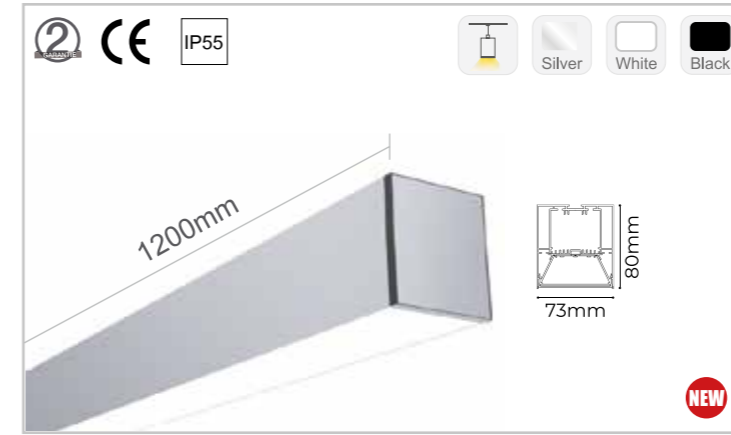

LX-PL-LS70CA	LX-PL-LS70DA
⚡	36W/18W	36W/18W
🔌	100-277VAC 50Hz/60Hz	
💡	4200 Lm / 2400 Lm	3300 Lm / 1900 Lm
🌈	3000K/4000K/6000K	
Ra	>80	
📐	105°	85°