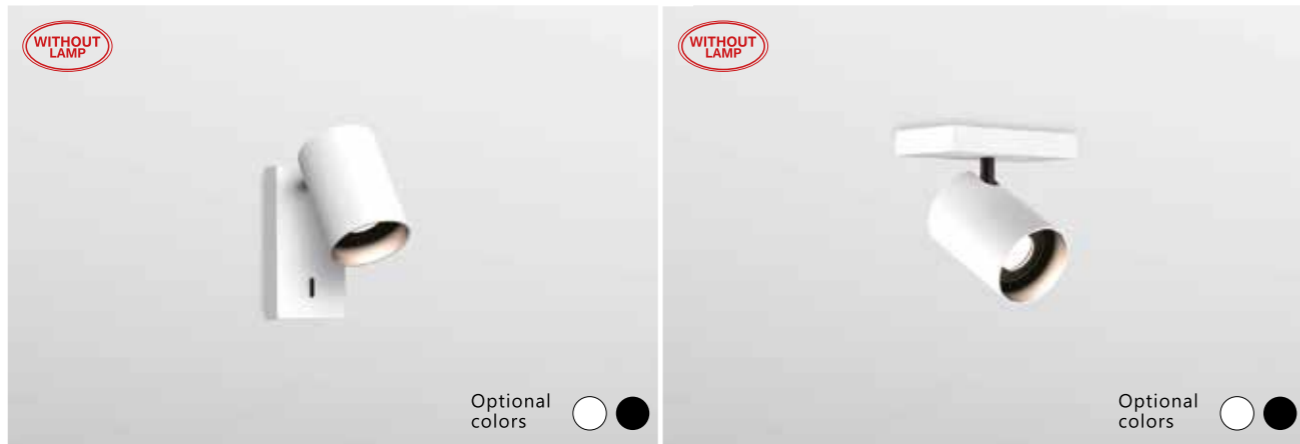

LX-DL-C6801	LX-DL-C6721
⚡	Max 50W / MAX 7W	
💡	GU10 QPAR16 / GU10-LED PAR16	
📏		
IP20		

	LX-DL-C6721-LED
⚡	9W / 15 W
💡	9W:730Lm / 15W:1290 Lm
🔌	220-240V AC 50/60Hz
☀️	CREE
🌈	3000K
Ra	≥ 80
📐	24°
🔌	Remote electronic power supply
🔄	PHASE/1-10V /DALI as options
📏	
IP20	

	LX-DL-C6723-LED
⚡	27W / 45 W
💡	27W:2190Lm / 45W:3870Lm
🔌	220-240VAC 50/60Hz
☀️	CREE
🌈	3000K
Ra	≥ 80
📐	24°
🔌	Remote electronic power supply
🔄	PHASE/1-10V /DALI as options
🚫	GU10 MAX 50W-7W
📏	
IP20	

	LX-DL-C6722-LED
⚡	18W / 30 W
💡	18W:1460Lm / 30W:2580 Lm
🔌	220-240VAC 50/60Hz
☀️	CREE
🌈	3000K
Ra	≥ 80
📐	24°
🔌	Remote electronic power supply
🔄	PHASE/1-10V /DALI as options
🚫	GU10 MAX 50W-7W
📏	
IP20