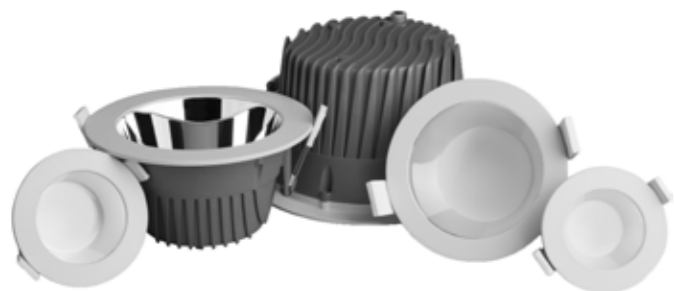

LX-DL-W11016-LED
9W
800Lm
37V 250mA
Citizen
2700K / 3000K / 4000K / 5000K
≥80
25°/38°/60°
Remote electronic power supply
PHASE/1-10V /DALI as options

LUNA DOWNLIGHT

	LX-DL-44065F-LED	LX-DL-45090F-LED	LX-DL-46115F-LED	LX-DL-47160F-LED	LX-DL-48195F-LED
⚡	7W	9W	15W	25W	35W
💡	455 lm	585 lm	975 lm	1625 lm	2275 lm
🔌	220-240VAC 50/60Hz				
🌞	Cree COB				
🌈	2700K / 3000K / 4000K / 6000K				
Ra	≥80				
⚠️	40°				
🔌	Remote electronic power supply				
📷	PHASE/1-10V /DALI as options				
📏					
IP20					