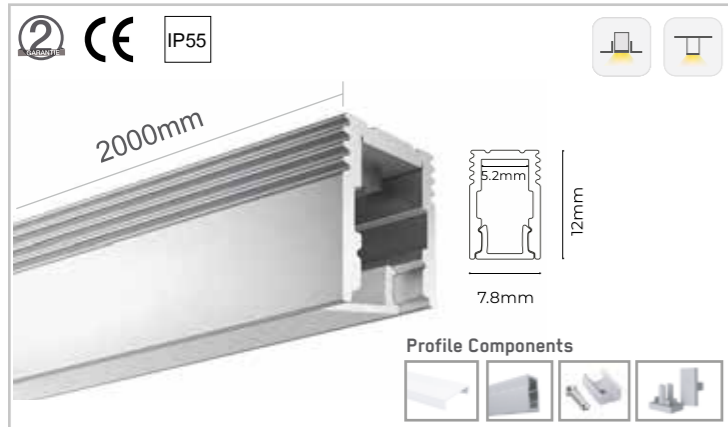

LX-PL-LS0709-5W	
⚡	5W
⚡	24V
💡	500 Lm
🌈	2700K/3000K/4000K/5000K/6000K
Ra	>90
📐	110°

LX-PL-LS0812-5W	
⚡	5W
⚡	24V
💡	500 Lm
🌈	2700K/3000K/4000K/6000K
Ra	>90
📐	110°

	LX-PL-LS1607-8W	LX-PL-LS1607-13W
⚡	8W	13W
⚡	24V	
💡	750 Lm	1200 Lm
🌈	2700K/3000K/4000K/6000K	
Ra	>90	
📐	115°	

	LX-PL-LS1613B-6W	LX-PL-LS1613B-13W
⚡	6W	13W
⚡	24V	
💡	550 Lm	1050 Lm
🌈	2700K/3000K/4000K/6000K	
Ra	>90	
📐	115°