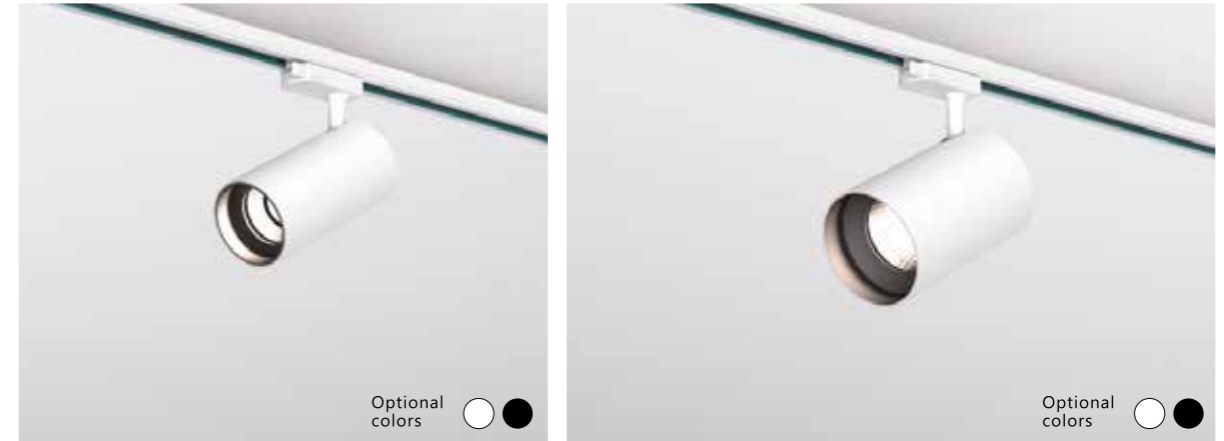

LX-DL-D8081	
⚡	Max 50W / MAX 7W
💡	GU10 QPAR16 / GU10-LED PAR16
📏	
🛡️	IP20

	LX-DL-D8111-LED	LX-DL-D812120-LED	LX-DL-D812130-LED
⚡	15 W	20 W	30 W
💡	1290 Lm	1900 Lm	2500 Lm
🔌	220-240VAC 50/60Hz		
💡	CREE		
🌈	3000K		
Ra	≥80		
📐	24°		
🔌	Remote electronic power supply		
📺	PHASE/1-10V /DALI as options		
📏			
🛡️	IP20		

LX-DL-C8351-LED	
⚡	9W / 15W / 20W
💡	9W:730Lm / 15W:1290Lm / 20W:1900Lm
🔌	220-240VAC 50/60Hz
💡	Cree
🌈	3000K
Ra	≥80
📐	24°
🔌	Remote electronic power supply
📺	PHASE/1-10V /DALI as options
🚫	GU10 MAX 50 / MR16 MAX 7W
📏	
🛡️	IP20