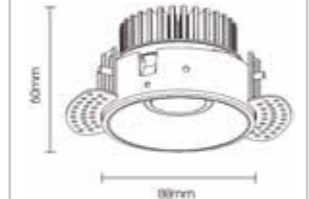

LX-DL-W11016-LED
9W
800Lm
37V 250mA
Citizen
2700K / 3000K / 4000K / 5000K
≥80
25°/38°/60°
Remote electronic power supply
PHASE/1-10V /DALI as options