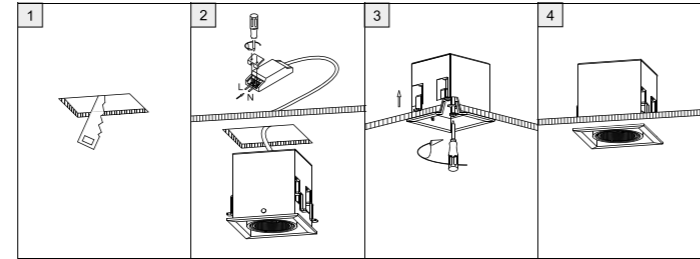

To Install the Trimmed Version

	LX-DL-2811-LED	LX-DL-2812-LED	LX-DL-2813-LED	LX-DL-W2811-LED	LX-DL-W2812-LED	LX-DL-W2813-LED
⚡	15W/18W/23W	30W/36W/46W	45W/54W/69W	15W/18W/23W	30W/36W/46W	45W/54W/69W
💡	15W:1299lm /18W: 1666lm / 23W: 2073lm	30W: 2598lm /36W: 3332lm /46W: 4146lm	45W:3097lm /54W: 4998lm /69W: 6219lm	15W:1299lm /18W: 1666lm / 23W: 2073lm	30W: 2598lm /36W: 3332lm /46W: 4146lm	45W:3097lm /54W: 4998lm /69W: 6219lm
🔌	220-240VAC 50/60Hz					
🌞	Citizen / Cree / Bridgelux COB					
🌈	2700K / 3000K / 4000K / 5000K					
Ra	≥80 / ≥90					
📏	16° / 26° / 40° / 60°					
🔧	Remote electronic power supply					
🕒	PHASE/1-10V /DALI as options					
📐						
IP20