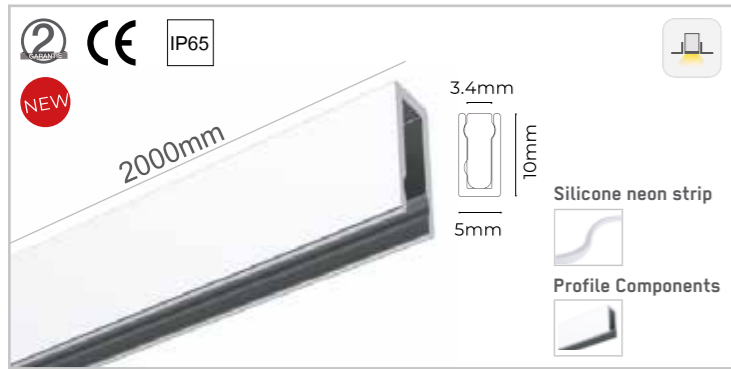

LX-PL-LS0510-5W	
⚡	5W
⚡	24V
☀️	70 Lm/m
Ra	>90
📐	110.50°

LX-PL-LG4242-13.5W	
⚡	13.5W
⚡	24V
☀️	133 Lm/m
Ra	>80
📐	71.24°

LX-PL-LG4747-13.5W	
⚡	13.5W
⚡	24V
☀️	133 Lm/m
Ra	>80
📐	72.88°

Installation Instruction