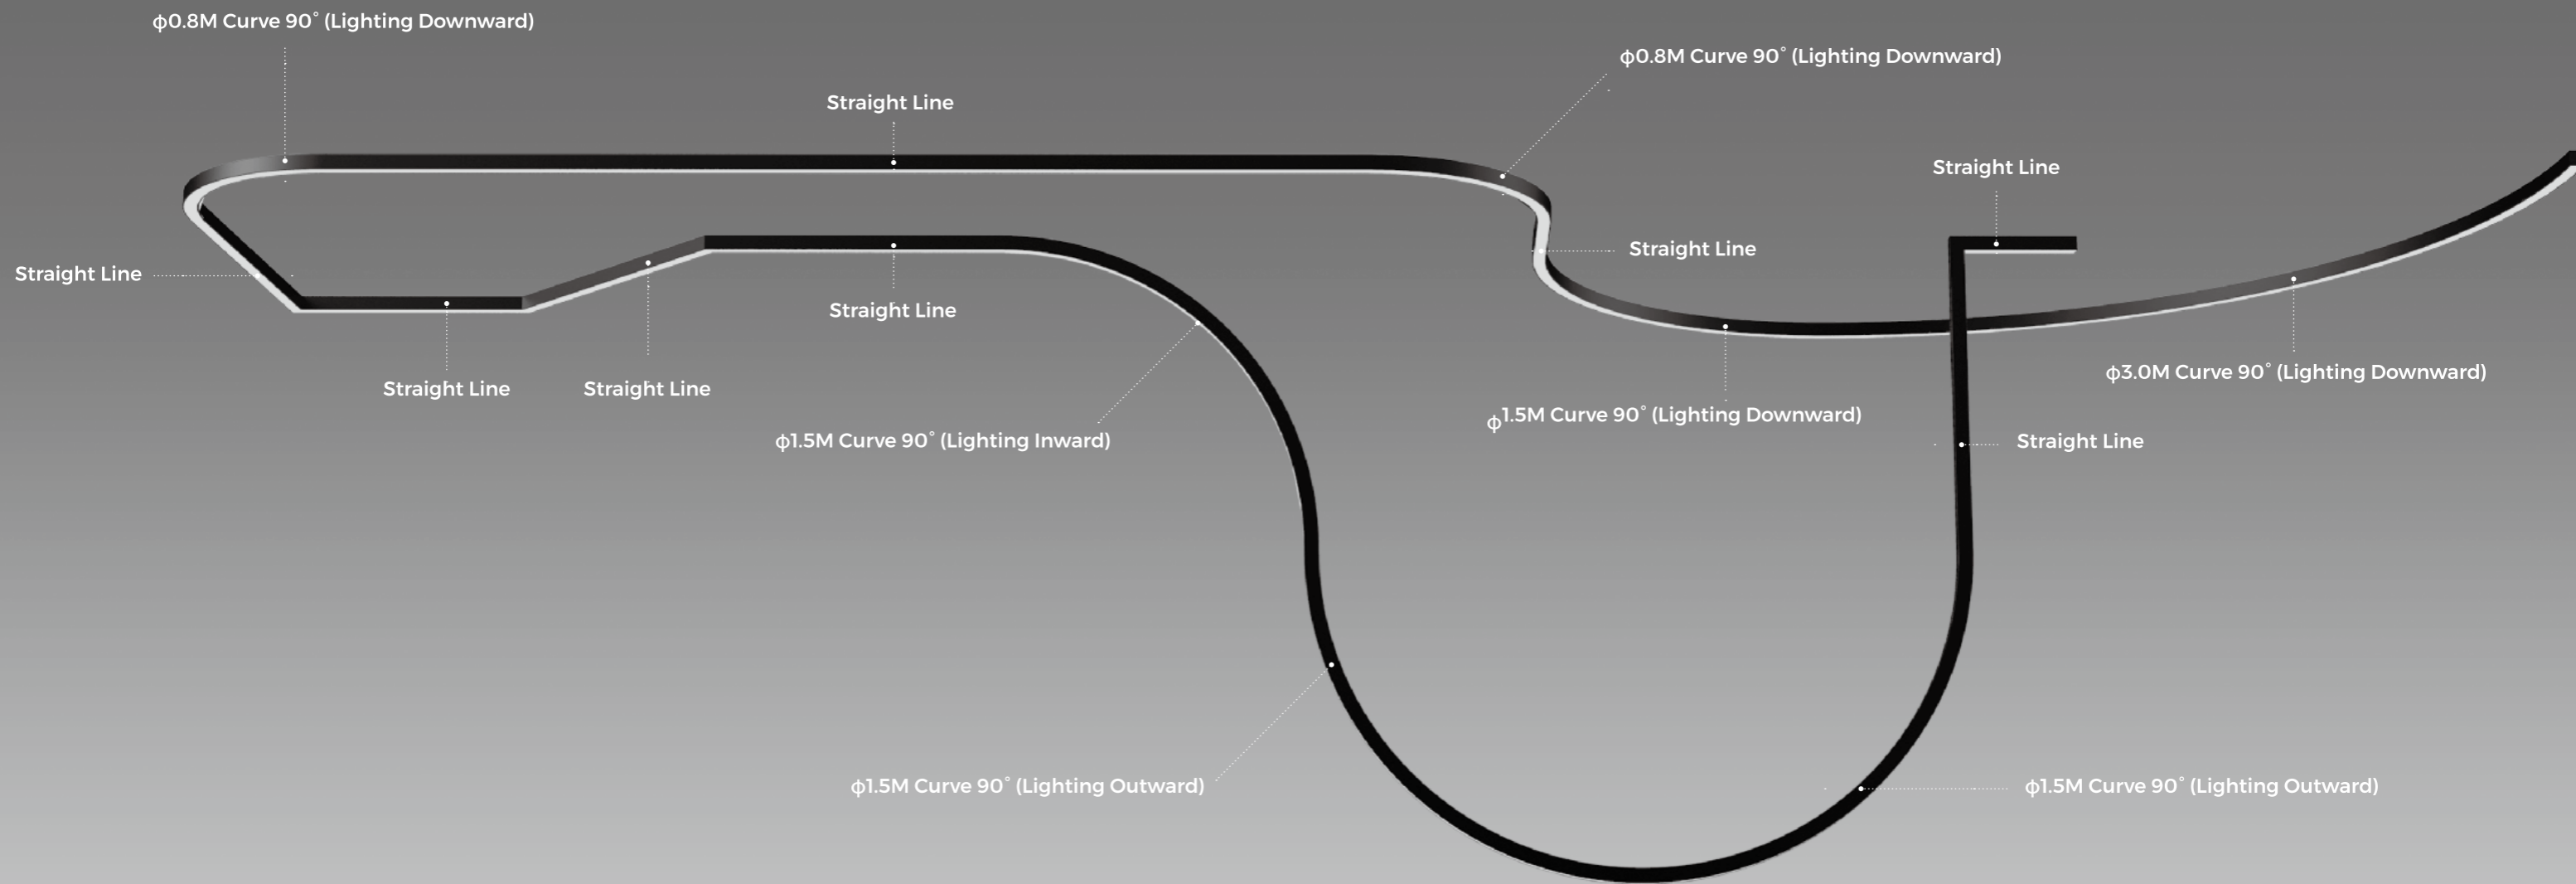

Flexible Series