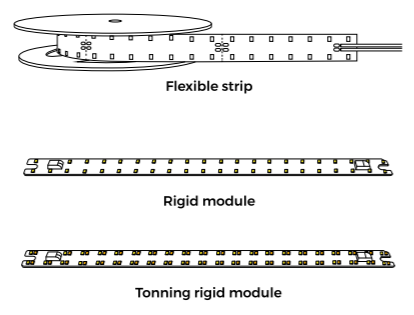

Profile lighting installation

LIGHT SOURCE