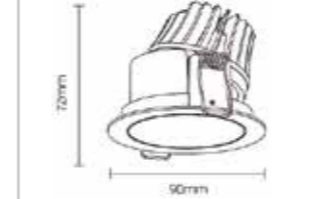

LX-DL-1902-LED
8W / 10W
8W:520lm / 10W: 600lm
37V 200mA
Citizen
2700K / 3000K / 4000K / 5000K
≥80
25°/38°/60°
Remote electronic power supply
PHASE/1-10V /DALI as options