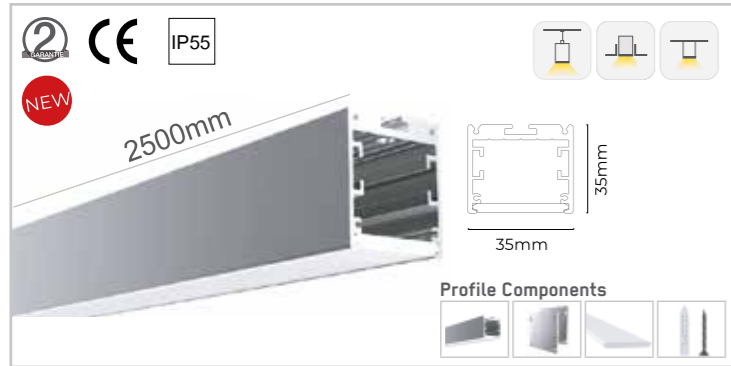

LX-PL-AS3535-2.5-19.2W	
⚡	19.2W
⚡	24V
☀️	2566 Lm
Ra	>80
📐	112.10°
🔧	Rigid Modular / Flexible strip