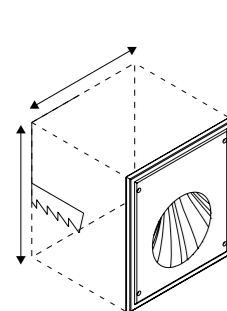

LX-WL-16110-S-2W	LX-WL-16120-M	LX-WL-16130-L
⚡	2W	GU10 - MAX 35W	
U_q	220-240VAC 50/60Hz		
🌈	3000K/4000K	2700K	
Ra	>90	>92	
↔			
IP20