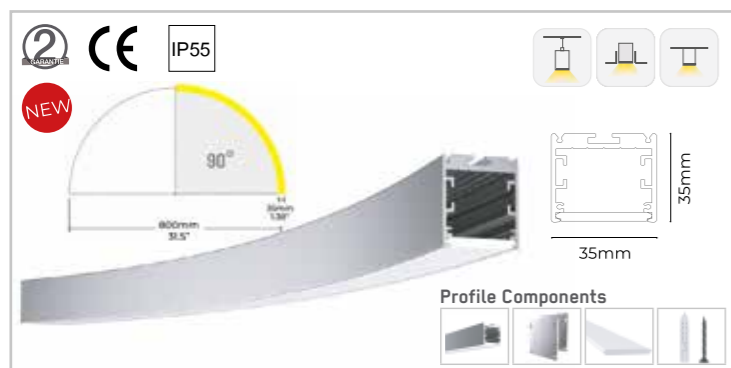

LX-PL-AS3535-8A90-19.2W	
⚡	19.2W
⚡	24V
☀️	2566 Lm
Ra	>80
📐	116.83°
🔧	Rigid Modular