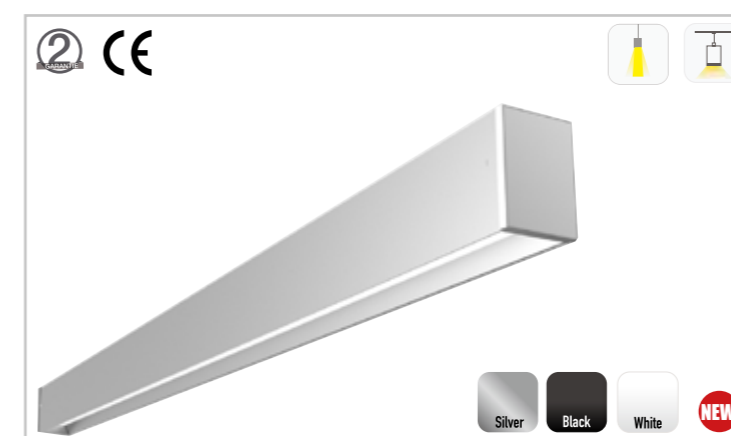

LX-PL-LS50FDG	
⚡	26W / 38W / 56W
U_q	100-220VAC 50Hz/60Hz
☀️	2800 Lm / 4000 Lm / 5800 Lm
🌈	3000K/4000K
Ra	>80
☹️	100° x 65°