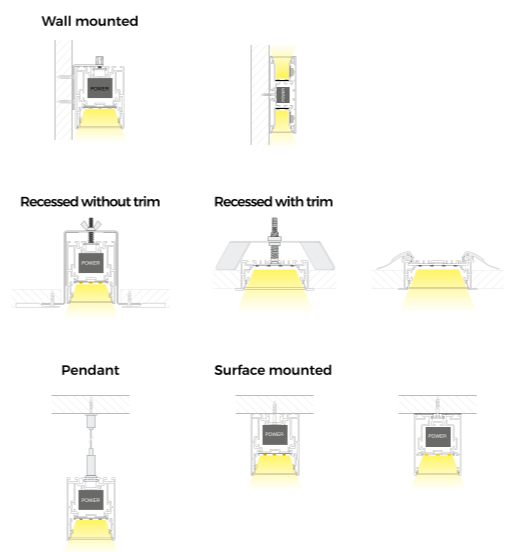

INSTALLATION