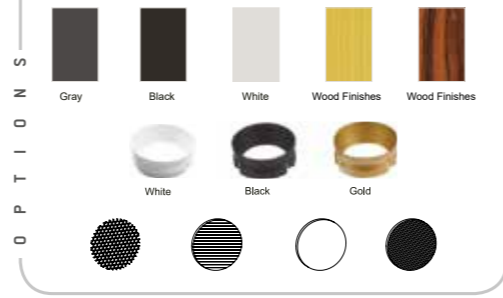

Optional colors ☐ ☒

	LX-DL-EM79-LED	LX-DL-EM712-LED	LX-DL-EE718-LED	LX-DL-EE728-LED
⚡	9 W	12 W	18 W	28 W
💡	945 Lm	1656 Lm	2395 Lm	3810 Lm
⚡	220-240VAC 50/60Hz			
💡	BRIDGELUX			
🌈	3000K			
Ra	≥80			
📐	21° / 32° / 48°	25° / 35° / 52°	16° / 32° / 50°	
🔌	Remote electronic power supply			
📷	PHASE/1-10V /DALI as options			
📏				
IP20				

Optional colors ☐ ☒

	LX-DL-EME79-LED	LX-DL-EME712-LED	LX-DL-EE2718-LED	LX-DL-EE2728-LED
⚡	9 W	12 W	18 W	28 W
💡	945 Lm	1656 Lm	2395 Lm	3810 Lm
⚡	220-240VAC 50/60Hz			
💡	BRIDGELUX			
🌈	3000K			
Ra	≥80			
📐	21° / 32° / 48°	25° / 35° / 52°	16° / 32° / 50°	
🔌	Remote electronic power supply			
📷	PHASE/1-10V /DALI as options			
📏				
IP20