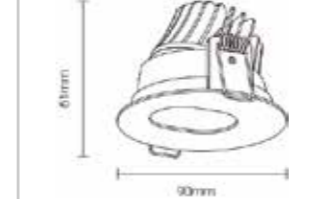

LX-DL-1903-LED
7W
530Lm
37V 200mA
Citizen
2700K / 3000K / 4000K / 5000K
≥80
25°/38°/60°
Remote electronic power supply
PHASE/1-10V /DALI as options