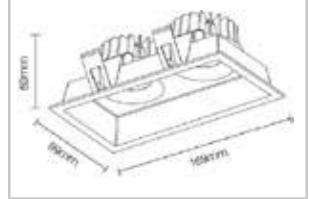

LX-DL-018-LED
2x7W
1330Lm
220-240VAC 50/60Hz
Citizen
2700K / 3000K / 4000K / 5000K
≥80
25°/38°/60°
Remote electronic power supply
PHASE/1-10V /DALI as options