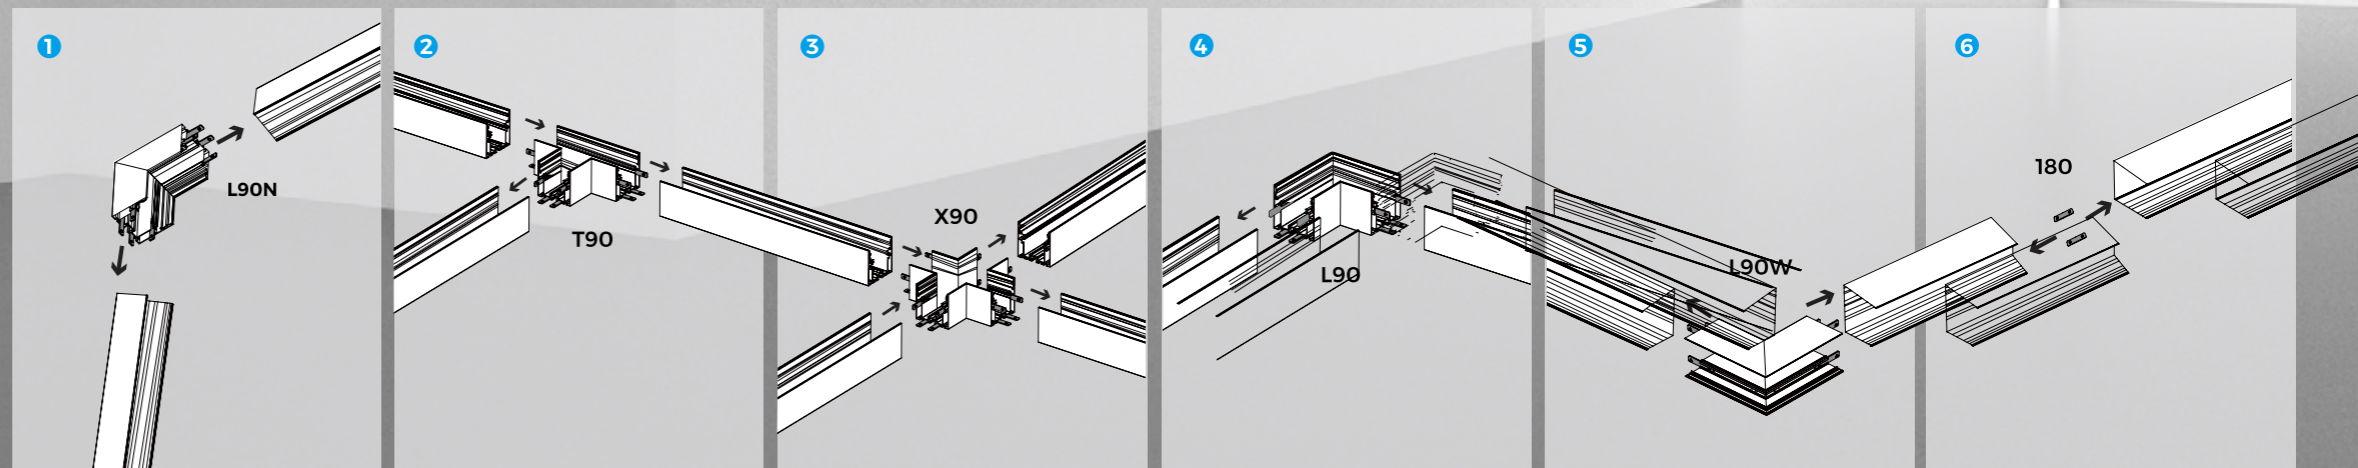

Interconnection installation