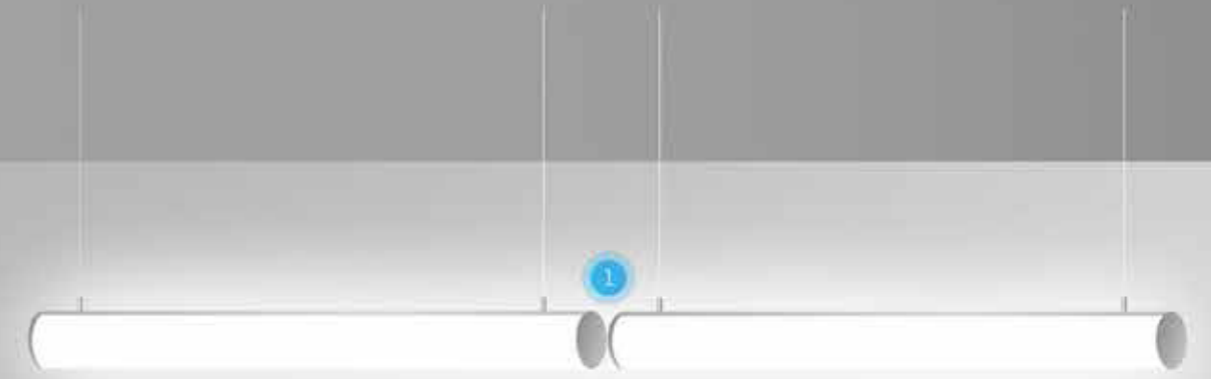

Surface mounted

Interconnection Instruction

Pendant

Multiple light distributions,
select freely, flexible application.

LX-PL-LS50DD	
⚡	26W / 38W / 56W
U _q	100-220VAC 50Hz/60Hz
☀️	3000 Lm / 4200 Lm / 6000 Lm
🌈	3000K/4000K
Ra	>80
☹️	97°