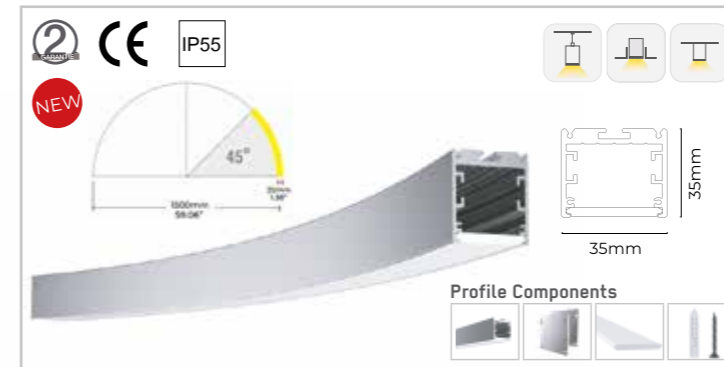

LX-PL-AS3535-15A45-19.2W	
⚡	19.2W
⚡	24V
☀️	2566 Lm
Ra	>80
📐	112.34°
🔧	Rigid Modular