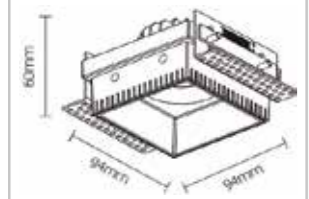

LX-DL-W017-LED
8w / 10w
8W:820lm / 10W:950lm
37V 200mA
Citizen
2700K / 3000K / 4000K / 5000K
≥80 / ≥90
25°/38°/60°
Remote electronic power supply
PHASE/1-10V /DALI as options