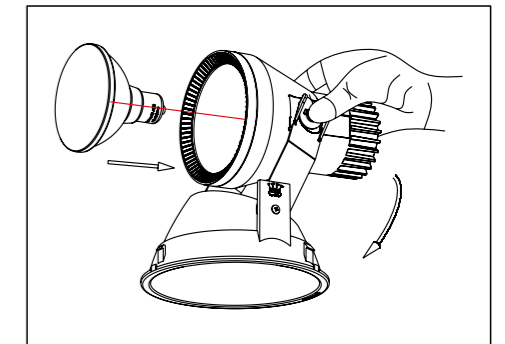

Only gently press by thumb and index finger, lamp body can be turned, so replace the light source is more convenient.