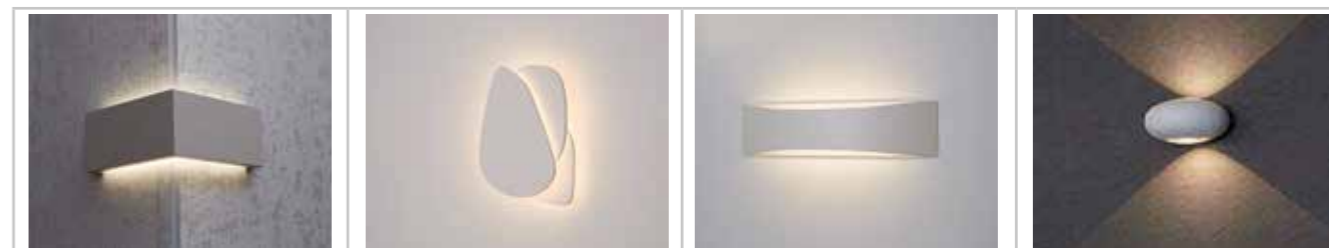

IP20

	LX-WL-W10-11W
⚡	11W
↔	L 192*180*49mm
⚡	AC 110/240V
💡	490Lm
🌈	3000K/4000K/6000K
Ra	>80

	LX-WL-7601-6W	LX-WL-6501-8W	LX-WL-6001-10W	LX-WL-6701-2x3W
⚡	6W	8W	10W	2x3W
⚡	AC220-240V			
💡	540 lm	720 lm	900 lm	2x270 lm
🌈	3000K/4000K			
Ra	>90			
↔				
IP54