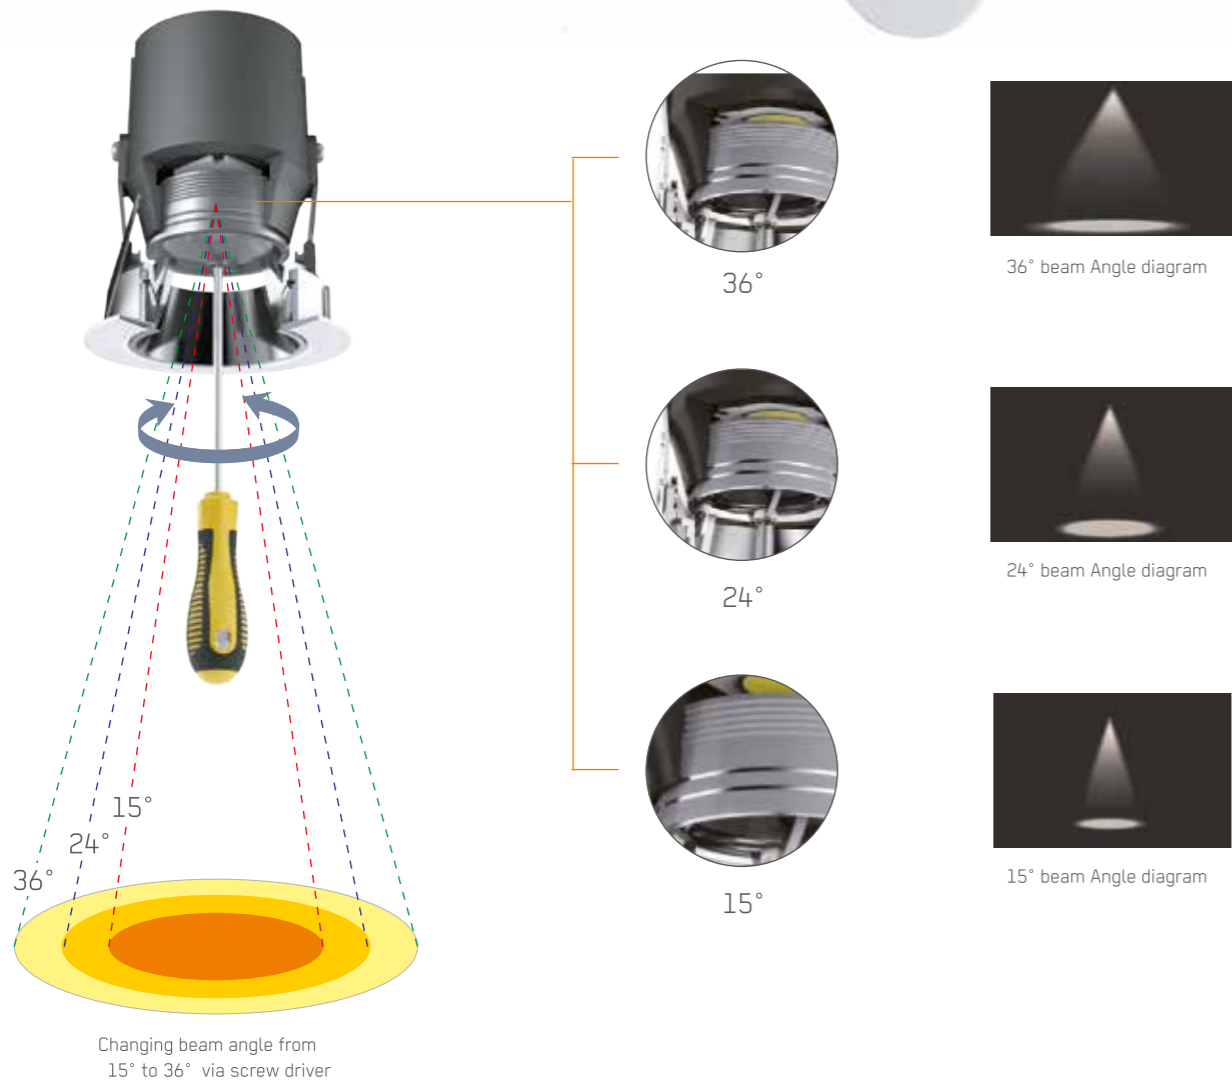

OPTION:

REFLECTOR'S COLOR

	LX-DL-02055F-LED	LX-DL-02055A-LED	LX-DL-03065F-LED	LX-DL-03065A-LED	LX-DL-04075F-LED	LX-DL-04075A-LED
⚡	5W / 7W				9W	
💡	255 lm / 330 lm				405 lm	
🏠	220-240VAC 50/60Hz					
🌈	Cree					
🌈	2700K / 3000K / 4000K					
Ra	≥90					
📏	15° / 24° / 36° / Random beam angle:15°-36°					
🔌	Remote electronic power supply					
📶	PHASE/1-10V /DALI as options					
📏						
IP20