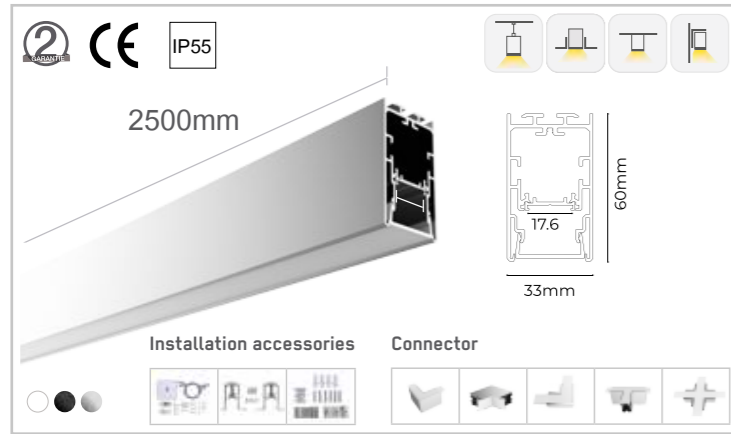

LX-PL-LS3360-20W	
⚡	20W
⚡	24V
☀️	2290 Lm / 2700 Lm
🌈	2300K/2700K/3000K/4000K/5000K/6000K
Ra	>80 / >95
📐	109.90°