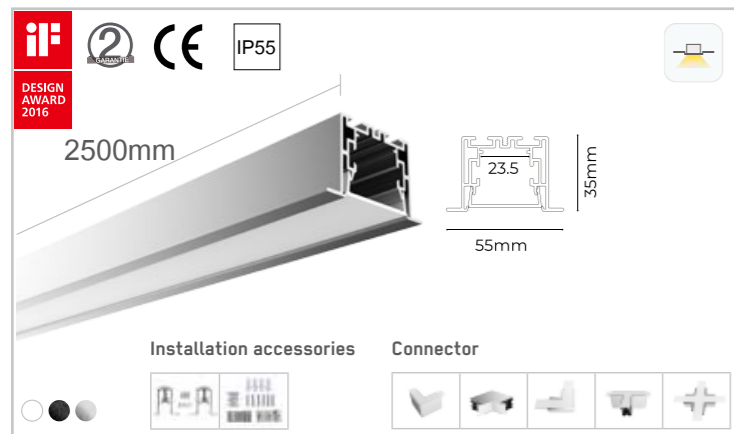

LX-PL-LS10570-40W	
⚡	40W
⚡	24V
💡	4290 Lm / 5050 Lm
🌈	2300K/2700K/3000K/4000K/5000K/6000K
Ra	>80 / >95
📐	111.90°

LX-PL-LC12843-20W	
⚡	20W
⚡	24V
💡	2290 Lm / 2700 Lm
🌈	2300K/2700K/3000K/4000K/5000K/6000K
Ra	>80 / >95
📐	153.78°

LX-PL-LE5535-20W	
⚡	20W
⚡	24V
💡	2290 Lm / 2700 Lm
🌈	2300K/2700K/3000K/4000K/5000K/6000K
Ra	>80 / >95
📐	110.79°

LX-PL-LE6935-25W	
⚡	25W
⚡	24V
💡	2760 Lm / 3250 Lm
🌈	2300K/2700K/3000K/4000K/5000K/6000K
Ra	>80 / >95
📐	102.62°

LX-PL-LE9435-30W	
⚡	30W
⚡	24V
💡	3310 Lm / 3900 Lm
🌈	2300K/2700K/3000K/4000K/5000K/6000K
Ra	>80 / >95
📐	111.57°