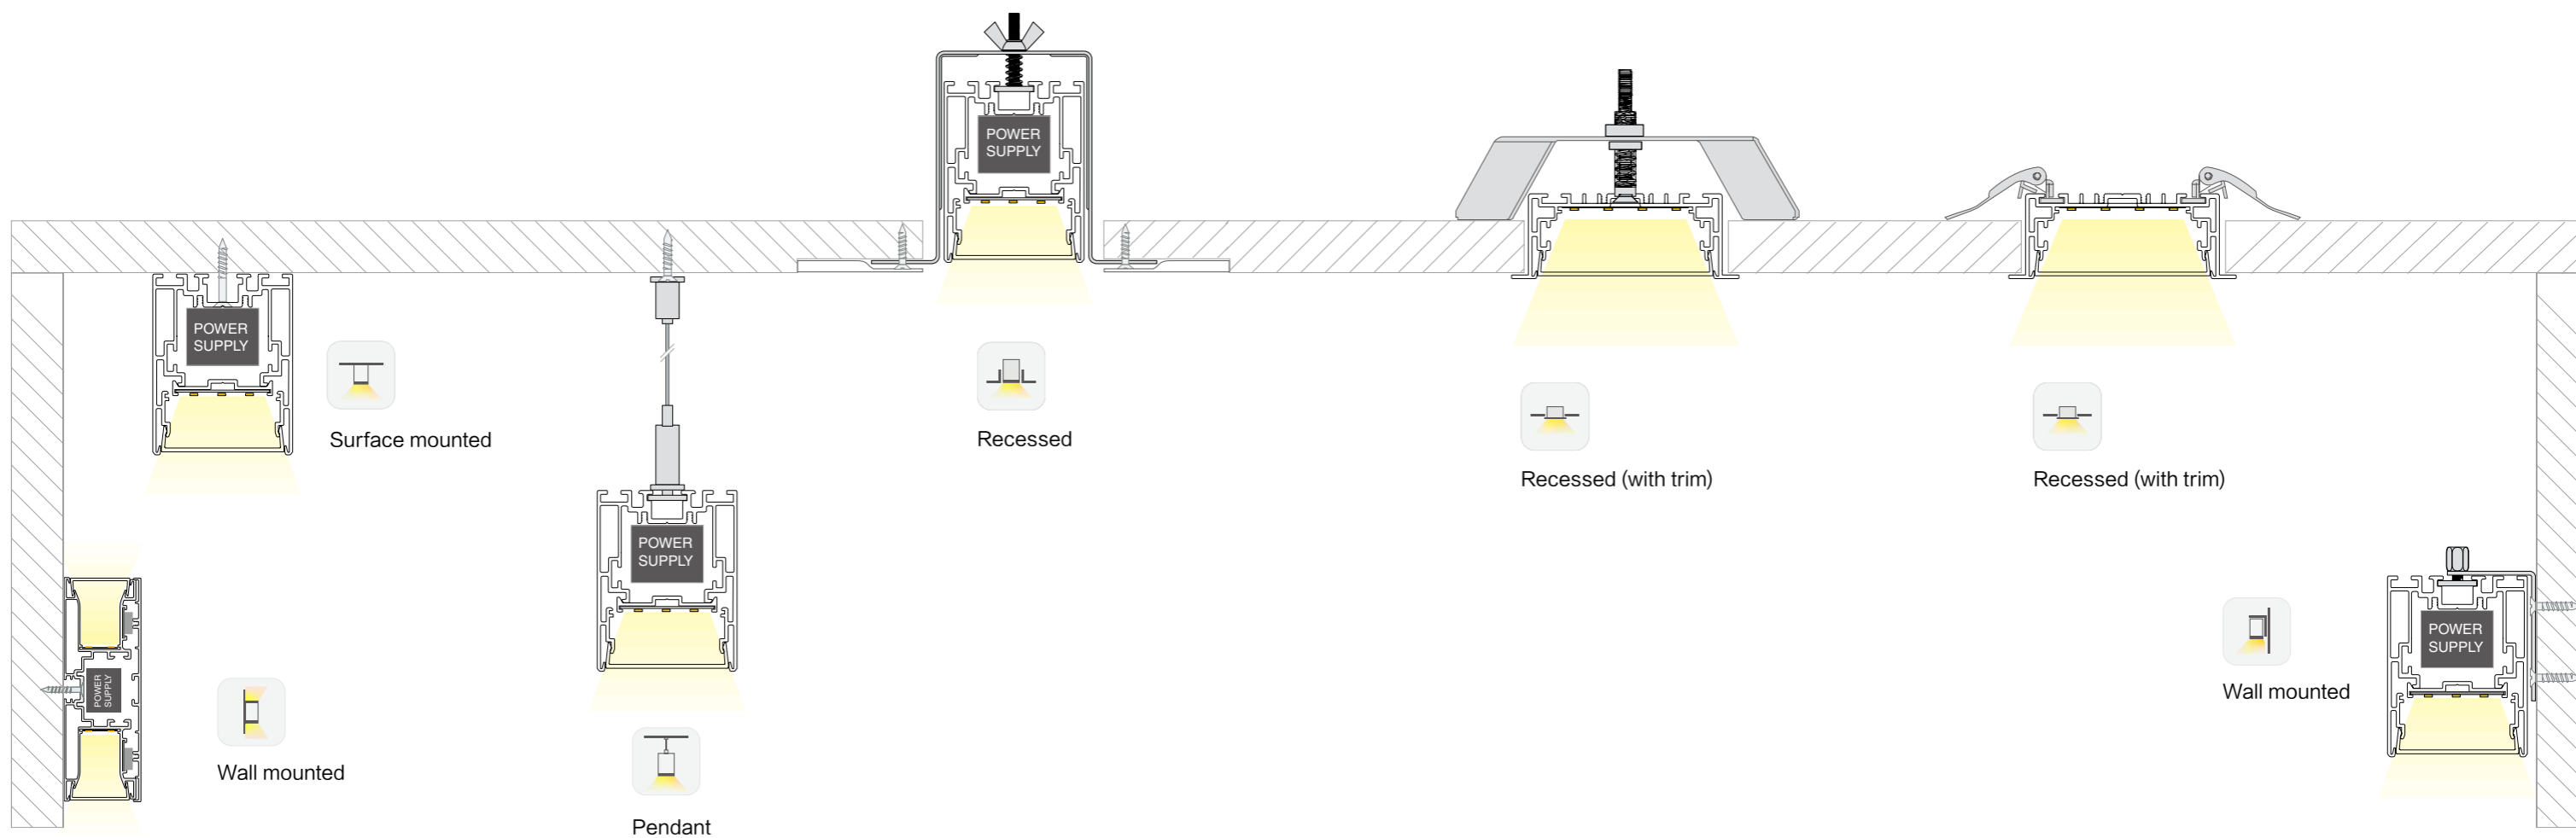

INSTALLATION