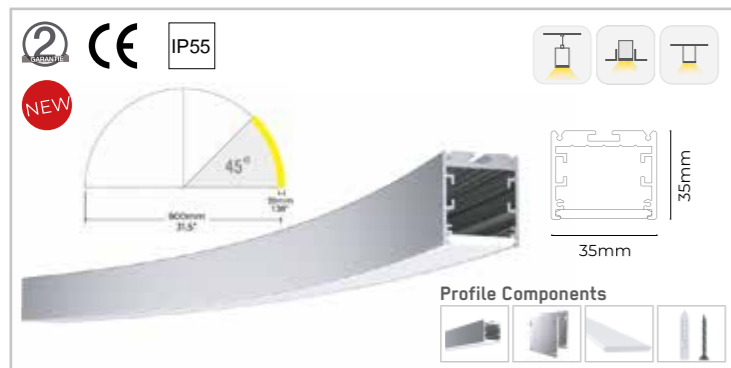

LX-PL-AS3535-8A45-19.2W	
⚡	19.2W
⚡	24V
☀️	2566 Lm
Ra	>80
📐	112.34°
🔧	Rigid Modular