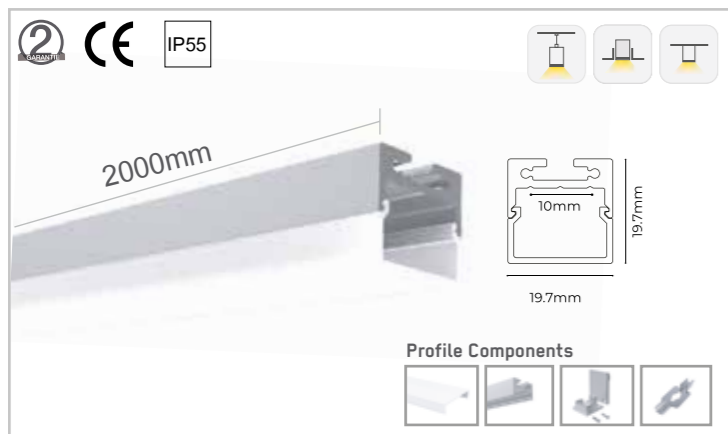

LX-PL-LS1911KB-8W	LX-PL-LS1911KB-15W
⚡	8W	15W
⚡	24V	
💡	850 Lm	1600 Lm
🌈	2700K/3000K/4000K/6000K	
Ra	>90	
📐	105°