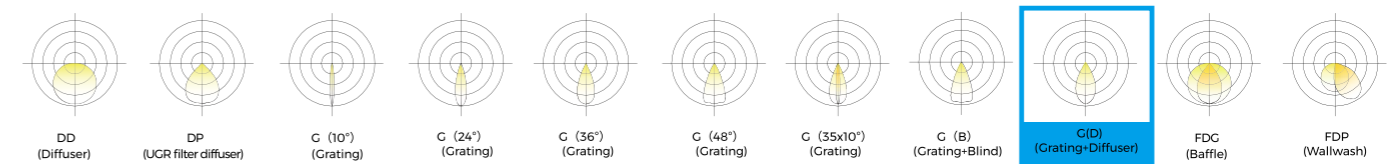

Surface mounted

Interconnection Instruction

Pendant

Multiple light distributions,
select freely, flexible application.

LX-PL-LS50DD	
⚡	26W / 38W / 56W
U _q	100-220VAC 50Hz/60Hz
☀️	3000 Lm / 4200 Lm / 6000 Lm
🌈	3000K/4000K
Ra	>80
☹️	97°