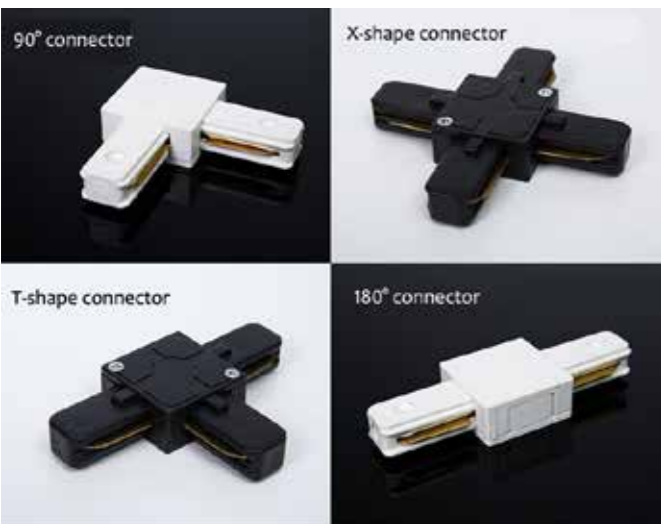

Connector

Optional colors ☐ ☐ ☐

LX-DL-D8051-LED	
	20W / 30W
	1900 Lm / 2500 Lm
	220-240VAC 50/60Hz
	CREE
	3000K
Ra	≥80
	24°
	Remote electronic power supply
	PHASE/1-10V /DALI as options
	G53 MAX 50W - 15W
	IP20