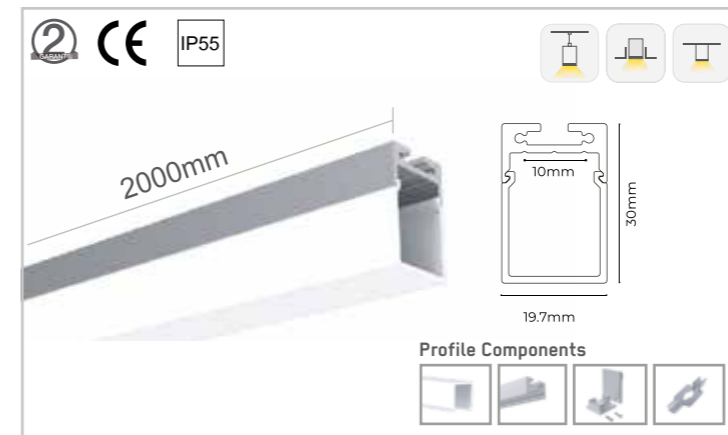

LX-PL-LS1911PB-8W	LX-PL-LS1911PB-15W
⚡	8W	15W
⚡	24V	
💡	850 Lm	1600 Lm
🌈	2700K/3000K/4000K/6000K	
Ra	>90	
📐	135°