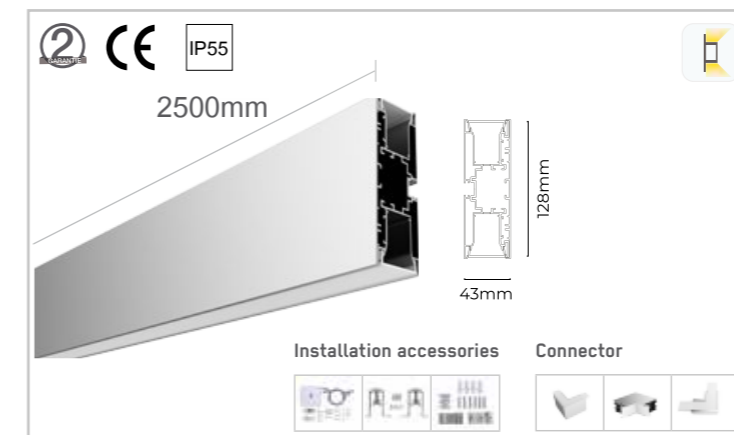

LX-PL-LC12843-20W	
⚡	20W
⚡	24V
💡	2290 Lm / 2700 Lm
🌈	2300K/2700K/3000K/4000K/5000K/6000K
Ra	>80 / >95
📐	153.78°