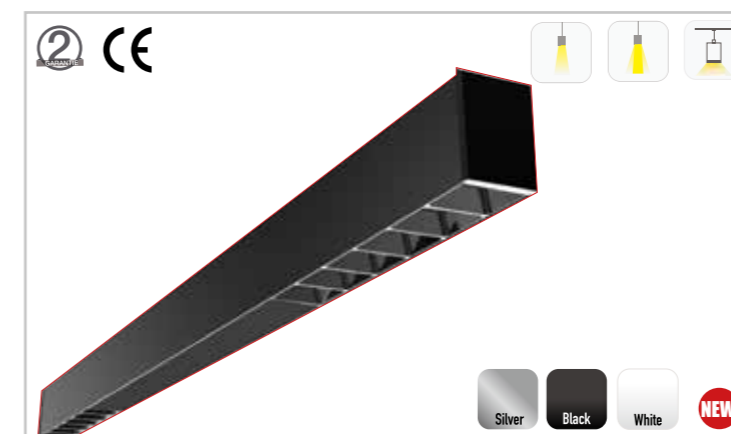

LX-PL-LS50GB	
⚡	20W
U_q	100-220VAC 50Hz/60Hz
☀️	1800 Lm
🌈	3000K/4000K
Ra	>80
☹️	48°