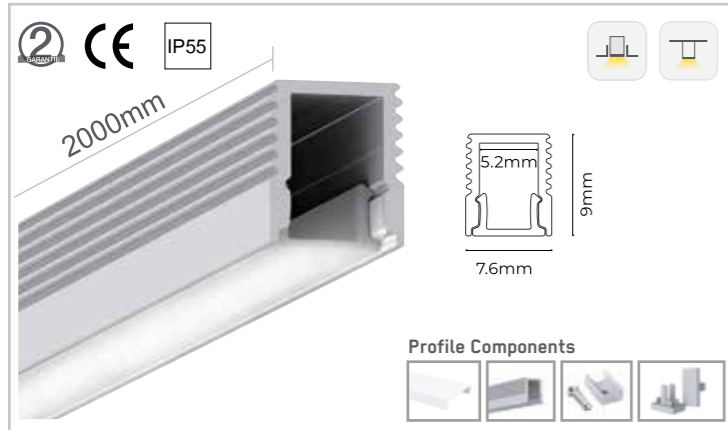

LX-PL-LS0709-5W	
⚡	5W
⚡	24V
💡	500 Lm
🌈	2700K/3000K/4000K/5000K/6000K
Ra	>90
📐	110°