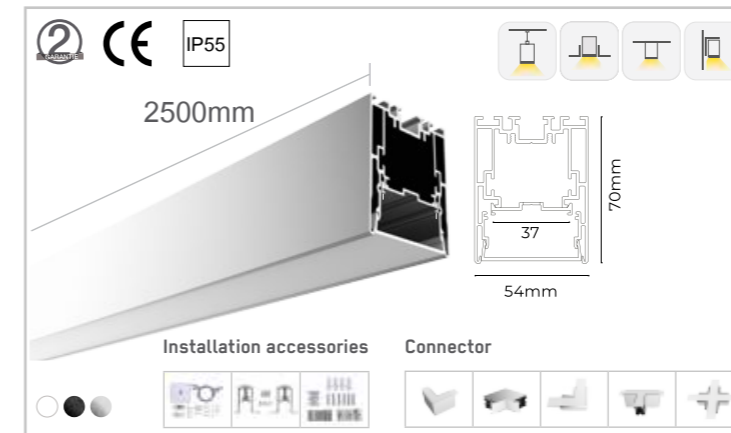

LX-PL-LS5470-25W	
⚡	25W
⚡	24V
☀️	2760 Lm / 3250 Lm
🌈	2300K/2700K/3000K/4000K/5000K/6000K
Ra	>80 / >95
📐	104.30°