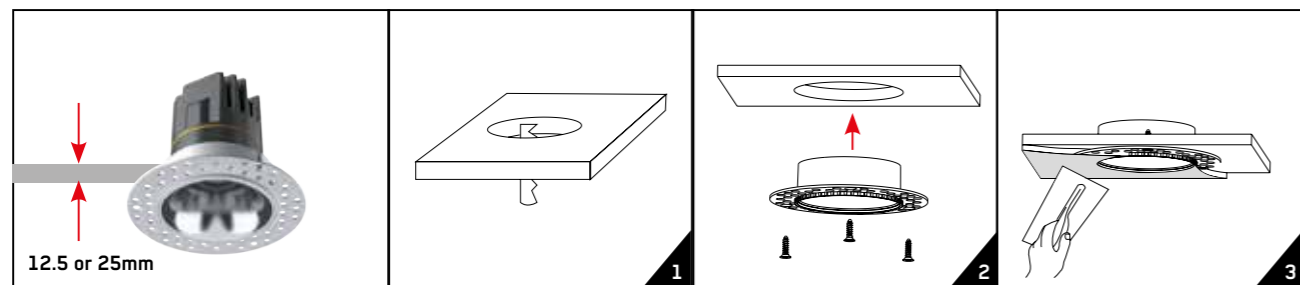

Advanced ceiling installation

Standard trim

ceiling thickness
4mm to 25mm

ceiling thickness
2mm to 25mm

Trimless Installation

12.5 or 25mm

High quality LED: CREE COB CRI→90

Perfect Optical control: 12°/24°/36°/60°