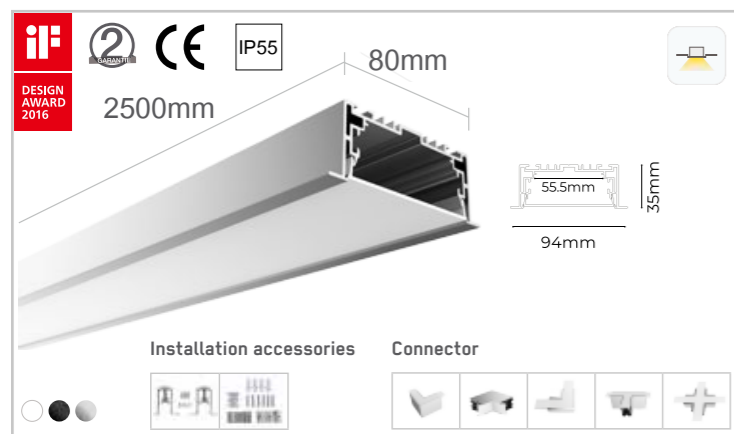

LX-PL-LE6935-25W	
⚡	25W
⚡	24V
💡	2760 Lm / 3250 Lm
🌈	2300K/2700K/3000K/4000K/5000K/6000K
Ra	>80 / >95
📐	102.62°

LX-PL-LE9435-30W	
⚡	30W
⚡	24V
💡	3310 Lm / 3900 Lm
🌈	2300K/2700K/3000K/4000K/5000K/6000K
Ra	>80 / >95
📐	111.57°