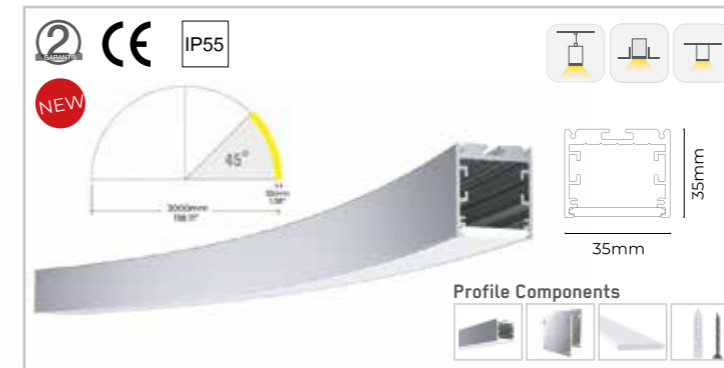

LX-PL-AS3535-30A45-19.2W	
⚡	19.2W
⚡	24V
☀️	2566 Lm
Ra	>80
📐	116°
🔧	Rigid Modular