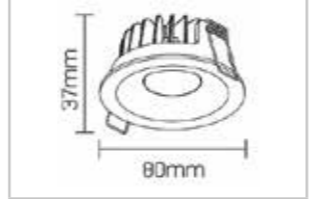

LX-DL-1802-LED
8w / 10w
8W:820lm / 10W:950lm
37V 200mA
Citizen
2700K / 3000K / 4000K / 5000K
≥80 / ≥90
25°/38°/60°
Remote electronic power supply
PHASE/1-10V /DALI as options