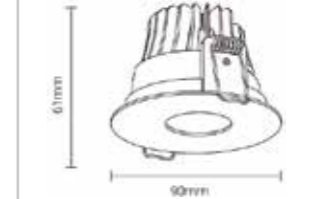

LX-DL-1904-LED
7W
485Lm
37V 200mA
Citizen
2700K / 3000K / 4000K / 5000K
≥80
25°/38°/60°
Remote electronic power supply
PHASE/1-10V /DALI as options