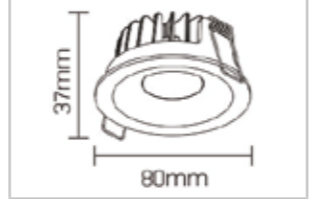

LX-DL-1801-LED
7W
655Lm
37V 200mA
Citizen
2700K / 3000K / 4000K / 5000K
≥80
25°/38°/60°
Remote electronic power supply
PHASE/1-10V /DALI as options