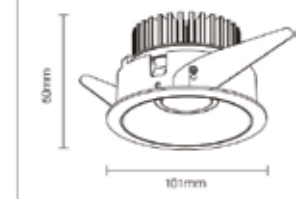

LX-DL-11017-LED
9W
800Lm
37V 250mA
Citizen
2700K / 3000K / 4000K / 5000K
≥80
25°/38°/60°
Remote electronic power supply
PHASE/1-10V /DALI as options