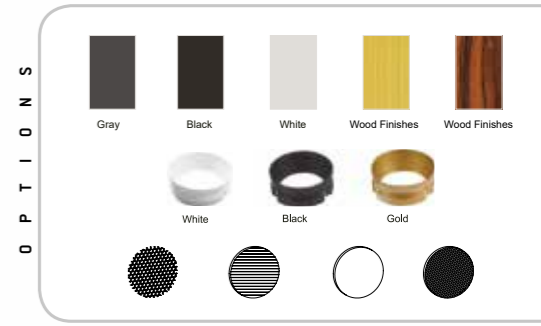

Optional colors ☐ ☒

	LX-DL-EM79-LED	LX-DL-EM712-LED	LX-DL-EE718-LED	LX-DL-EE728-LED
⚡	9 W	12 W	18 W	28 W
💡	945 Lm	1656 Lm	2395 Lm	3810 Lm
⚡	220-240VAC 50/60Hz			
💡	BRIDGELUX			
🌈	3000K			
Ra	≥80			
📐	21° / 32° / 48°	25° / 35° / 52°	16° / 32° / 50°	
🔌	Remote electronic power supply			
📷	PHASE/1-10V /DALI as options			
📏				
IP20