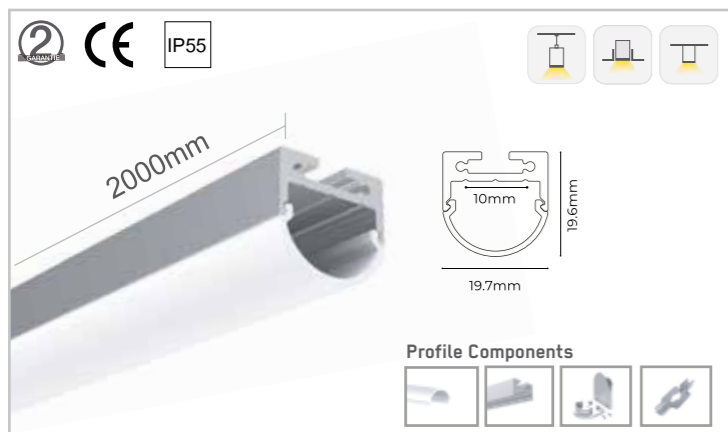

LX-PL-LS1911CB-8W	LX-PL-LS1911CB-15W
⚡	8W	15W
⚡	24V	
💡	850 Lm	1600 Lm
🌈	2700K/3000K/4000K/6000K	
Ra	>90	
📐	120°