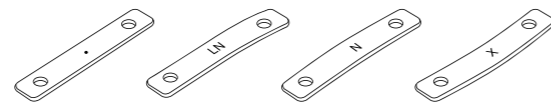

Lighting Outward

Curve

Straight Line

CONNECTORS

180° extender

LN-type

N-type

X-type