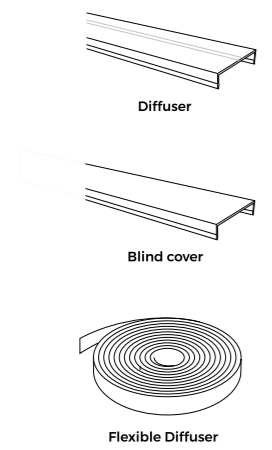

Profile lighting installation

LIGHT SOURCE

TRIDONIC PHILIPS OSRAM

INSTALLATION

INTEGRATED TRACK CABLING

DIFFUSER

PROFILE

POWER SUPPLY

TRIDONIC PHILIPS OSRAM

CONNECTION