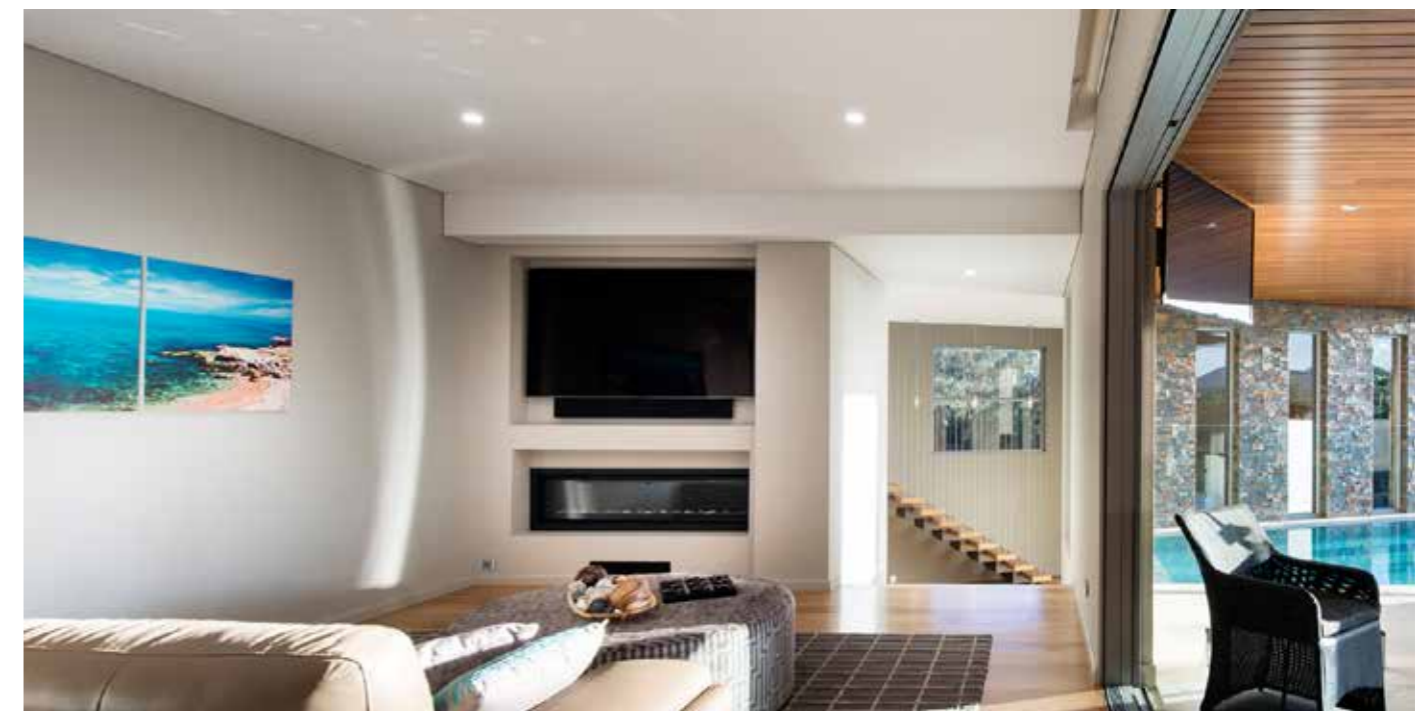

Self-contained LED engine in four colours with industrial design

- Striped Glass
- Clear Glass
- Frosted Softness
- Honey Comb
- Fixed Ring
- Sleeve

Filter

Optional accessories give the design flexibility in combination of different luminaires.
Anti-glare sleeve achieves cut-off angle >40°, UGR <6.
The lighting tool for perfectly glare-free light from ceiling.

REFLECTOR'S COLOR

	LX-DL-01075F-LED	LX-DL-W01075FT-LED	LX-DL-01075FS-LED	LX-DL-W01075FST-LED
⚡	9W			
💡	540 Lm			
🔌	220-240VAC 50/60Hz			
🌞	Cree COB			
🌈	2700K / 3000K / 3500K / 4000K			
Ra	≥90			
📐	15° / 24° / 36° / 60°			
🔌	Remote electronic power supply			
📷	PHASE/1-10V / DALI as options			
↔				
IP20				
IP65