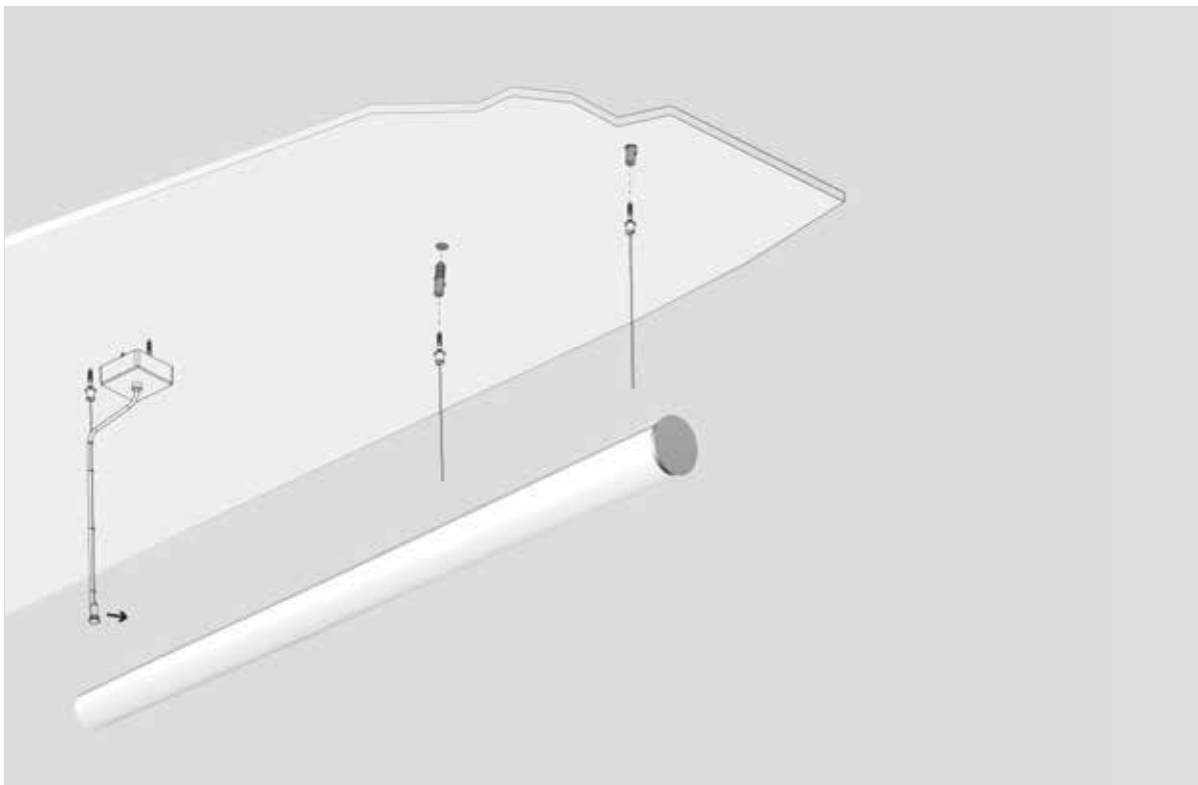

Surface mounted

Interconnection Instruction

Pendant

Multiple light distributions,
select freely, flexible application.

LX-PL-LS50DD	
⚡	26W / 38W / 56W
U _q	100-220VAC 50Hz/60Hz
☀️	3000 Lm / 4200 Lm / 6000 Lm
🌈	3000K/4000K
Ra	>80
☹️	97°