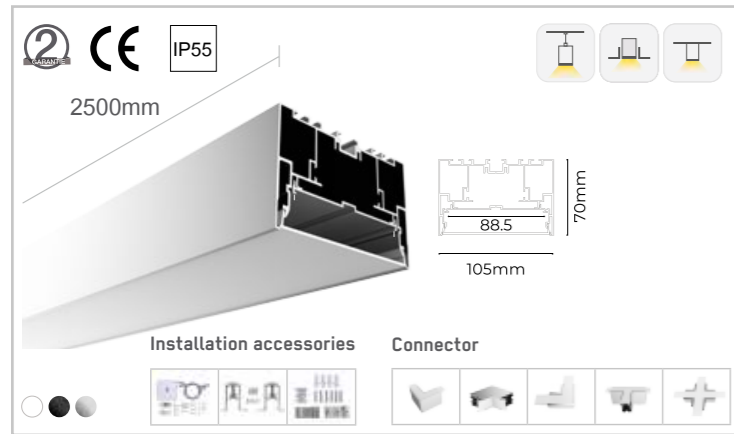

LX-PL-LS10570-40W	
⚡	40W
⚡	24V
💡	4290 Lm / 5050 Lm
🌈	2300K/2700K/3000K/4000K/5000K/6000K
Ra	>80 / >95
📐	111.90°