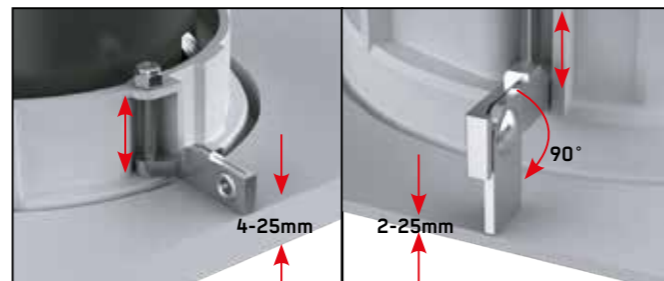

Advanced ceiling installation

Standard trim

ceiling thickness
4mm to 25mm

ceiling thickness
2mm to 25mm

Trimless Installation

12.5 or 25mm

High quality LED: CREE COB CRI→90

Perfect Optical control: 12°/24°/36°/60°