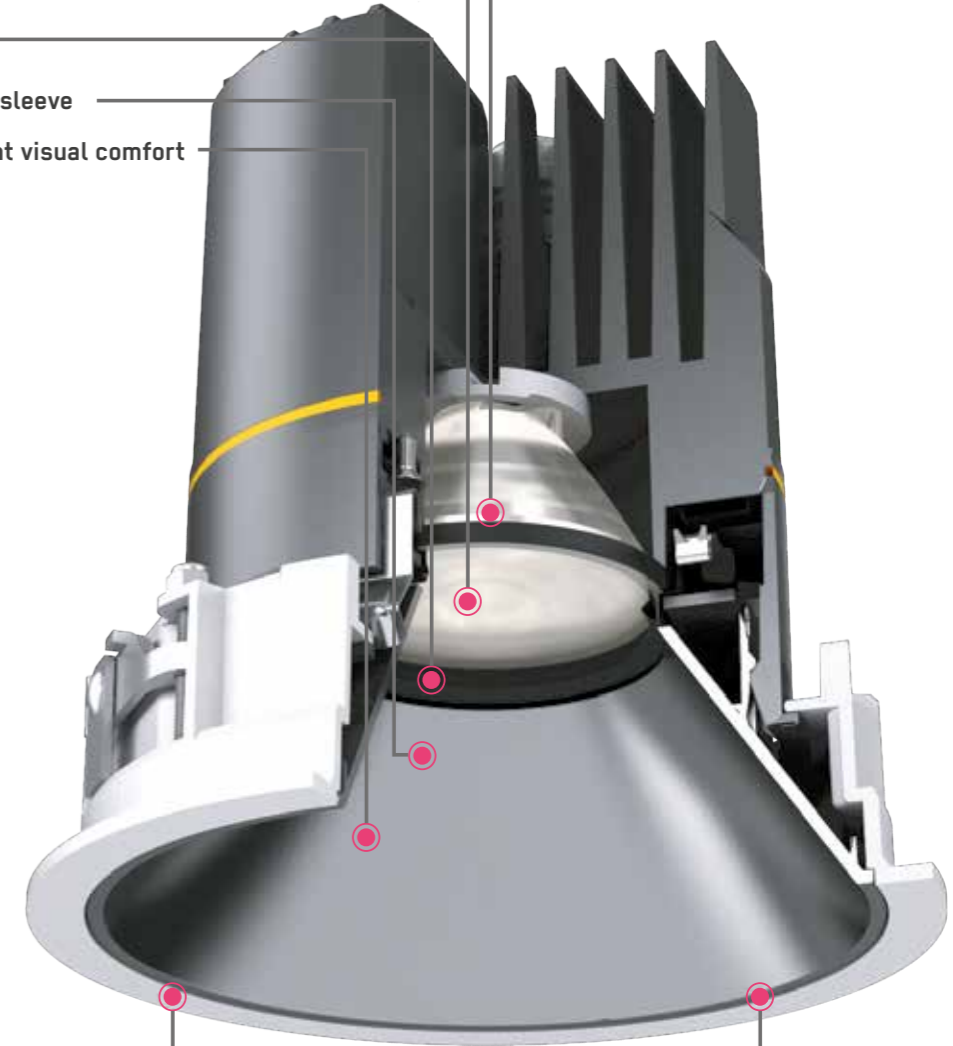

Advanced ceiling installation

Standard trim

ceiling thickness
4mm to 25mm

ceiling thickness
2mm to 25mm

Trimless Installation

12.5 or 25mm

High quality LED: CREE COB CRI→90

Perfect Optical control: 12°/24°/36°/60°

IP20/IP65 protection for LED

Optional accessories: honeycomb/glass/sleeve

UGR<9, cutoff angle>35° offers excellent visual comfort

Ultra-narrow trim design leaves
no flange between the secondary
reflector and trim