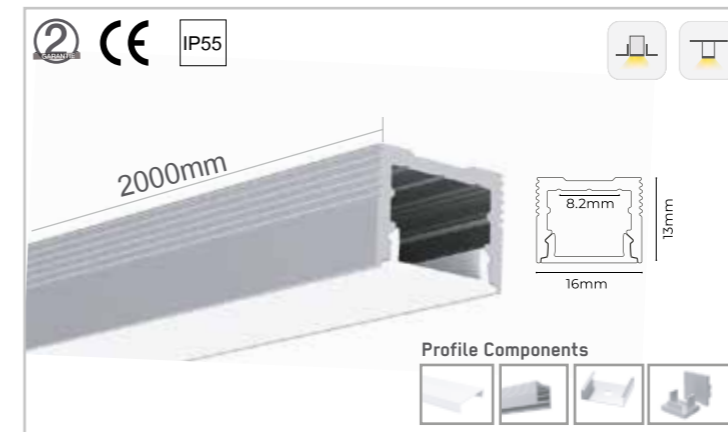

LX-PL-LS1613B-6W	LX-PL-LS1613B-13W
⚡	6W	13W
⚡	24V	
💡	550 Lm	1050 Lm
🌈	2700K/3000K/4000K/6000K	
Ra	>90	
📐	115°