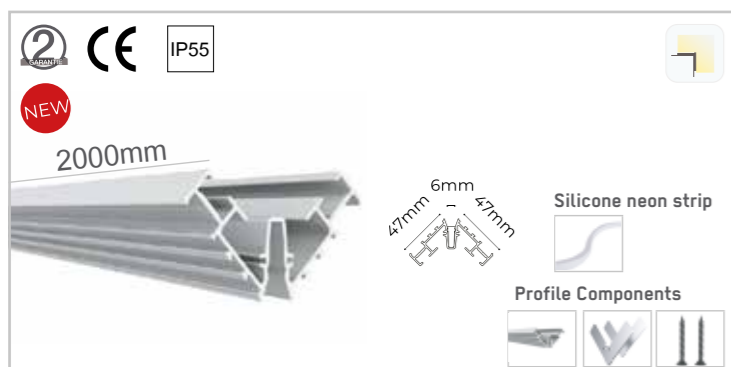

LX-PL-LG4242-13.5W	
⚡	13.5W
⚡	24V
☀️	133 Lm/m
Ra	>80
📐	71.24°