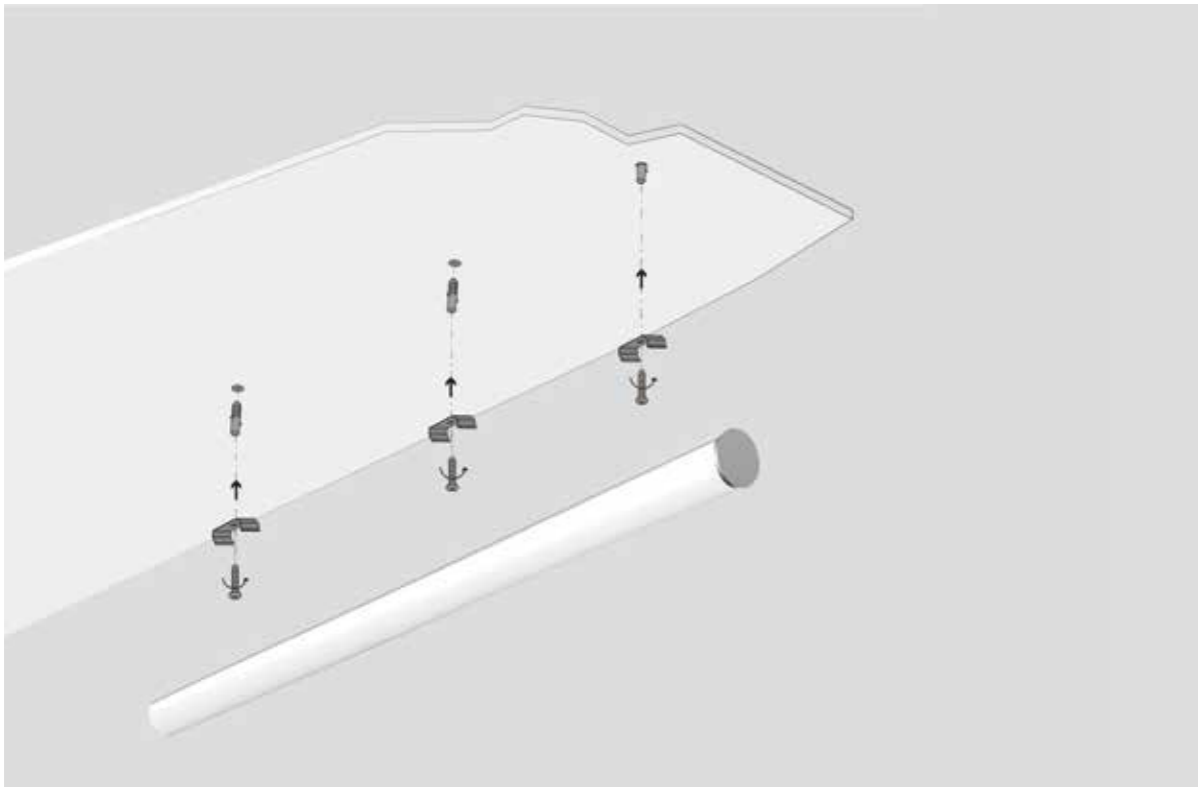

Surface mounted

Interconnection Instruction

Pendant

Multiple light distributions,
select freely, flexible application.

LX-PL-LS50DD	
⚡	26W / 38W / 56W
U _q	100-220VAC 50Hz/60Hz
☀️	3000 Lm / 4200 Lm / 6000 Lm
🌈	3000K/4000K
Ra	>80
☹️	97°