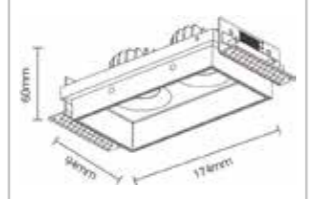

LX-DL-W018-LED
2x8W / 2x10W
2x8W: 1640LM / 2x10W: 1900lm
8W: 37V 200mA / 10W: 37V 300mA
Citizen / Cree / Bridgelux COB
2700K / 3000K / 4000K / 5000K
≥80 / ≥90
25°/38°/60°
Remote electronic power supply
PHASE/1-10V /DALI as options