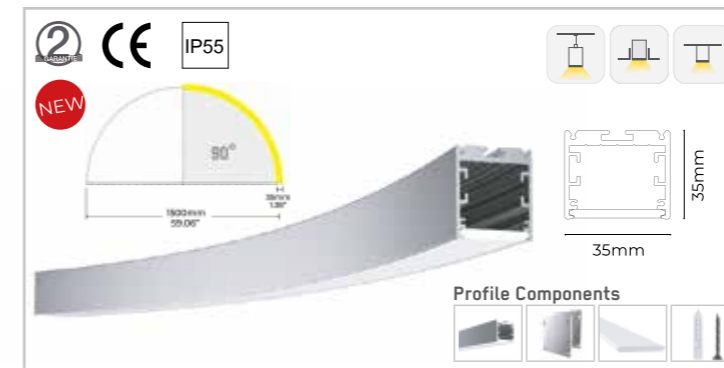

LX-PL-AS3535-15A90-19.2W	
⚡	19.2W
⚡	24V
☀️	2566 Lm
Ra	>80
📐	115.58°
🔧	Rigid Modular