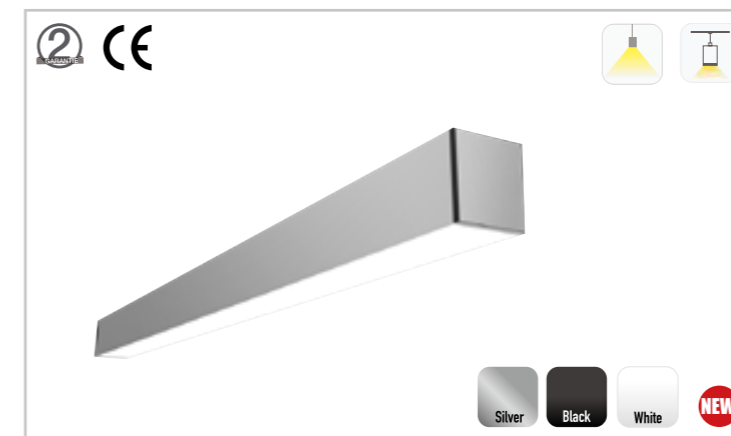

Surface mounted

Interconnection Instruction

Pendant

Multiple light distributions,
select freely, flexible application.

LX-PL-LS50DD	
⚡	26W / 38W / 56W
U _q	100-220VAC 50Hz/60Hz
☀️	3000 Lm / 4200 Lm / 6000 Lm
🌈	3000K/4000K
Ra	>80
☹️	97°