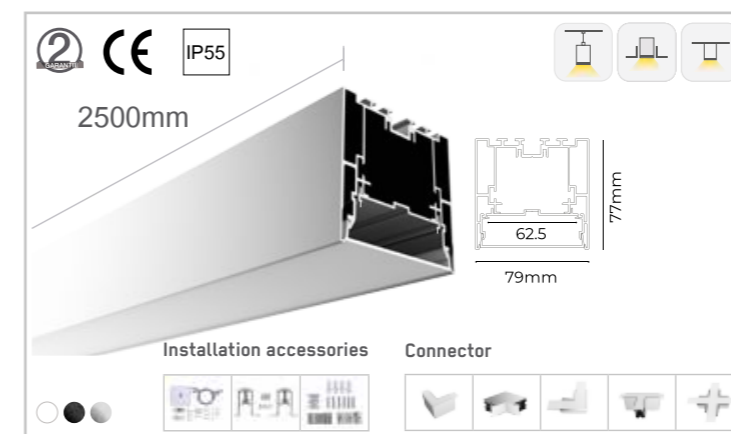

LX-PL-LS7977-30W	
⚡	30W
⚡	24V
☀️	3310 Lm / 3900 Lm
🌈	2300K/2700K/3000K/4000K/5000K/6000K
Ra	>80 / >95
📐	111.64°