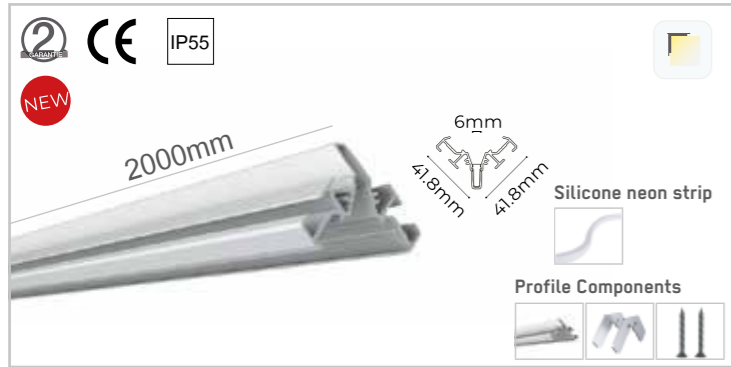

LX-PL-LS0510-5W	
⚡	5W
⚡	24V
☀️	70 Lm/m
Ra	>90
📐	110.50°