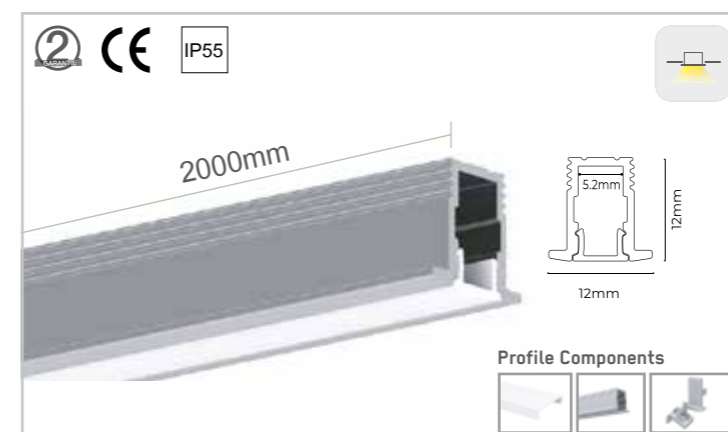

LX-PL-LE1212-5W
⚡	5W
⚡	24V
💡	500 Lm
🌈	2700K/3000K/4000K/6000K
Ra	>90
📐	110°