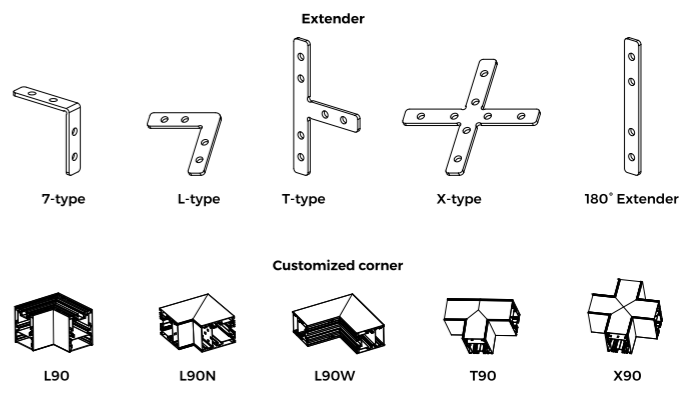

CONNECTION