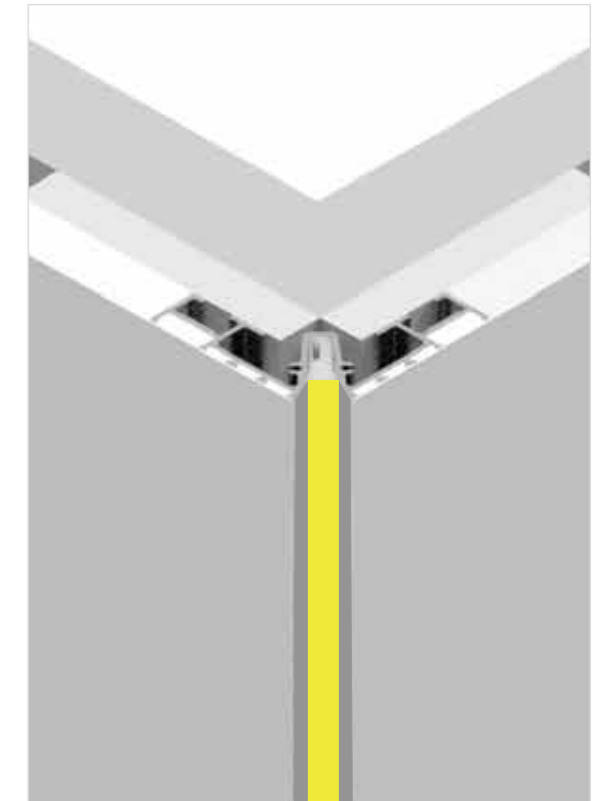

LX-PL-LS0510-5W	
⚡	5W
⚡	24V
☀️	70 Lm/m
Ra	>90
📐	110.50°

LX-PL-LG4242-13.5W	
⚡	13.5W
⚡	24V
☀️	133 Lm/m
Ra	>80
📐	71.24°

LX-PL-LG4747-13.5W	
⚡	13.5W
⚡	24V
☀️	133 Lm/m
Ra	>80
📐	72.88°

Installation Instruction

LG4747