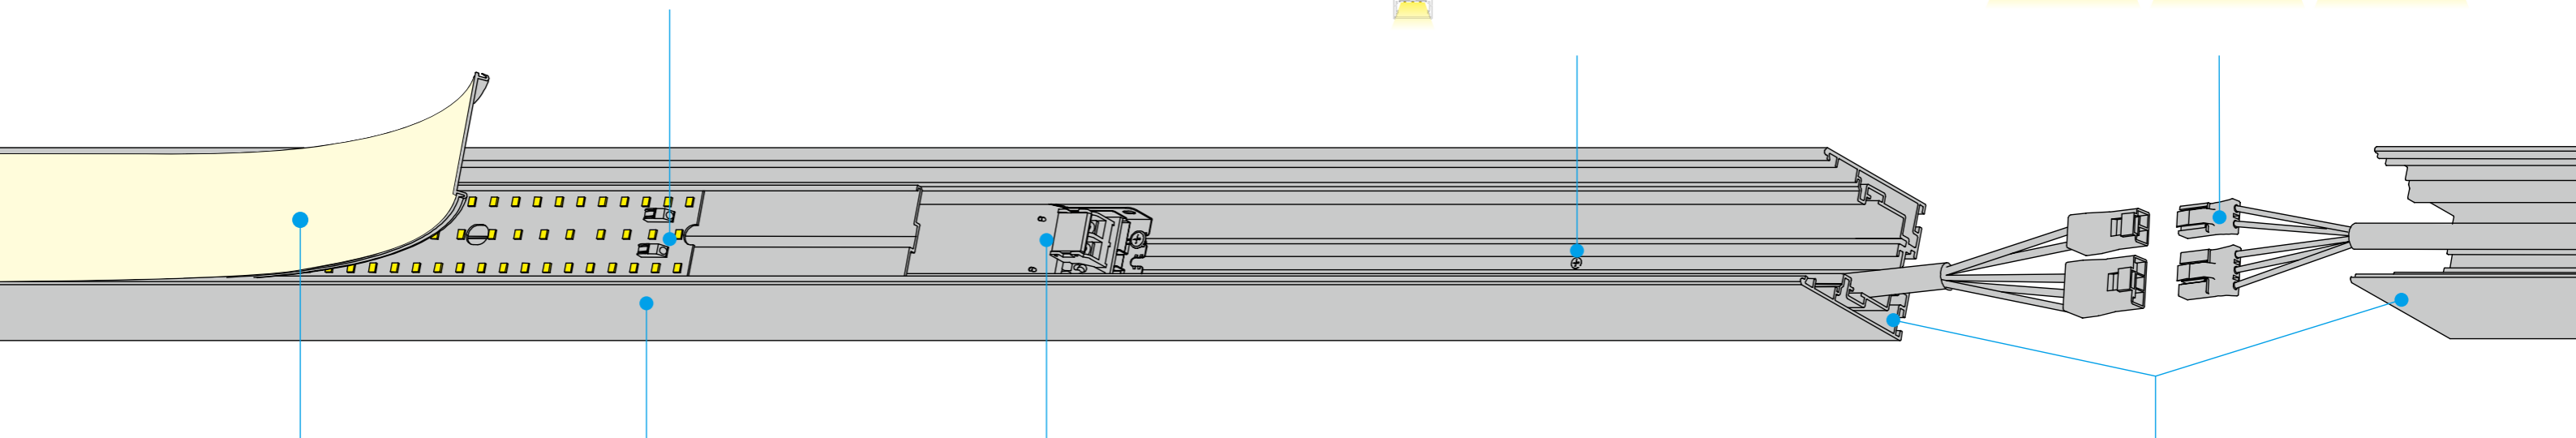

INTEGRATED TRACK CABLING