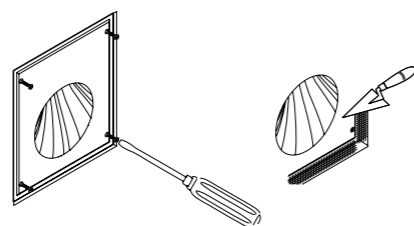

LX-WL-16110-S-2W	LX-WL-16120-M	LX-WL-16130-L
⚡	2W	GU10 - MAX 35W	
U_q	220-240VAC 50/60Hz		
🌈	3000K/4000K	2700K	
Ra	>90	>92	
↔			
IP20