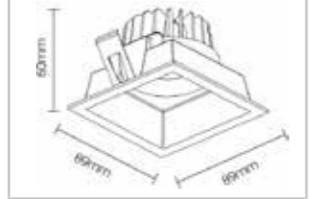

LX-DL-017-LED
7W
659Lm
220-240VAC 50/60Hz
Citizen
2700K / 3000K / 4000K / 5000K
≥80
25°/38°/60°
Remote electronic power supply
PHASE/1-10V /DALI as options