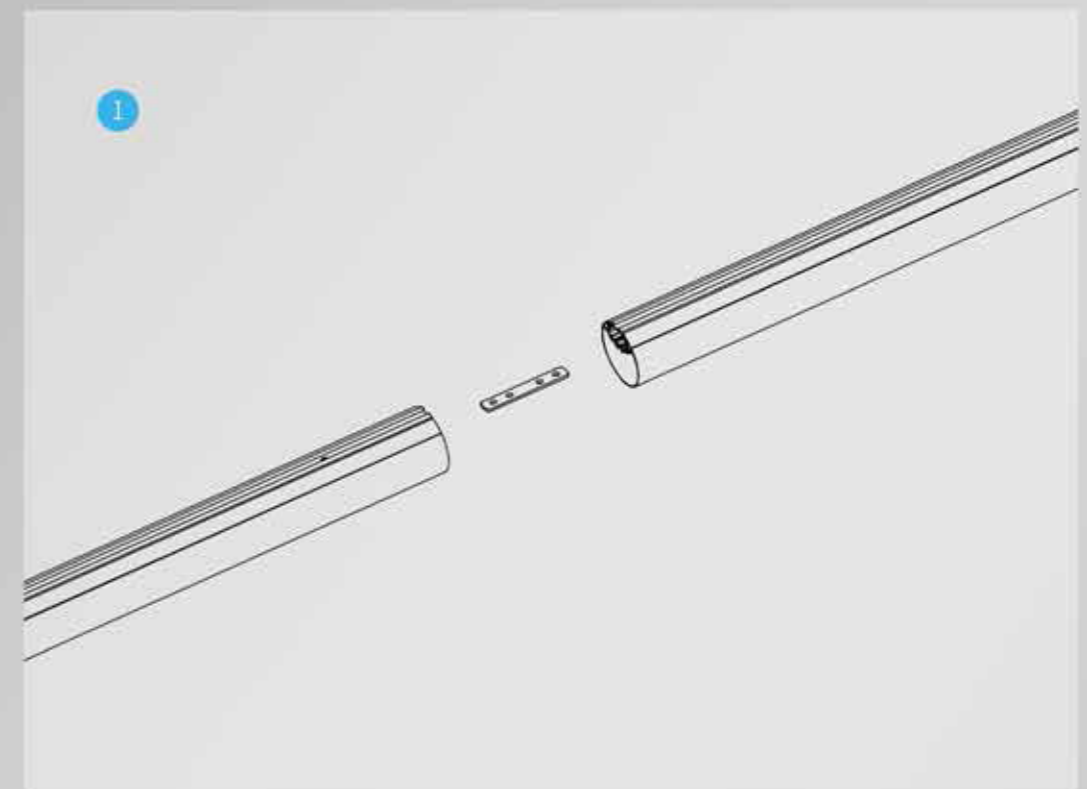

Surface mounted

Interconnection Instruction

Pendant

Multiple light distributions,
select freely, flexible application.

LX-PL-LS50DD	
⚡	26W / 38W / 56W
U _q	100-220VAC 50Hz/60Hz
☀️	3000 Lm / 4200 Lm / 6000 Lm
🌈	3000K/4000K
Ra	>80
☹️	97°