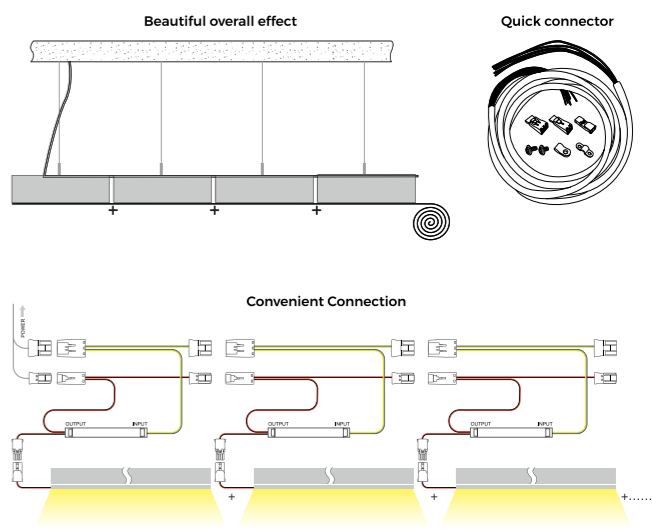

INTEGRATED TRACK CABLING