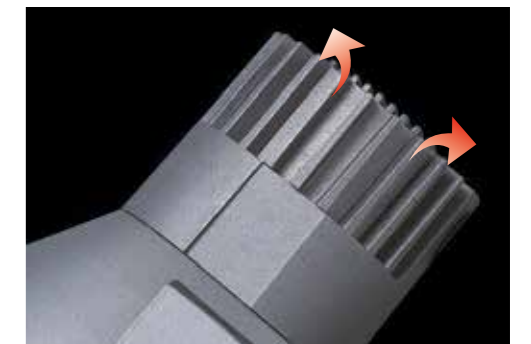

Dissipate heat design of the upper and lower convection increases the service life of the light source.