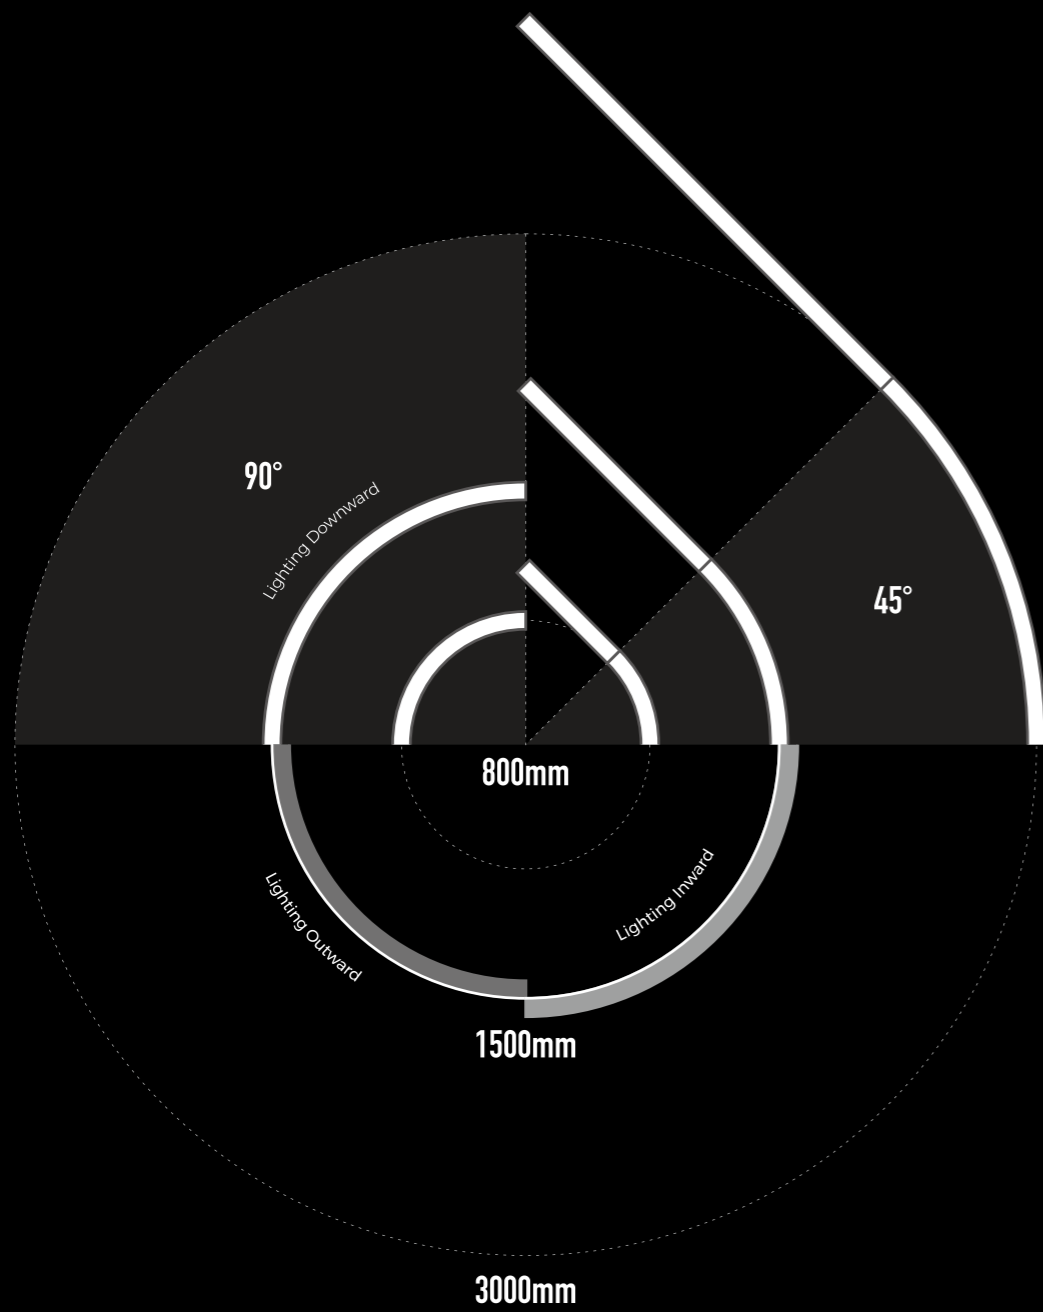

Basic Modules