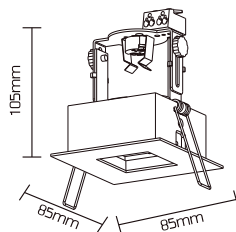

References

Reference	Led Power	Base	Optics	IP Rating	Dimensions	Adjustable
LX-DL-015	GU5.3/GU10 : MAX 50W MR16 : 20W/35W	GU5.3/GU10 MR16	GU5.3/GU10 : 10°/24°/38° MR16 : 12°/25°/40°	IP20	85*85*105mm	—
LX-DL-016						30°

12°

25°

40°

Optional Accessories

Honeycomb Louver

Glass diffuser

Dimensions

thickness
5-20

93x93

LX-DL-012

93

LX-DL-013