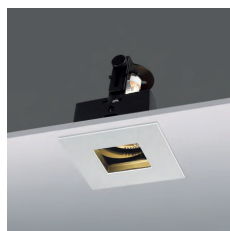

References

Reference	Led Power	Base	Optics	IP Rating	Dimensions	Adjustable
LX-DL-015	GU5.3/GU10 : MAX 50W MR16 : 20W/35W	GU5.3/GU10 MR16	GU5.3/GU10 : 10°/24°/38° MR16 : 12°/25°/40°	IP20	85*85*105mm	—
LX-DL-016						30°

Order code : Reference - Power - Luminous flux - CCT/K - Optic

Important : All the specification can be customized as per the project request .

OPTICS

10°

24°

38°

12°

25°

40°

Optional Accessories

Dimensions

93x93

LX-DL-012