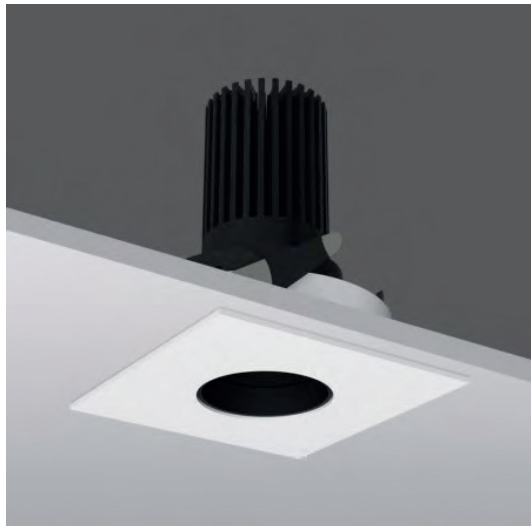

DOWNLIGHT

AKIRA LR

Optional

Akira LR

Akira LR COB downlight for general lighting, accent lighting and task lighting
Fixed/adjustable/performance of multiple modules available
Excellent glare control to ensure visual comfort
Optics: Square aperture
Material: Steel frame & die-casting aluminium
Applications: Hotels, Bars, Restaurants, Residential buildings

References

Reference	Led Power	Luminous flux	CCT/K	OPTICS	IP Rating	Dimensions	Adjustable
LX-DL-11021	8W	644lm	2700K/3000K/4000K	15°/24°/40°	IP20	102*102*115mm	—
	12W	844lm					—
LX-DL-11022	8W	644lm					30°
	12W	844lm					30°