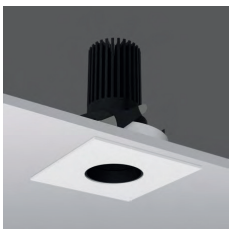

DOWNLIGHT

AKIRA LR

Optional

Akira LR

Akira LR COB downlight for general lighting, accent lighting and task lighting
Fixed/adjustable/performance of multiple modules available
Excellent glare control to ensure visual comfort
Optics: Square aperture
Material: Steel frame & die-casting aluminium
Applications: Hotels, Bars, Restaurants, Residential buildings

References

Reference	Led Power	Luminous flux	CCT/K	OPTICS	IP Rating	Dimensions	Adjustable
LX-DL-11021	8W	644lm	2700K/3000K/4000K	15°/24°/40°	IP20	102*102*115mm	—
	12W	844lm					—
LX-DL-11022	8W	644lm					30°
	12W	844lm					30°

Order code : Reference - Power - Luminous flux - CCT/K - Optic

Important : All the specification can be customized as per the project request .

OPTICS

Optional Accessories

Dimensions

LX-DL-11021

LX-DL-11022