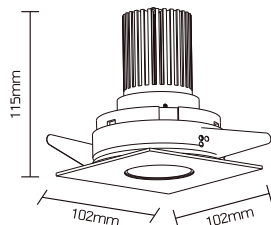

References

Reference	Led Power	Luminous flux	CCT/K	OPTICS	IP Rating	Dimensions	Adjustable
LX-DL-11021	8W	644lm	2700K/3000K/4000K	15°/24°/40°	IP20	102*102*115mm	—
	12W	844lm					—
LX-DL-11022	8W	644lm					30°
	12W	844lm					30°

Order code : Reference - Power - Luminous flux - CCT/K - Optic

Important : All the specification can be customized as per the project request .

OPTICS

Optional Accessories

Dimensions

LX-DL-11021

LX-DL-11022