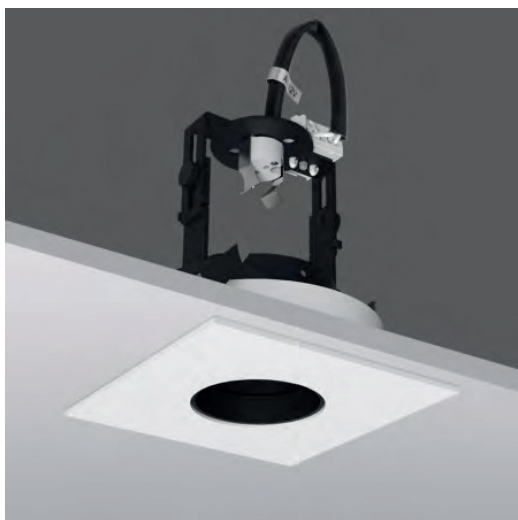

DOWNLIGHT

AKIRA LRE

IP 20	GU5.3 AC12V GU10 AC220-240V
-----------------	--------------------------------

AKIRA LRE

Akira LRE traditional downlight for general lighting, accent lighting and task lighting
Fixed/adjustable

Excellent glare control to ensure visual comfort

Optics: Square aperture

Material: Aluminum frame

Applications: Hotels, Bars, Restaurants, Residential buildings

References

Reference	Led Power	Base	IP Rating	Dimensions	Adjustable
LX-DL-11021	MAX 50W	GU5.3/GU10	IP20	102*102*115mm	—
LX-DL-11022					30°