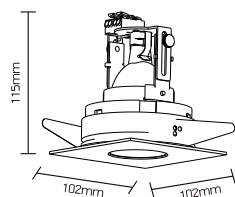

Excellent glare control to ensure visual comfort

Optics: Square aperture

Material: Aluminum frame

Applications: Hotels, Bars, Restaurants, Residential buildings

References

Reference	Led Power	Base	IP Rating	Dimensions	Adjustable
LX-DL-11021	MAX 50W	GU5.3/GU10	IP20	102*102*115mm	—
LX-DL-11022					30°

Order code : Reference - Power - Luminous flux - CCT/K - Optic

Important : All the specification can be customized as per the project request .

Optional Accessories

Honeycomb Louver

Glass filter

Dimensions

thickness
5-20

LX-DL-11021

LX-DL-11022