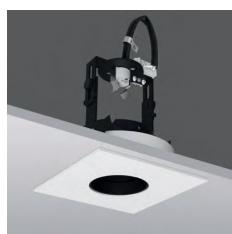

References

Reference	Led Power	Base	IP Rating	Dimensions	Adjustable
LX-DL-11021	MAX 50W	GU5.3/GU10	IP20	102*102*115mm	—
LX-DL-11022					30°

Order code : Reference - Power - Luminous flux - CCT/K - Optic

Important : All the specification can be customized as per the project request .

Optional Accessories

Dimensions

thickness
5-20