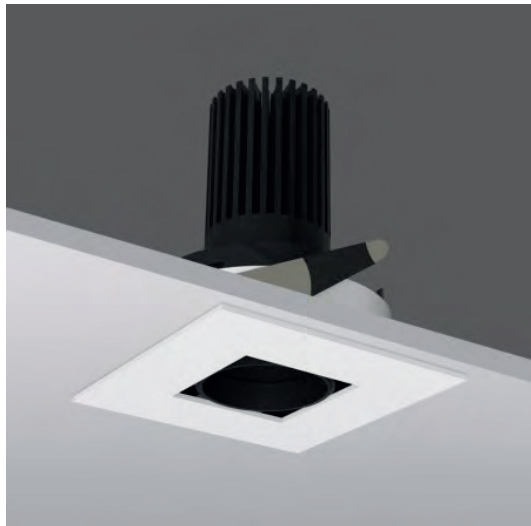

DOWNLIGHT

AKIRA LS