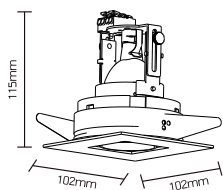

## References

Reference	Led Power	Base	IP Rating	Dimensions	Adjustable
LX-DL-11023	MAX 50W	GU5.3/GU10	IP20	102*102*115mm	—
LX-DL-11024					30°

Order code : Reference - Power - Luminous flux - CCT/K - Optic

## Optional Accessories

Honeycomb Louver

Glass filter

## Dimensions

thickness  
5-20

LX-DL-11023

LX-DL-11024