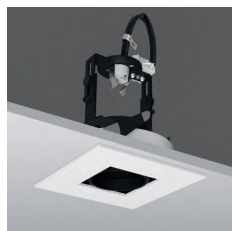

References

Reference	Led Power	Base	IP Rating	Dimensions	Adjustable
LX-DL-11023	MAX 50W	GU5.3/GU10	IP20	102*102*115mm	—
LX-DL-11024					30°

Order code : Reference - Power - Luminous flux - CCT/K - Optic

Important : All the specification can be customized as per the project request .

Optional Accessories

Dimensions

thickness
5-20

LX-DL-11023