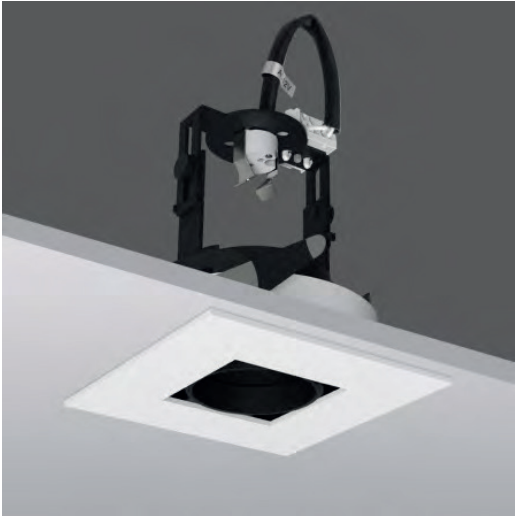

DOWNLIGHT

AKIRA LSE

IP 20	GU5.3 AC12V GU10 AC220-240V

AKIRA LSE

Akira LSE traditional downlight for general lighting, accent lighting and task lighting
Fixed/adjustable

Excellent glare control to ensure visual comfort

Optics: Square aperture

Material : Aluminum frame

Applications : Hotels, Bars, Restaurants, Residential buildings