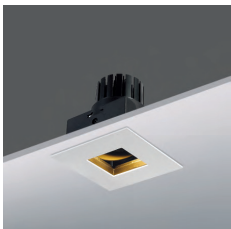

DOWNLIGHT

AKIRA

Optional

Akira Downlight

Akira COB downlight for general lighting, accent lighting and task lighting

Fixed/adjustable/performance of multiple modules available

Excellent glare control to ensure visual comfort

Optics: Square aperture

Material: Steel frame & die-casting aluminium

Applications: Hotels, Bars, Restaurants, Residential buildings

luxio
L I G H T I N G

www.luxio-lighting.com

References

Reference	Led Power	Luminous flux	CCT/K	OPTICS	IP Rating	Dimensions	Adjustable
LX-DL-015	8W	643lm	2700K/3000K/4000K	15°/24°/40°	IP20	85*85*115mm	—
	12W	848lm					—
LX-DL-016	12W	643lm					30°
	12W	848lm					30°

Order code : Reference - Power - Luminous flux - CCT/K - Optic

Important : All the specification can be customized as per the project request .

OPTICS

Optional Accessories

Dimensions

LX-DL-015

LX-DL-016