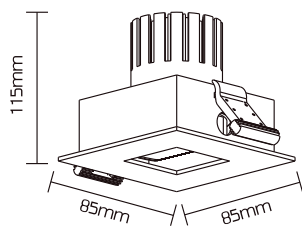

Optics: Square aperture

Material: Steel frame & die-casting aluminium

Applications: Hotels, Bars, Restaurants, Residential buildings

luxio
L I G H T I N G

www.luxio-lighting.com

References

Reference	Led Power	Luminous flux	CCT/K	OPTICS	IP Rating	Dimensions	Adjustable
LX-DL-015	8W	643lm	2700K/3000K/4000K	15°/24°/40°	IP20	85*85*115mm	—
	12W	848lm					—
LX-DL-016	12W	643lm					30°
	12W	848lm					30°

Order code : Reference - Power - Luminous flux - CCT/K - Optic

Important : All the specification can be customized as per the project request .

OPTICS

Optional Accessories

Dimensions

LX-DL-015

LX-DL-016