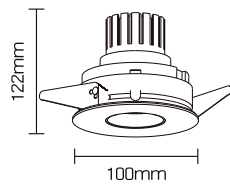

Optics: pinhole aperture

Applications: Hotels, Bars, Restaurants, Residential buildings

References

Reference	Led Power	Luminous flux	CCT/K	OPTICS	IP Rating	Dimensions	Adjustable
LX-DL-001	8W	644lm	2700K/3000K/4000K	15°/24°/40°	IP20/IP40	100*122mm	—
	12W	844lm					
LX-DL-002	8W	644lm					
	12W	844lm					

Order code : Reference - Power - Luminous flux - CCT/K - Optic

Important : All the specification can be customized as per the project request .

OPTICS

Dimensions

LX-DL-001

LX-DL-002