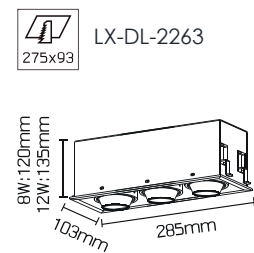

References

Reference	Led Power	Luminous flux	CCT/K	OPTICS	IP Rating	Dimensions	Adjustable
LX-DL-2261	8W	636lm	2700K/3000K/4000K	15°/24°/40°	IP20	103*103*120mm	Yes
	12W	826lm				103*103*135mm	
LX-DL-2262	2*8W	1272lm				103*200*120mm	
	2*12W	1652lm				103*200*135mm	
LX-DL-2263	3*8W	1908lm				103*285*120mm	
	3*12W	2478lm				103*285*135mm	

Order code : Reference - Power - Luminous flux - CCT/K - Optic

Important : All the specification can be customized as per the project request .

OPTICS

Dimensions

Feature

To Install the Trimmed Version