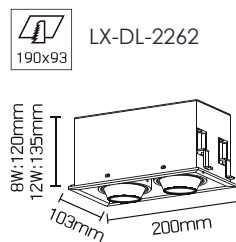

References

Reference	Led Power	Luminous flux	CCT/K	OPTICS	IP Rating	Dimensions	Adjustable
LX-DL-2261	8W	636lm	2700K/3000K/4000K	15°/24°/40°	IP20	103*103*120mm	Yes
	12W	826lm				103*103*135mm	
LX-DL-2262	2*8W	1272lm				103*200*120mm	
	2*12W	1652lm				103*200*135mm	
LX-DL-2263	3*8W	1908lm				103*285*120mm	
	3*12W	2478lm				103*285*135mm	

Order code : Reference - Power - Luminous flux - CCT/K - Optic

Important : All the specification can be customized as per the project request .

OPTICS

Dimensions

Feature

To Install the Trimmed Version