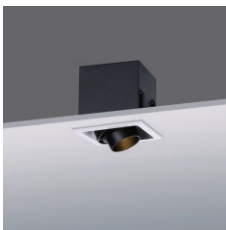

Dimensions