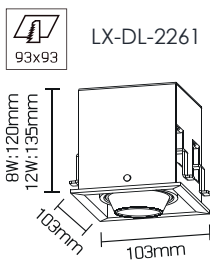

References

Reference	Led Power	Luminous flux	CCT/K	OPTICS	IP Rating	Dimensions	Adjustable
LX-DL-2261	8W	636lm	2700K/3000K/4000K	15°/24°/40°	IP20	103*103*120mm	Yes
	12W	826lm				103*103*135mm	
LX-DL-2262	2*8W	1272lm				103*200*120mm	
	2*12W	1652lm				103*200*135mm	
LX-DL-2263	3*8W	1908lm				103*285*120mm	
	3*12W	2478lm				103*285*135mm	

Order code : Reference - Power - Luminous flux - CCT/K - Optic

Important : All the specification can be customized as per the project request .

OPTICS

Dimensions

Feature

To Install the Trimmed Version