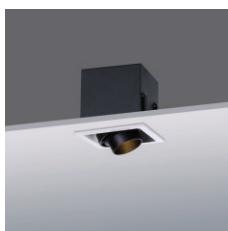

Dimensions