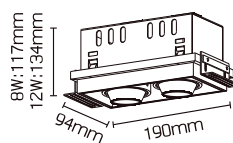

References

Reference	Led Power	Base	Optics	IP Rating	Dimensions	Adjustable
LX-DL-W2661	MAX 50W	GU5.3	10°/24°/38°	IP20	95*95*117mm	Yes
LX-DL-W2662					95*95*134mm	
LX-DL-W2663					95*190*117mm	
					95*190*134mm	
					95*275*117mm	
					95*275*134mm	

Order code : Reference - Power - Luminous flux - CCT/K - Optic

Important : All the specification can be customized as per the project request .

OPTICS

Dimensions

LX-DL-2261

LX-DL-2262

LX-DL-2263

Feature