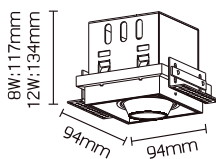

References

Reference	Led Power	Base	Optics	IP Rating	Dimensions	Adjustable
LX-DL-W2661	MAX 50W	GU5.3	10°/24°/38°	IP20	95*95*117mm	Yes
LX-DL-W2662					95*95*134mm	
LX-DL-W2663					95*190*117mm	
					95*190*134mm	
					95*275*117mm	
					95*275*134mm	

Order code : Reference - Power - Luminous flux - CCT/K - Optic

Important : All the specification can be customized as per the project request .

OPTICS

Dimensions

LX-DL-2261

LX-DL-2262

LX-DL-2263

Feature