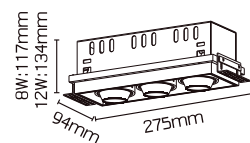

References

Reference	Led Power	Base	Optics	IP Rating	Dimensions	Adjustable
LX-DL-W2661	MAX 50W	GU5.3	10°/24°/38°	IP20	95*95*117mm	Yes
LX-DL-W2662					95*95*134mm	
LX-DL-W2663					95*190*117mm	
					95*190*134mm	
					95*275*117mm	
					95*275*134mm	

Order code : Reference - Power - Luminous flux - CCT/K - Optic

Important : All the specification can be customized as per the project request .

OPTICS

Dimensions

LX-DL-2261

LX-DL-2262

LX-DL-2263

Feature