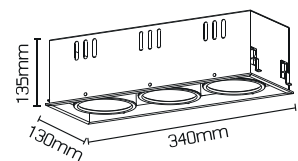

References

Reference	Led Power	Luminous flux	CCT/K	OPTICS	IP Rating	Dimensions	Adjustable
LX-DL-2811	15W	1109lm	2700K/3000K/4000K	12°/24°/48°/62°	IP20	130*130*135mm	350°
	20W	1723lm					
	25W	1969lm					
LX-DL-2812	2*15W	2218lm					
	2*20W	3446lm					
	2*25W	3938lm					
LX-DL-2813	3*15W	3327lm					
	3*20W	5169lm					
	3*25W	5907lm					
						130*340*135mm	

Order code : Reference - Power - Luminous flux - CCT/K - Optic

Important : All the specification can be customized as per the project request .

OPTICS

Dimensions

LX-DL-2811

LX-DL-2812

LX-DL-2813

Feature