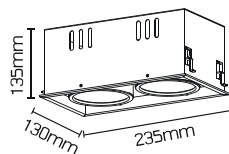

References

Reference	Led Power	Luminous flux	CCT/K	OPTICS	IP Rating	Dimensions	Adjustable
LX-DL-2811	15W	1109lm	2700K/3000K/4000K	12°/24°/48°/62°	IP20	130*130*135mm	350°
	20W	1723lm					
	25W	1969lm					
LX-DL-2812	2*15W	2218lm					
	2*20W	3446lm					
	2*25W	3938lm					
LX-DL-2813	3*15W	3327lm					
	3*20W	5169lm					
	3*25W	5907lm					
						130*340*135mm	

Order code : Reference - Power - Luminous flux - CCT/K - Optic

Important : All the specification can be customized as per the project request .

OPTICS

Dimensions

LX-DL-2811

LX-DL-2812

LX-DL-2813

Feature