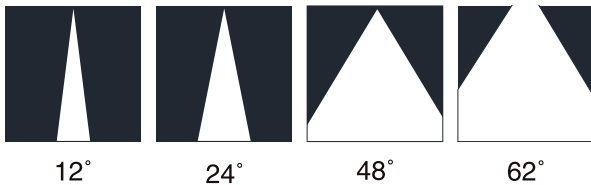

References

Reference	Led Power	Luminous flux	CCT/K	OPTICS	IP Rating	Dimensions	Adjustable
LX-DL-2811	15W	1109lm	2700K/3000K/4000K	12°/24°/48°/62°	IP20	130*130*135mm	350°
	20W	1723lm					
	25W	1969lm					
LX-DL-2812	2*15W	2218lm					
	2*20W	3446lm					
	2*25W	3938lm					
LX-DL-2813	3*15W	3327lm					
	3*20W	5169lm					
	3*25W	5907lm					
						130*340*135mm	

Order code : Reference - Power - Luminous flux - CCT/K - Optic

Important : All the specification can be customized as per the project request .

OPTICS

Dimensions