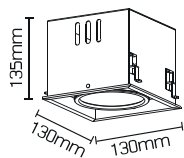

References

Reference	Led Power	Luminous flux	CCT/K	OPTICS	IP Rating	Dimensions	Adjustable
LX-DL-2811	15W	1109lm	2700K/3000K/4000K	12°/24°/48°/62°	IP20	130*130*135mm	350°
	20W	1723lm					
	25W	1969lm					
LX-DL-2812	2*15W	2218lm					
	2*20W	3446lm					
	2*25W	3938lm					
LX-DL-2813	3*15W	3327lm					
	3*20W	5169lm					
	3*25W	5907lm					
						130*340*135mm	

Order code : Reference - Power - Luminous flux - CCT/K - Optic

Important : All the specification can be customized as per the project request .

OPTICS

Dimensions

LX-DL-2811

LX-DL-2812

LX-DL-2813

Feature