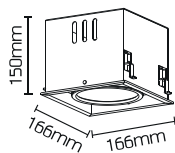

luxio
L I G H T I N G

www.luxio-lighting.com

References

Reference	Led Power	Luminous flux	CCT/K	OPTICS	IP Rating	Dimensions	Adjustable
LX-DL-2911	25W	2087lm	2700K/3000K/4000K	12°/32°/40°/60°	IP20	166*166*150mm	350°
	30W	2347lm					
	36W	2950lm					
	40W	3322lm					
LX-DL-2912	2*25W	4174lm					
	2*30W	4694lm					
	3*36W	5900lm					
	3*40W	6644lm					
LX-DL-2913	3*25W	6261lm					
	3*30W	7041lm					
	3*36W	8840lm					
	3*40W	9966lm					

Order code : Reference - Power - Luminous flux - CCT/K - Optic

Important : All the specification can be customized as per the project request .

OPTICS

Dimensions

LX-DL-W2911

LX-DL-W2812

LX-DL-W2813

Feature