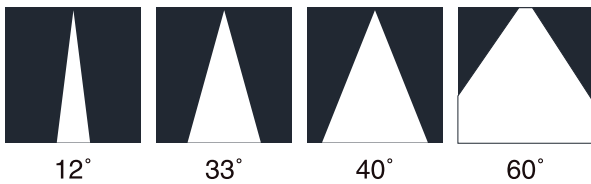

luxio
L I G H T I N G

www.luxio-lighting.com

References

Reference	Led Power	Luminous flux	CCT/K	OPTICS	IP Rating	Dimensions	Adjustable
LX-DL-2911	25W	2087lm	2700K/3000K/4000K	12°/32°/40°/60°	IP20	166*166*150mm	350°
	30W	2347lm					
	36W	2950lm					
	40W	3322lm					
LX-DL-2912	2*25W	4174lm					
	2*30W	4694lm					
	3*36W	5900lm					
	3*40W	6644lm					
LX-DL-2913	3*25W	6261lm					
	3*30W	7041lm					
	3*36W	8840lm					
	3*40W	9966lm					

Order code : Reference - Power - Luminous flux - CCT/K - Optic

Important : All the specification can be customized as per the project request .

OPTICS

Dimensions

LX-DL-W2911

LX-DL-W2812

LX-DL-W2813

Feature