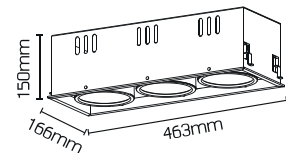

luxio
L I G H T I N G

www.luxio-lighting.com

References

Reference	Led Power	Luminous flux	CCT/K	OPTICS	IP Rating	Dimensions	Adjustable
LX-DL-2911	25W	2087lm	2700K/3000K/4000K	12°/32°/40°/60°	IP20	166*166*150mm	350°
	30W	2347lm					
	36W	2950lm					
	40W	3322lm					
LX-DL-2912	2*25W	4174lm					
	2*30W	4694lm					
	3*36W	5900lm					
	3*40W	6644lm					
LX-DL-2913	3*25W	6261lm					
	3*30W	7041lm					
	3*36W	8840lm					
	3*40W	9966lm					

Order code : Reference - Power - Luminous flux - CCT/K - Optic

Important : All the specification can be customized as per the project request .

OPTICS

Dimensions

LX-DL-W2911

LX-DL-W2812

LX-DL-W2813

Feature