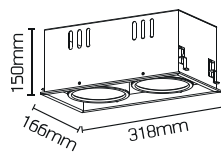

luxio
L I G H T I N G

www.luxio-lighting.com

References

Reference	Led Power	Luminous flux	CCT/K	OPTICS	IP Rating	Dimensions	Adjustable
LX-DL-2911	25W	2087lm	2700K/3000K/4000K	12°/32°/40°/60°	IP20	166*166*150mm	350°
	30W	2347lm					
	36W	2950lm					
	40W	3322lm					
LX-DL-2912	2*25W	4174lm					
	2*30W	4694lm					
	3*36W	5900lm					
	3*40W	6644lm					
LX-DL-2913	3*25W	6261lm					
	3*30W	7041lm					
	3*36W	8840lm					
	3*40W	9966lm					

Order code : Reference - Power - Luminous flux - CCT/K - Optic

Important : All the specification can be customized as per the project request .

OPTICS

Dimensions

LX-DL-W2911

LX-DL-W2812

LX-DL-W2813

Feature