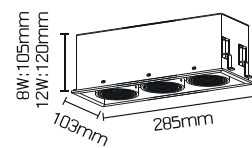

References

Reference	Led Power	Base	Optics	IP Rating	Dimensions	Adjustable
LX-DL-2161	MAX 50W	GU5.3	10°/24°/38°	IP20	103*103*105mm	Yes
LX-DL-2162					103*103*120mm	
					103*200*105mm	
					103*200*120mm	
					103*285*105mm	
					103*285*120mm	
LX-DL-2163						

Order code : Reference - Power - Luminous flux - CCT/K - Optic

Important : All the specification can be customized as per the project request .

OPTICS

Dimensions

LX-DL-2161

LX-DL-2162

LX-DL-2163

Feature