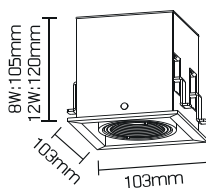

References

Reference	Led Power	Base	Optics	IP Rating	Dimensions	Adjustable
LX-DL-2161	MAX 50W	GU5.3	10°/24°/38°	IP20	103*103*105mm	Yes
LX-DL-2162					103*103*120mm	
					103*200*105mm	
					103*200*120mm	
					103*285*105mm	
					103*285*120mm	
LX-DL-2163						

Order code : Reference - Power - Luminous flux - CCT/K - Optic

Important : All the specification can be customized as per the project request .

OPTICS

Dimensions

LX-DL-2161

LX-DL-2162

LX-DL-2163

Feature