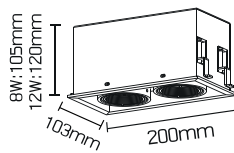

References

Reference	Led Power	Base	Optics	IP Rating	Dimensions	Adjustable
LX-DL-2161	MAX 50W	GU5.3	10°/24°/38°	IP20	103*103*105mm	Yes
LX-DL-2162					103*103*120mm	
					103*200*105mm	
					103*200*120mm	
					103*285*105mm	
					103*285*120mm	
LX-DL-2163						

Order code : Reference - Power - Luminous flux - CCT/K - Optic

Important : All the specification can be customized as per the project request .

OPTICS

Dimensions

LX-DL-2161

LX-DL-2162

LX-DL-2163

Feature