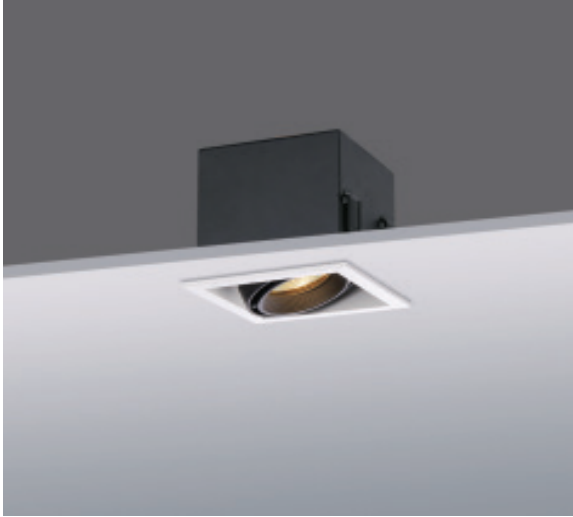

DOWNLIGHT

GRIDIX E

GRIDIX E

Gridix E recessed traditional /COB LED downlight for general lighting and accent lighting

Multiple sizes, Cardan system enable flexibility of usage

Antiglare snoot/honey comb louver/frosted diffuser as accessories

Optics : Reflector / Len

Material : Aluminum Frame, heatsink & Steel housing

Applications :

Hotels, Bars, Restaurants, Shopping centers and retail stores, Show room, Gallery, Large architectural structures

References

Reference	Led Power	Base	Optics	IP Rating	Dimensions	Adjustable
LX-DL-2161	MAX 50W	GU5.3	10°/24°/38°	IP20	103*103*105mm	Yes
LX-DL-2162					103*103*120mm	
					103*200*105mm	
					103*200*120mm	
					103*285*105mm	
					103*285*120mm	
LX-DL-2163						