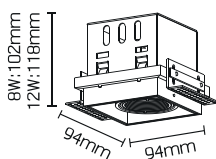

References

Reference	Led Power	Luminous flux	CCT/K	OPTICS	IP Rating	Dimensions	Adjustable
LX-DL-W2761	8W	706lm	2700K/3000K/4000K	15°/24°/40°	IP20	94*94*102mm	Yes
	12W	921lm				94*94*118mm	
LX-DL-W2762	2*8W	1412lm				94*190*102mm	
	2*12W	1842lm				94*190*118mm	
LX-DL-W2763	3*8W	2118lm				84*275*102mm	
	3*12W	2763lm				84*275*118mm	

Order code : Reference - Power - Luminous flux - CCT/K - Optic

Important : All the specification can be customized as per the project request .

OPTICS

Dimensions

LX-DL-W2761

LX-DL-W2762

LX-DL-W2763

Feature