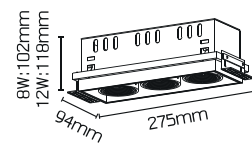

References

Reference	Led Power	Luminous flux	CCT/K	OPTICS	IP Rating	Dimensions	Adjustable
LX-DL-W2761	8W	706lm	2700K/3000K/4000K	15°/24°/40°	IP20	94*94*102mm	Yes
	12W	921lm				94*94*118mm	
LX-DL-W2762	2*8W	1412lm				94*190*102mm	
	2*12W	1842lm				94*190*118mm	
LX-DL-W2763	3*8W	2118lm				84*275*102mm	
	3*12W	2763lm				84*275*118mm	

Order code : Reference - Power - Luminous flux - CCT/K - Optic

Important : All the specification can be customized as per the project request .

OPTICS

Dimensions

LX-DL-W2761

LX-DL-W2762

LX-DL-W2763

Feature