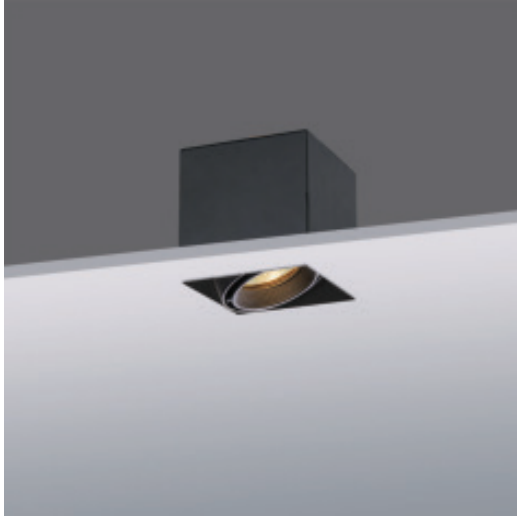

DOWNLIGHT

GRIDIX W

IP 20	CRI >80/90	AC220V
-----------------	----------------------	---------------

GRIDIX W

Gridix W recessed traditional /COB LED downlight for general lighting and accent lighting

Multiple sizes, Cardan system system enable flexibility of usage

Antiglare snoot/honey comb louver/frosted diffuser as accessories

Optics : Reflector / Len

Material : Aluminum Frame, heatsink & Steel housing

Applications :

Hotels, Bars, Restaurants, Shopping centers and retail stores, Show room, Gallery, Large architectural structures

References

Reference	Led Power	Luminous flux	CCT/K	OPTICS	IP Rating	Dimensions	Adjustable
LX-DL-W2761	8W	706lm	2700K/3000K/4000K	15°/24°/40°	IP20	94*94*102mm	Yes
	12W	921lm				94*94*118mm	
LX-DL-W2762	2*8W	1412lm				94*190*102mm	
	2*12W	1842lm				94*190*118mm	
LX-DL-W2763	3*8W	2118lm				84*275*102mm	
	3*12W	2763lm				84*275*118mm	