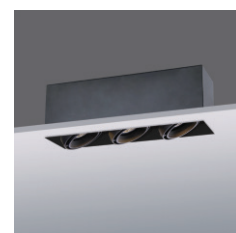

DOWNLIGHT

GRIDIX W

IP 20	CRI >80/90	AC220V
-----------------	----------------------	---------------

GRIDIX W

Gridix W recessed traditional /COB LED downlight for general lighting and accent lighting

Multiple sizes, Cardan system system enable flexibility of usage

Antiglare snoot/honey comb louver/frosted diffuser as accessories

Optics : Reflector / Len

Material : Aluminum Frame, heatsink & Steel housing

Applications :

Hotels, Bars, Restaurants, Shopping centers and retail stores, Show room, Gallery, Large architectural structures

Order code : Reference - Power - Luminous flux - CCT/K - Optic

Important : All the specification can be customized as per the project request .

OPTICS

Dimensions

LX-DL-W2761

LX-DL-W2762

LX-DL-W2763

Feature

To Install the Trimless Version