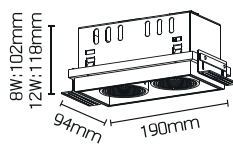

References

Reference	Led Power	Luminous flux	CCT/K	OPTICS	IP Rating	Dimensions	Adjustable
LX-DL-W2761	8W	706lm	2700K/3000K/4000K	15°/24°/40°	IP20	94*94*102mm	Yes
	12W	921lm				94*94*118mm	
LX-DL-W2762	2*8W	1412lm				94*190*102mm	
	2*12W	1842lm				94*190*118mm	
LX-DL-W2763	3*8W	2118lm				84*275*102mm	
	3*12W	2763lm				84*275*118mm	

Order code : Reference - Power - Luminous flux - CCT/K - Optic

Important : All the specification can be customized as per the project request .

OPTICS

Dimensions

LX-DL-W2761

LX-DL-W2762

LX-DL-W2763

Feature