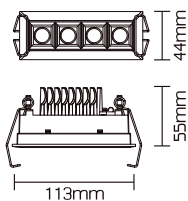

luxio
L I G H T I N G

www.luxio-lighting.com

References

Reference	Led Power	Luminous flux	CCT/K	OPTICS	IP Rating	Dimensions	Adjustable
LX-DL-11131	10W	699lm	2700K/3000K/4000K	13°/29°/41°/52°/16°*36°	IP20	44*55*113mm	—
LX-DL-12091	20W	1343lm				44*55*209mm	
LX-DL-13051	30W	2088lm				44*55*305mm	

Order code : Reference - Power - Luminous flux - CCT/K - Optic

Important : All the specification can be customized as per the project request .

OPTICS

Dimensions

LX-DL-11131

LX-DL-12091

LX-DL-13051