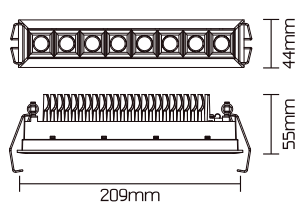

luxio
L I G H T I N G

www.luxio-lighting.com

References

Reference	Led Power	Luminous flux	CCT/K	OPTICS	IP Rating	Dimensions	Adjustable
LX-DL-11131	10W	699lm	2700K/3000K/4000K	13°/29°/41°/52°/16°*36°	IP20	44*55*113mm	—
LX-DL-12091	20W	1343lm				44*55*209mm	
LX-DL-13051	30W	2088lm				44*55*305mm	

Order code : Reference - Power - Luminous flux - CCT/K - Optic

Important : All the specification can be customized as per the project request .

OPTICS

Dimensions

LX-DL-11131

LX-DL-12091

LX-DL-13051