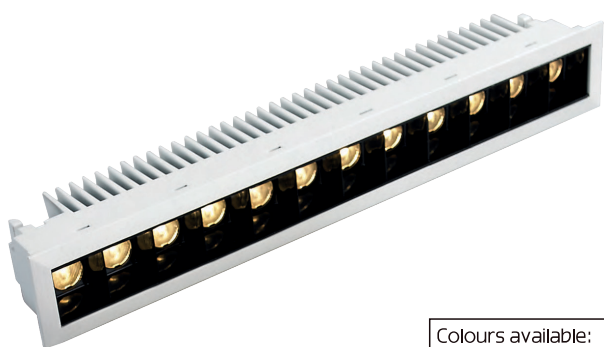

DOWNLIGHT

Colours available:

LINE

Optional

LINE

The new are with miniaturised optic, providing high visual comfort, uses the physical principle of pinpoints lamps, generating Circular light emission.

Excellent glare control (UGR<19)

Multiple sizes, trimmed/trimless performance available

Optics: Reflector & Len

Material : Aluminum Frame & heatsink

Applications : Showroom, Gallery, Museum, Hotels, Bars, Restaurants, Shopping centers and retail stores Office and administration buildings, Large architectural structures.

luxio
L I G H T I N G

www.luxio-lighting.com

References

Reference	Led Power	Luminous flux	CCT/K	OPTICS	IP Rating	Dimensions	Adjustable
LX-DL-11131	10W	699lm	2700K/3000K/4000K	13°/29°/41°/52°/16°*36°	IP20	44*55*113mm	—
LX-DL-12091	20W	1343lm				44*55*209mm	
LX-DL-13051	30W	2088lm				44*55*305mm	