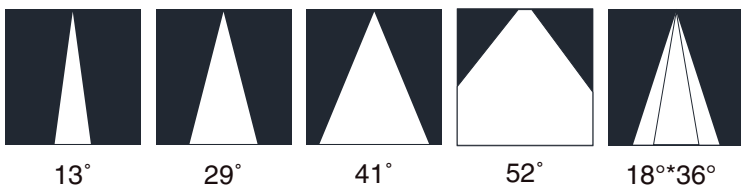

luxio
L I G H T I N G

www.luxio-lighting.com

References

Reference	Led Power	Luminous flux	CCT/K	OPTICS	IP Rating	Dimensions	Adjustable
LX-DL-11131	10W	699lm	2700K/3000K/4000K	13°/29°/41°/52°/16°*36°	IP20	44*55*113mm	—
LX-DL-12091	20W	1343lm				44*55*209mm	
LX-DL-13051	30W	2088lm				44*55*305mm	

Order code : Reference - Power - Luminous flux - CCT/K - Optic

Important : All the specification can be customized as per the project request .

OPTICS

Dimensions

LX-DL-11131

LX-DL-12091

LX-DL-13051