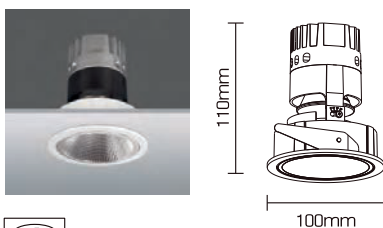

Material : Aluminum Frame, reflector & Heatsink

Applications : Hotels, Restaurants, Residential buildings

References

Reference	Led Power	Base	Optics	IP Rating	Dimensions	Adjustable
LX-DL-11001A/ LX-DL-11004A	MAX 50W	GU5.3	10°/24°/38°	IP20/IP40	100*110mm	—
LX-DL-11003A				IP20	100*115mm	°30/350°
LX-DL-11005A					100*110mm	—
LX-DL-11006A					100*110mm	—
LX-DL-11007A					100*110mm	—
LX-DL-11008A				100*105mm	°30/350°	

Order code : Reference - Power - Luminous flux - CCT/K - Optic

Important : All the specification can be customized as per the project request .

OPTICS

Optional Accessories

LX-DL-11004A

Honeycomb Louver

Glass filter

Dimensions

LX-DL-11001A / LX-DL-11004A

LX-DL-11003A

LX-DL-11005A

LX-DL-11006A

LX-DL-11007A

LX-DL-11008A