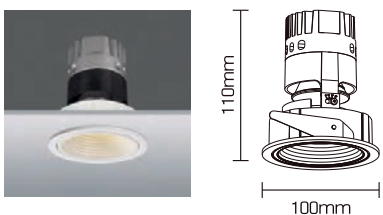

Material : Aluminum Frame, reflector & Heatsink

Applications : Hotels, Restaurants, Residential buildings

References

Reference	Led Power	Base	Optics	IP Rating	Dimensions	Adjustable
LX-DL-11001A/ LX-DL-11004A	MAX 50W	GU5.3	10°/24°/38°	IP20/IP40	100*110mm	—
LX-DL-11003A				IP20	100*115mm	°30/350°
LX-DL-11005A					100*110mm	—
LX-DL-11006A					100*110mm	—
LX-DL-11007A					100*110mm	—
LX-DL-11008A				100*105mm	°30/350°	

Order code : Reference - Power - Luminous flux - CCT/K - Optic

Important : All the specification can be customized as per the project request .

OPTICS

Optional Accessories

LX-DL-11004A

Honeycomb Louver

Glass filter

Dimensions

LX-DL-11001A / LX-DL-11004A

LX-DL-11003A

LX-DL-11005A

LX-DL-11006A

LX-DL-11007A

LX-DL-11008A