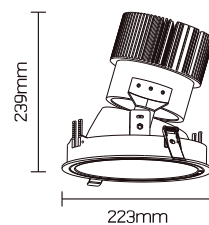

Reference	Led Power	Luminous flux	CCT/K	OPTICS	IP Rating	Dimensions	Adjustable
LX-DL-12233	60W	4247lm	2700K/3000K/4000K	24°/36°	IP20	223*225mm	—
	80W	5600lm					
LX-DL-12234	60W	4155lm					
	80W	5527lm				223*239mm	30°/350°

Order code : Reference - Power - Luminous flux - CCT/K - Optic

Important : All the specification can be customized as per the project request .

OPTICS

ACCESSORIES

Dimensions

LX-DL-12233

LX-DL-12234

Feature

To Install the Trimmed Version