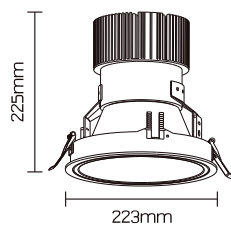

Reference	Led Power	Luminous flux	CCT/K	OPTICS	IP Rating	Dimensions	Adjustable
LX-DL-12233	60W	4247lm	2700K/3000K/4000K	24°/36°	IP20	223*225mm	—
	80W	5600lm					
LX-DL-12234	60W	4155lm					
	80W	5527lm				223*239mm	30°/350°

Order code : Reference - Power - Luminous flux - CCT/K - Optic

Important : All the specification can be customized as per the project request .

OPTICS

ACCESSORIES

Dimensions

LX-DL-12233

LX-DL-12234

Feature

To Install the Trimmed Version