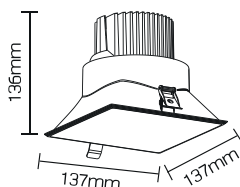

References

Reference	Led Power	Luminous flux	CCT/K	OPTICS	IP Rating	Dimensions	Adjustable
LX-DL-W11104	8W	579lm	2700K/3000K/4000K	24°/40°	IP20	99*99*108mm	350°/30°
	12W	785lm					
LX-DL-W11504	15W	1136lm					
	20W	1523lm					
	25W	1865lm					
LX-DL-W11954	25W	2086lm		16°/26°/40°/60°		IP20	
	30W	2503lm					
	36W	2763lm	182*182*172mm				
	40W	3025lm					

Order code : Reference - Power - Luminous flux - CCT/K - Optic

Important : All the specification can be customized as per the project request .

OPTICS

LX-DL-11104

24°

40°

LX-DL-11504 / LX-DL-11954

16°

26°

40°

60°

Dimensions

LX-DL-W11104

LX-DL-W11504

LX-DL-W11954