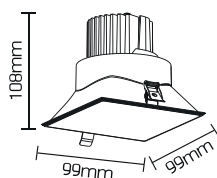

References

Reference	Led Power	Luminous flux	CCT/K	OPTICS	IP Rating	Dimensions	Adjustable
LX-DL-W11104	8W	579lm	2700K/3000K/4000K	24°/40°	IP20	99*99*108mm	350°/30°
	12W	785lm					
LX-DL-W11504	15W	1136lm					
	20W	1523lm					
	25W	1865lm					
LX-DL-W11954	25W	2086lm		16°/26°/40°/60°		IP20	
	30W	2503lm					
	36W	2763lm	182*182*172mm				
	40W	3025lm					

Order code : Reference - Power - Luminous flux - CCT/K - Optic

Important : All the specification can be customized as per the project request .

OPTICS

LX-DL-11104

24°

40°

LX-DL-11504 / LX-DL-11954

16°

26°

40°

60°

Dimensions

LX-DL-W11104

LX-DL-W11504

LX-DL-W11954