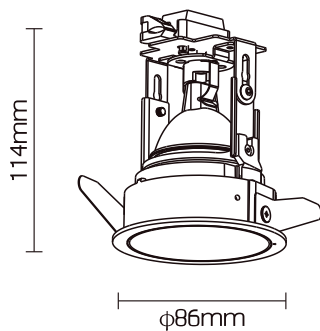

References

Reference	Led Power	Base	IP Rating	Dimensions	Adjustable
LX-DL-1861-F	MAX 50W	GU5.3/GU10	IP20	Ø86*114mm	—
LX-DL-1862-F				Ø86*120mm	°20/350°

Order code : Reference - Power - Luminous flux - CCT/K - Optic

Important : All the specification can be customized as per the project request .

Optional Accessories

Honeycomb Louver

Glass filter

Dimensions

LX-DL-1861-F

LX-DL-1862-F

Pre-mounted Kit