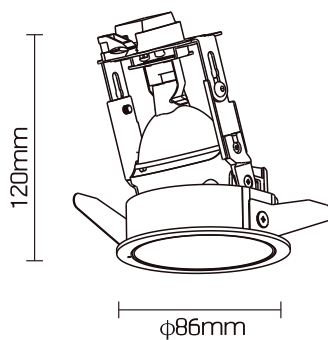

References

Reference	Led Power	Base	IP Rating	Dimensions	Adjustable
LX-DL-1861-F	MAX 50W	GU5.3/GU10	IP20	Ø86*114mm	—
LX-DL-1862-F				Ø86*120mm	°20/350°

Order code : Reference - Power - Luminous flux - CCT/K - Optic

Important : All the specification can be customized as per the project request .

Optional Accessories

Honeycomb Louver

Glass filter

Dimensions

LX-DL-1861-F

LX-DL-1862-F

Pre-mounted Kit