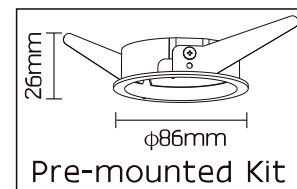

References

Reference	Led Power	Base	IP Rating	Dimensions	Adjustable
LX-DL-1861-F	MAX 50W	GU5.3/GU10	IP20	Ø86*114mm	—
LX-DL-1862-F				Ø86*120mm	°20/350°

Order code : Reference - Power - Luminous flux - CCT/K - Optic

Important : All the specification can be customized as per the project request .

Optional Accessories

Honeycomb Louver

Glass filter

Dimensions

LX-DL-1861-F

LX-DL-1862-F

Pre-mounted Kit