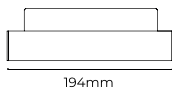

LX-DL-M40G-5W