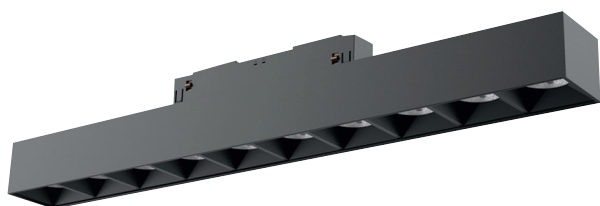

# MAGNETIC TRACK LIGHT

## LX-DL-M40G

### LX-DL-M40G

Double strong magnetic and plastic buckle installation, convenient and reliable  
High power LEDs of Cree.

Precise wall-washing & lighting-control technology, vertical uniform distribution of illumination, provide better visual feeling.

## References

Reference	Led Power	Luminous flux	CCT/K	OPTICS	Dimensions	Adjustable
LX-DL-M40G	5W	450lm	3000K/4000K	12°/24°/38°/50°/70x35°	L194*W41*H60mm	—
	10W	900lm			L384*W41*H60mm	
	15W	1350lm			L574*W41*H60mm	