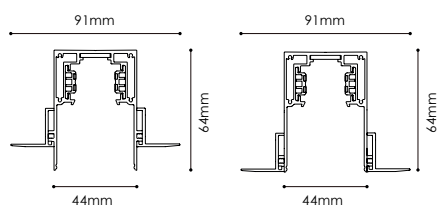

### LX-DL-TRL

The recessed trimless, provide two installation methods through adjusting the height of track edge to suit the different thickness of ceiling .

Max load power 700W

## References

Reference	Dimensions	Length of track
LX-DL-TRL	L44*W64mm	1m/2m/3m

## Dimensions