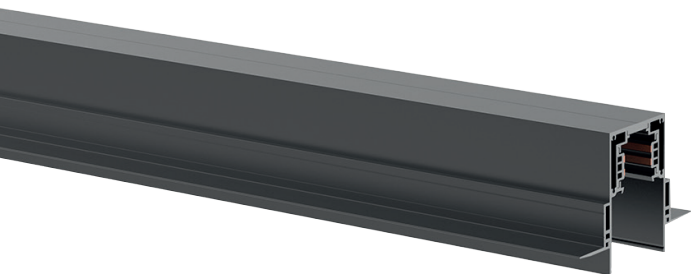

# MAGNETIC TRACK LIGHT

## LX-DL-TRL

### LX-DL-TRL

The recessed trimless, provide two installation methods through adjusting the height of track edge to suit the different thickness of ceiling .

Max load power 700W

## References

Reference	Dimensions	Length of track
LX-DL-TRL	L44*W64mm	1m/2m/3m