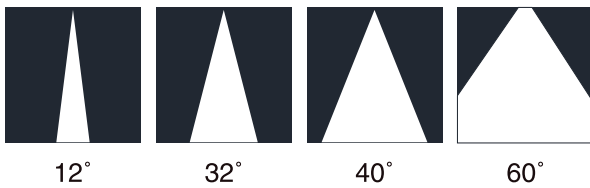

References

Reference	Led Power	Luminous flux	CCT/K	OPTICS	IP Rating	Dimensions	Adjustable
LX-DL-W12231	25W	1847lm	2700K/3000K/4000K	12°/32°/40°/60°	IP20	201*205mm	—
	30W	2034lm					
	36W	2466lm					
	40W	2796lm					
LX-DL-W12232	25W	1856lm					
	30W	2046lm					
	36W	2492lm					
	40W	2764lm					
						201*205mm	30°/350°

Order code : Reference - Power - Luminous flux - CCT/K - Optic

Important : All the specification can be customized as per the project request .

OPTICS