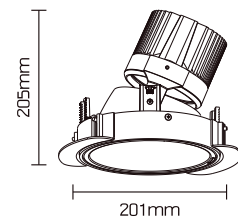

DOWNLIGHT

MAGNUM FW

Optional

MAGNUM FW

COB downlight for ceilings below 7 meters in height Fixed/adjustable

Excellent glare control (UGR<16)

Optics: Reflector & Len

Material: Aluminum Frame & Heatsink

Application : Star-rated hotels, Classical club, Shopping centers

Large architectural structures

References

Reference	Led Power	Luminous flux	CCT/K	OPTICS	IP Rating	Dimensions	Adjustable
LX-DL-W12231	25W	1847lm	2700K/3000K/4000K	12°/32°/40°/60°	IP20	201*205mm	—
	30W	2034lm					
	36W	2466lm					
	40W	2796lm					
LX-DL-W12232	25W	1856lm					
	30W	2046lm					
	36W	2492lm					
	40W	2764lm					
						201*205mm	30°/350°

Order code : Reference - Power - Luminous flux - CCT/K - Optic

Important : All the specification can be customized as per the project request .

OPTICS

ACCESSORIES

Dimensions

LX-DL-W12231

LX-DL-W12232

Feature