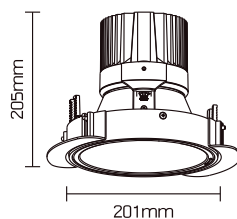

DOWNLIGHT

MAGNUM FW

Optional

MAGNUM FW

COB downlight for ceilings below 7 meters in height Fixed/adjustable

Excellent glare control (UGR<16)

Optics: Reflector & Len

Material: Aluminum Frame & Heatsink

Application : Star-rated hotels, Classical club, Shopping centers

Large architectural structures

References

Reference	Led Power	Luminous flux	CCT/K	OPTICS	IP Rating	Dimensions	Adjustable
LX-DL-W12231	25W	1847lm	2700K/3000K/4000K	12°/32°/40°/60°	IP20	201*205mm	—
	30W	2034lm					
	36W	2466lm					
	40W	2796lm					
LX-DL-W12232	25W	1856lm					
	30W	2046lm					
	36W	2492lm					
	40W	2764lm					
						201*205mm	30°/350°

Order code : Reference - Power - Luminous flux - CCT/K - Optic

Important : All the specification can be customized as per the project request .

OPTICS

ACCESSORIES

Dimensions

LX-DL-W12231

LX-DL-W12232

Feature

To Install the Trimless Version