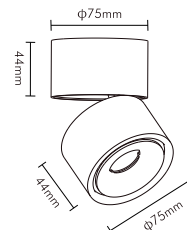

## References

Reference	Led Power	Luminous flux	CCT/K	OPTICS	IP Rating	Dimensions	Adjustable
LX-DL-2751	7W	18°: 526lm 40°: 517lm	2700K/3000K/4000K	18°/40°	IP20	(Ø75*44mm)*(Ø85mm)	355°/90°
LX-DL-21001	15W	18°: 1119lm 25°: 1086lm 36°: 964lm 60°: 948lm		18°/25°/36°/60°		(Ø100*45mm)/(Ø100mm)	
LX-DL-8751	7W	18°: 526lm 40°: 517lm		18°/40°		(Ø75*44mm)/(Ø75*44mm)	
LX-DL-81001	15W	18°: 1119lm 25°: 1086lm 36°: 964lm 60°: 948lm		18°/25°/36°/60°		(Ø100*45mm)/(Ø100*45mm)	

## OPTICS

LX-DL-2751/LX-DL-8751

18° 40°

LX-DL-21001/LX-DL-81001

18° 25° 36° 60°

## Dimensions

LX-DL-2751

LX-DL-21001

LX-DL-8751

LX-DL-81001