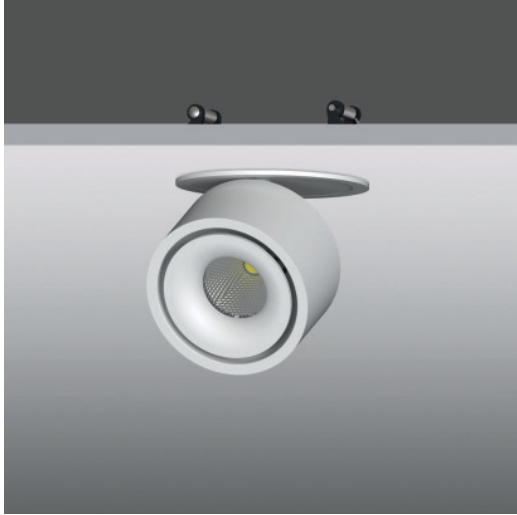

## MERA

<b>IP</b> 20	<b>CRI</b> >80/90	<b>AC220V</b>
-----------------	----------------------	---------------

<b>Anti-Glare</b>	<b>No Flicker</b>	<b>Bluetooth</b>	<b>Optional</b> PHASE	<b>1-10V</b>	<b>DALI</b>
-------------------	-------------------	------------------	--------------------------	--------------	-------------

### MERA

Ceiling light, with a minimalist design. The diffuser is a painted aluminium cylinder which provides ample direct and ambient illumination by the adjustable integrated led: head rotatable to 355 degree as also tiltable to 90 degree. Offered in two heights accordingly. The contemporary design as also the high lighting performance makes it suitable for private environments, and for the contract market: offices, shops, restaurants, hotels, museums.

## References

Reference	Led Power	Luminous flux	CCT/K	OPTICS	IP Rating	Dimensions	Adjustable
LX-DL-2751	7W	18°: 526lm 40°: 517lm	2700K/3000K/4000K	18°/40°	IP20	(Ø75*44mm)*(Ø85mm)	355°/90°
LX-DL-21001	15W	18°: 1119lm 25°: 1086lm 36°: 964lm 60°: 948lm		18°/25°/36°/60°		(Ø100*45mm)/(Ø100mm)	
LX-DL-8751	7W	18°: 526lm 40°: 517lm		18°/40°		(Ø75*44mm)/(Ø75*44mm)	
LX-DL-81001	15W	18°: 1119lm 25°: 1086lm 36°: 964lm 60°: 948lm		18°/25°/36°/60°		(Ø100*45mm)/(Ø100*45mm)	