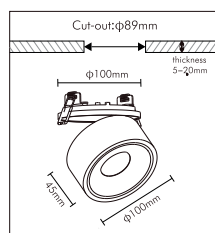

## References

Reference	Led Power	Luminous flux	CCT/K	OPTICS	IP Rating	Dimensions	Adjustable
LX-DL-2751	7W	18°: 526lm 40°: 517lm	2700K/3000K/4000K	18°/40°	IP20	(Ø75*44mm)*(Ø85mm)	355°/90°
LX-DL-21001	15W	18°: 1119lm 25°: 1086lm 36°: 964lm 60°: 948lm		18°/25°/36°/60°		(Ø100*45mm)/(Ø100mm)	
LX-DL-8751	7W	18°: 526lm 40°: 517lm		18°/40°		(Ø75*44mm)/(Ø75*44mm)	
LX-DL-81001	15W	18°: 1119lm 25°: 1086lm 36°: 964lm 60°: 948lm		18°/25°/36°/60°		(Ø100*45mm)/(Ø100*45mm)	

## OPTICS

LX-DL-2751/LX-DL-8751

18° 40°

LX-DL-21001/LX-DL-81001

18° 25° 36° 60°

## Dimensions

LX-DL-2751

LX-DL-21001

LX-DL-8751

LX-DL-81001