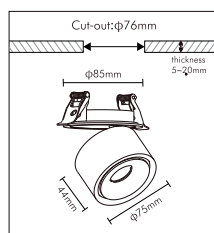

## References

Reference	Led Power	Luminous flux	CCT/K	OPTICS	IP Rating	Dimensions	Adjustable
LX-DL-2751	7W	18°: 526lm 40°: 517lm	2700K/3000K/4000K	18°/40°	IP20	(Ø75*44mm)*(Ø85mm)	355°/90°
LX-DL-21001	15W	18°: 1119lm 25°: 1086lm 36°: 964lm 60°: 948lm		18°/25°/36°/60°		(Ø100*45mm)/(Ø100mm)	
LX-DL-8751	7W	18°: 526lm 40°: 517lm		18°/40°		(Ø75*44mm)/(Ø75*44mm)	
LX-DL-81001	15W	18°: 1119lm 25°: 1086lm 36°: 964lm 60°: 948lm		18°/25°/36°/60°		(Ø100*45mm)/(Ø100*45mm)	

## OPTICS

LX-DL-2751/LX-DL-8751

18° 40°

LX-DL-21001/LX-DL-81001

18° 25° 36° 60°

## Dimensions

LX-DL-2751

LX-DL-21001

LX-DL-8751

LX-DL-81001