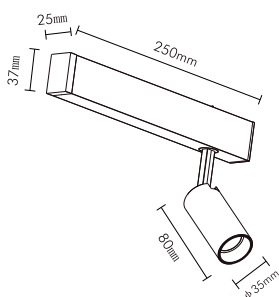

## References

| Reference  | Led Power | Luminous flux | CCT/K             | OPTICS      | IP Rating | Dimensions               | Adjustable |                         |
|------------|-----------|---------------|-------------------|-------------|-----------|--------------------------|------------|-------------------------|
| LX-DL-G351 | 5W        | 386-401Lm     | 2700K/3000K/4000K | 15°/24°     | IP20      | Ø35*80mm<br>37*25*250mm  | Yes        |                         |
| LX-DL-G352 | 5W        | 176-182Lm     |                   | 15°/24°/38° |           | Ø50*130mm<br>37*25*250mm |            |                         |
| LX-DL-G501 | 12W       | 821-863Lm     |                   |             |           | 18°~36°/<br>Focusing     |            | Ø35*80mm<br>37*25*250mm |
| LX-DL-G353 | 2*5W      | 772-802Lm     |                   |             |           |                          |            |                         |
| LX-DL-G354 | 2*5W      | 352-364Lm     |                   |             |           |                          |            |                         |

LX-DL-G353/LX-DL-G354

Focusing

18°~36°

## Optional Accessories

For LX-DL-G501

Honeycomb Louver

Glass filter

## Dimensions

LX-DL-G351

LX-DL-G352

LX-DL-G501

LX-DL-G353

LX-DL-G354