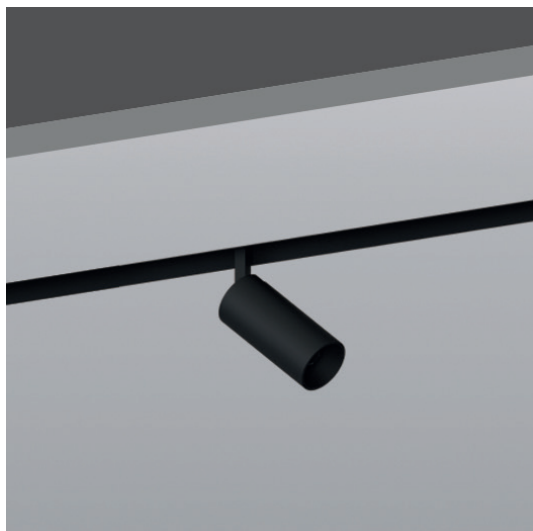

# MAGNETIC TRACK LIGHT

### Magnetic Spotlight

Mainly used for key lighting, product lighting characteristics:

Different light distribution options enrich space design to meet different lighting needs

Material : Aluminum