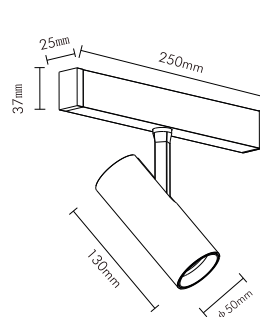

## References

| Reference  | Led Power | Luminous flux | CCT/K             | OPTICS      | IP Rating | Dimensions               | Adjustable |                         |
|------------|-----------|---------------|-------------------|-------------|-----------|--------------------------|------------|-------------------------|
| LX-DL-G351 | 5W        | 386-401Lm     | 2700K/3000K/4000K | 15°/24°     | IP20      | Ø35*80mm<br>37*25*250mm  | Yes        |                         |
| LX-DL-G352 | 5W        | 176-182Lm     |                   | 15°/24°/38° |           | Ø50*130mm<br>37*25*250mm |            |                         |
| LX-DL-G501 | 12W       | 821-863Lm     |                   |             |           | 18°~36°/<br>Focusing     |            | Ø35*80mm<br>37*25*250mm |
| LX-DL-G353 | 2*5W      | 772-802Lm     |                   |             |           |                          |            |                         |
| LX-DL-G354 | 2*5W      | 352-364Lm     |                   |             |           |                          |            |                         |

LX-DL-G353/LX-DL-G354

Focusing

18°~36°

## Dimensions

LX-DL-G351

LX-DL-G352

LX-DL-G501

LX-DL-G353

LX-DL-G354