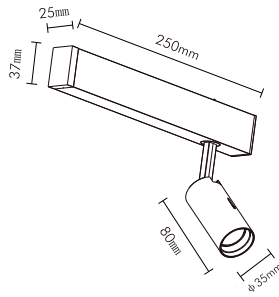

## References

| Reference  | Led Power | Luminous flux | CCT/K             | OPTICS      | IP Rating | Dimensions               | Adjustable |                         |
|------------|-----------|---------------|-------------------|-------------|-----------|--------------------------|------------|-------------------------|
| LX-DL-G351 | 5W        | 386-401Lm     | 2700K/3000K/4000K | 15°/24°     | IP20      | Ø35*80mm<br>37*25*250mm  | Yes        |                         |
| LX-DL-G352 | 5W        | 176-182Lm     |                   | 15°/24°/38° |           | Ø50*130mm<br>37*25*250mm |            |                         |
| LX-DL-G501 | 12W       | 821-863Lm     |                   |             |           | 18°~36°/<br>Focusing     |            | Ø35*80mm<br>37*25*250mm |
| LX-DL-G353 | 2*5W      | 772-802Lm     |                   |             |           |                          |            |                         |
| LX-DL-G354 | 2*5W      | 352-364Lm     |                   |             |           |                          |            |                         |

LX-DL-G353/LX-DL-G354

Focusing

18°~36°

## Optional Accessories

For LX-DL-G501

Honeycomb Louver

Glass filter

## Dimensions

LX-DL-G351

LX-DL-G352

LX-DL-G501

LX-DL-G353

LX-DL-G354