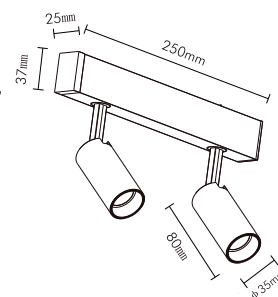

## References

| Reference  | Led Power | Luminous flux | CCT/K             | OPTICS      | IP Rating | Dimensions               | Adjustable |                         |
|------------|-----------|---------------|-------------------|-------------|-----------|--------------------------|------------|-------------------------|
| LX-DL-G351 | 5W        | 386-401Lm     | 2700K/3000K/4000K | 15°/24°     | IP20      | Ø35*80mm<br>37*25*250mm  | Yes        |                         |
| LX-DL-G352 | 5W        | 176-182Lm     |                   | 15°/24°/38° |           | Ø50*130mm<br>37*25*250mm |            |                         |
| LX-DL-G501 | 12W       | 821-863Lm     |                   |             |           | 18°~36°/<br>Focusing     |            | Ø35*80mm<br>37*25*250mm |
| LX-DL-G353 | 2*5W      | 772-802Lm     |                   |             |           |                          |            |                         |
| LX-DL-G354 | 2*5W      | 352-364Lm     |                   |             |           |                          |            |                         |

## Dimensions

LX-DL-G351

LX-DL-G352

LX-DL-G501

LX-DL-G353

LX-DL-G354