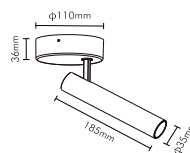

References

Reference	Led Power	Luminous flux	CCT/K	OPTICS	IP Rating	Dimensions	Adjustable
LX-DL-8352	7W	15°: 450lm	2700K/3000K/4000K	15°/24°/33°	IP20	(\varnothing 35*185mm)/(36* \varnothing 110mm)	°90/355°
LX-DL-8353		24°: 469lm				33°: 446lm	
LX-DL-8502	12W	15°: 843lm		24°: 864lm		38°: 821lm	

Order code : Reference - Power - Luminous flux - CCT/K - Optic

Important : All the specification can be customized as per the project request .

OPTICS

LX-DL-8352/LX-DL-8353

15°

24°

33°

LX-DL-8502

15°

24°

38°

Dimensions

LX-DL-8352

LX-DL-8353

LX-DL-8502