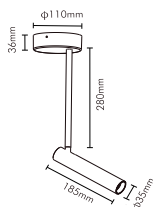

References

Reference	Led Power	Luminous flux	CCT/K	OPTICS	IP Rating	Dimensions	Adjustable
LX-DL-8352	7W	15°: 450lm	2700K/3000K/4000K	15°/24°/33°	IP20	(\varnothing 35*185mm)/(36* \varnothing 110mm)	°90/355°
LX-DL-8353		24°: 469lm				33°: 446lm	
LX-DL-8502	12W	15°: 843lm		24°: 864lm		38°: 821lm	

Order code : Reference - Power - Luminous flux - CCT/K - Optic

Important : All the specification can be customized as per the project request .

OPTICS

LX-DL-8352/LX-DL-8353

15°

24°

33°

LX-DL-8502

15°

24°

38°

Dimensions

LX-DL-8352

LX-DL-8353

LX-DL-8502