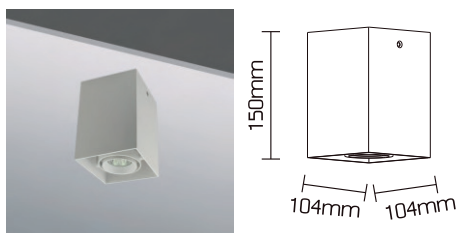

Dimensions

LX-DL-81042