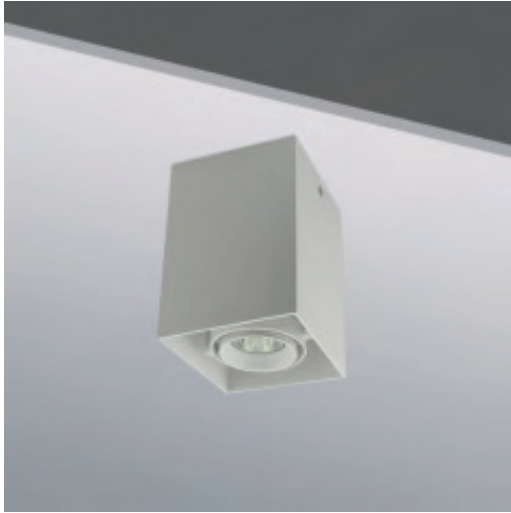

## TUBE ASE

IP 20	CRI >80/90	AC12V/ 220-240V
----------	---------------	--------------------

3 GARANTIE	CE	RoHS
---------------	----	------

### Tube ASE

These surface-mounted downlight innovative with tool-free installation save the labor cost. For general lighting and accent lighting.

Round and square versions, integrating control gear, various beam angle options, to meet all aesthetic requirements.

Feature: Tool-free installation, aesthetic appearance.

Optics : Reflector/Len

Material: Aluminum frame & Heat sink

Applications : Hotels, Bars, Restaurants, Shopping centers and retail stores Show room, Gallery, Large architectural structures