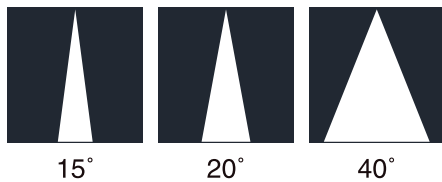

References

Reference	Led Power	Base	Optics	IP Rating	Dimensions	Adjustable
LX-DL-81042	MAX 50W	GU5.3/GU10	15°/20°/40°	IP20	104*104*150mm	X30°/Y30°
LX-DL-82001	MAX 2*50W				100*200*150mm	

Order code : Reference - Power - Luminous flux - CCT/K - Optic

Important : All the specification can be customized as per the project request .

OPTICS