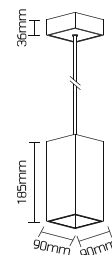

## References

Reference	Led Power	Luminous flux	CCT/K	OPTICS	IP Rating	Dimensions	Adjustable
LX-DL-8902	8W	550lm	2700K/3000K/4000K	15°/24°/38°/60°	IP20	90*90*185mm	—
	12W	853lm					
	15W	954lm					
LX-DL-81242	15W	1001lm					
	20W	1558lm					
	25W	1785lm					

Order code : Reference - Power - Luminous flux - CCT/K - Optic

Important : All the specification can be customized as per the project request .

## OPTICS

## Dimensions

LX-PEN-5902

LX-PEN-51242

How to install

Remark: Suspension version is available for maximum flexibility.