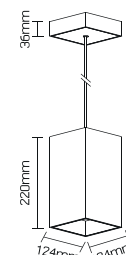

## References

Reference	Led Power	Luminous flux	CCT/K	OPTICS	IP Rating	Dimensions	Adjustable
LX-DL-8902	8W	550lm	2700K/3000K/4000K	15°/24°/38°/60°	IP20	90*90*185mm	—
	12W	853lm					
	15W	954lm					
LX-DL-81242	15W	1001lm					
	20W	1558lm					
	25W	1785lm					

## OPTICS

## Dimensions

LX-PEN-5902

LX-PEN-51242

How to install

Remark: Suspension version is available for maximum flexibility.