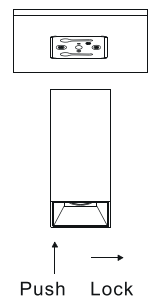

### TUBE S

Tube S ceiling mounted downlight series is innovative design with tool-free installation save the labor cost. Deep recessed lamp for minimal glare with advance optical technology. Rond versions , integrating control gear , no screws exposure, various beam angle options, to meet all aesthetic requirements.

## Dimensions

LX-PEN-5902

LX-PEN-51242

How to install

Remark: Suspension version is available for maximum flexibility.