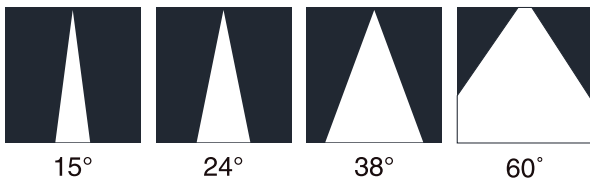

References

Reference	Led Power	Luminous flux	CCT/K	OPTICS	IP Rating	Dimensions	Adjustable
LX-DL-8902	8W	550lm	2700K/3000K/4000K	15°/24°/38°/60°	IP20	90*90*185mm	—
	12W	853lm					
	15W	954lm					
LX-DL-81242	15W	1001lm					
	20W	1558lm					
	25W	1785lm					

Order code : Reference - Power - Luminous flux - CCT/K - Optic

Important : All the specification can be customized as per the project request .

OPTICS