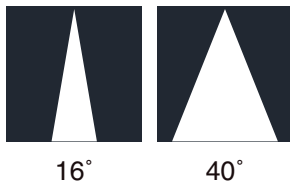

## References

Reference	Led Power	Luminous flux	CCT/K	OPTICS	IP Rating	Dimensions	Adjustable
LX-DL-1858	7W	18°: 528lm 40°: 491lm	2700K/3000K/4000K	18°/40°	IP20	(Ø85-Ø46)*(95-115mm)	X20°/Y20°

Order code : Reference - Power - Luminous flux - CCT/K - Optic

## Dimensions