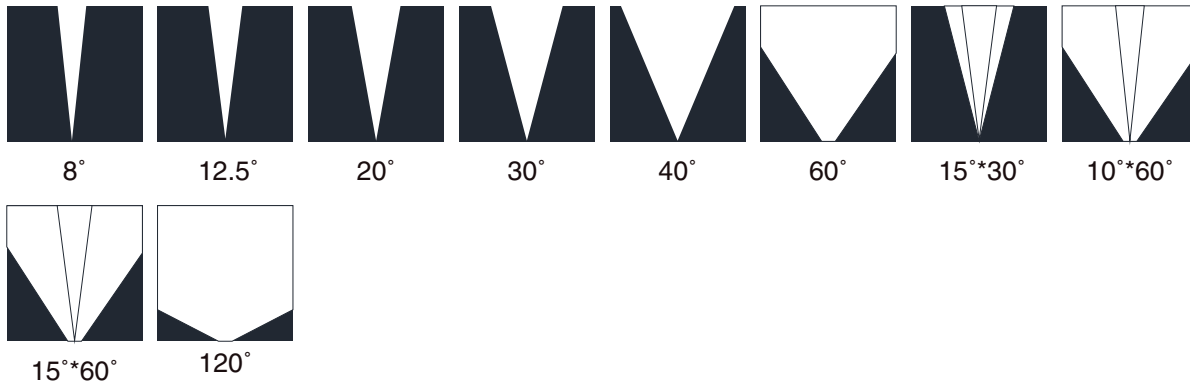

Powerful DMX512 interface adopts high reliable bus connect, all has the function of automatic addressing.

Ambient Temperature -25°~50°C / Ambient Humidity 10%~90%

References

Reference	Led Power	Led Quantity	Input Voltage	Luminous flux	CCT/K	Control Mode	OPTICS	IP Rating	Dimensions		
LX-IG-2306-48	11W	48pcs	DC24V/ AC100-240V	605lm	2700K/3000K 4000K/6000K	DMX512 /CC	>120°	IP67	L1000*H80* W100mm		
LX-IG-2306A-6 (0.3m)	7W	6pcs		462lm	RGB		L300*H80* W100mm				
LX-IG-2306A-9 (0.5m)	11W	9pcs		280lm	2700K/3000K 4000K/6000K				8°/12.5°/20°/30°/60°/ 15°X30°/10°X60°	L500*H80* W100mm	
LX-IG-2306A-18	21W	18pcs		455lm	RGB						
LX-IG-2306A-24	28W	24pcs		715lm	2700K/3000K 4000K/6000K		L1000*H80* W100mm				
LX-IG-2306A-36	42W	36pcs		440lm	RGB						
LX-IG-2306H-24	48W	24pcs		DC24V	1365lm		2700K/3000K 4000K/6000K		20°/40°/60°/15°X60°		
					840lm		RGB				
				DC36V/ AC100-240V	1820lm		2700K/3000K 4000K/6000K				
					1120lm		RGB				
			DC24V/ AC100-240V	2730lm	2700K/3000K 4000K/6000K						
				1680lm	RGB						

Order code : Reference - Power - Luminous flux - CCT/K - Optic

Important : All the specification can be customized as per the project request .

OPTICS

Dimensions