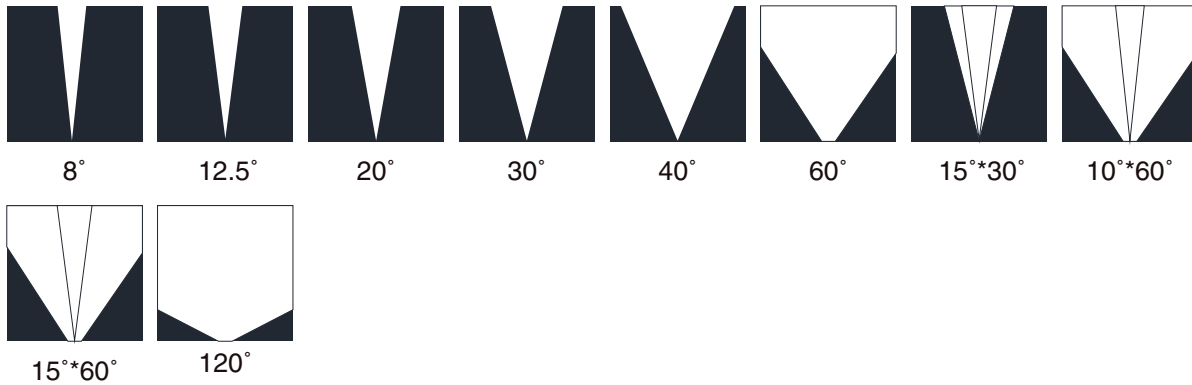

Powerful DMX512 interface adopts high reliable bus connect, all has the function of automatic addressing.

Ambient Temperature -25°~50°C / Ambient Humidity 10%~90%

References

Reference	Led Power	Led Quantity	Input Voltage	Luminous flux	CCT/K	Controle Mode	OPTICS	IP Rating	Dimensions
LX-IG-2307-48	11W	48pcs	DC24V/ AC100-240V	605lm	2700K/3000K 4000K/6000K	DMX512 /CC	8°/12.5°/20°/30°/60°/ 15°X30°/10°X60°	IP67	L1000*H90* W100mm
				462lm	RGB				
LX-IG-2307A-6 (0.3m)	7W	6pcs		280lm	2700K/3000K 4000K/6000K				
				455lm	RGB				
LX-IG-2307A-9 (0.5m)	11W	9pcs		715lm	2700K/3000K 4000K/6000K				
				440lm	RGB				
LX-IG-2307A-18	21W	18pcs		1365lm	2700K/3000K 4000K/6000K				L1000*H90* W100mm
				840lm	RGB				
LX-IG-2306A-24	28W	24pcs	DC36V/ AC100-240V	1820lm	2700K/3000K 4000K/6000K				
				1120lm	RGB				
LX-IG-2306A-36	42W	36pcs	DC24V/ AC100-240V	2730lm	2700K/3000K 4000K/6000K				
				1680lm	RGB				
LX-IG-2307H-24	48W	24pcs	DC24V	1920lm	RGBW	DMX512	20°/40°/60°/15°X60°		

Order code : Reference - Power - Luminous flux - CCT/K - Optic

Important : All the specification can be customized as per the project request .

OPTICS

Dimensions