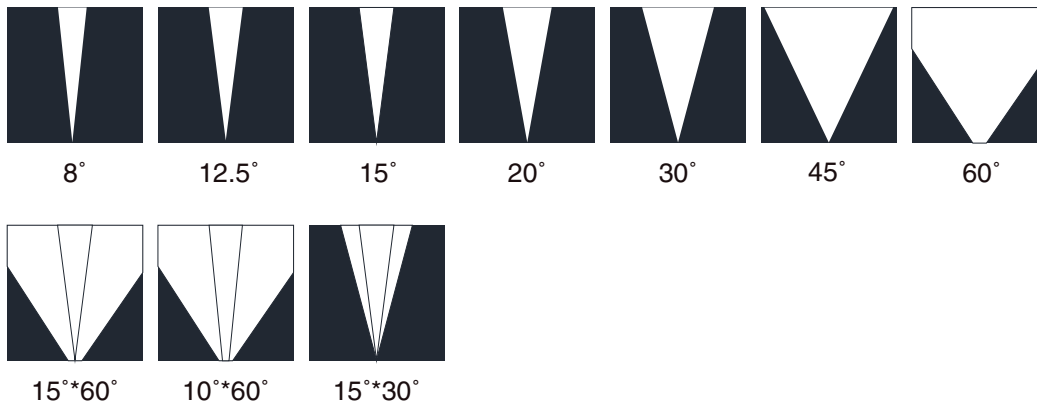

References

Reference	Led Power	Led Quantity	Input Voltage	Luminous flux	CCT/K	Control Mode	OPTICS	IP Rating	Dimensions				
LX-IG-2130CB-24	40W	24pcs	DC36V AC100-240V	2600lm	2700K/3000K 4000K/6000K	DMX512 CC	8°/12.5°/20°/30°/45° /60°/15x30°/10x60°	IP67	Ø260*(W195 /146mm)				
				1600lm	RGB								
LX-IG-2130CA-24	30W	18pcs	DC24V AC100-240V	1950lm	2700K/3000K 4000K/6000K								
					1200lm					RGB			
LX-IG-2130CB-18	21W	18pcs	DC24V AC100-240V	1950lm	2700K/3000K 4000K/6000K								
					1200lm					RGB			
LX-IG-2130CA-18	21W	18pcs	DC24V AC100-240V	1365lm	2700K/3000K 4000K/6000K								
					840lm					RGB			
LX-IG-2130CF-9	72W	9pcs		2880lm	RGBW					DMX512	15°/20°/30°/15x60°		

Order code : Reference - Power - Luminous flux - CCT/K - Optic

Important : All the specification can be customized as per the project request .

OPTICS

Dimensions

LX-IG-2130CA-24
LX-IG-2130CB-18
LX-IG-2130CA-18