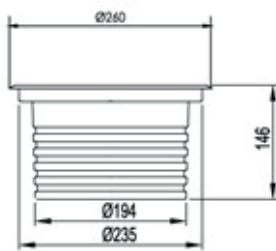

References

Reference	Led Power	Led Quantity	Input Voltage	Luminous flux	CCT/K	Control Mode	OPTICS	IP Rating	Dimensions				
LX-IG-2130CB-24	40W	24pcs	DC36V AC100-240V	2600lm	2700K/3000K 4000K/6000K	DMX512 CC	8°/12.5°/20°/30°/45° /60°/15x30°/10x60°	IP67	Ø260*(W195 /146mm)				
				1600lm	RGB								
LX-IG-2130CA-24	30W	18pcs	DC24V AC100-240V	1950lm	2700K/3000K 4000K/6000K								
					1200lm					RGB			
LX-IG-2130CB-18	21W	18pcs	DC24V AC100-240V	1950lm	2700K/3000K 4000K/6000K								
					1200lm					RGB			
LX-IG-2130CA-18	21W	18pcs	DC24V AC100-240V	1365lm	2700K/3000K 4000K/6000K								
					840lm					RGB			
LX-IG-2130CF-9	72W	9pcs		2880lm	RGBW					DMX512	15°/20°/30°/15x60°		

Order code : Reference - Power - Luminous flux - CCT/K - Optic

Important : All the specification can be customized as per the project request .

OPTICS

Dimensions

LX-IG-2130CA-24
LX-IG-2130CB-18
LX-IG-2130CA-18