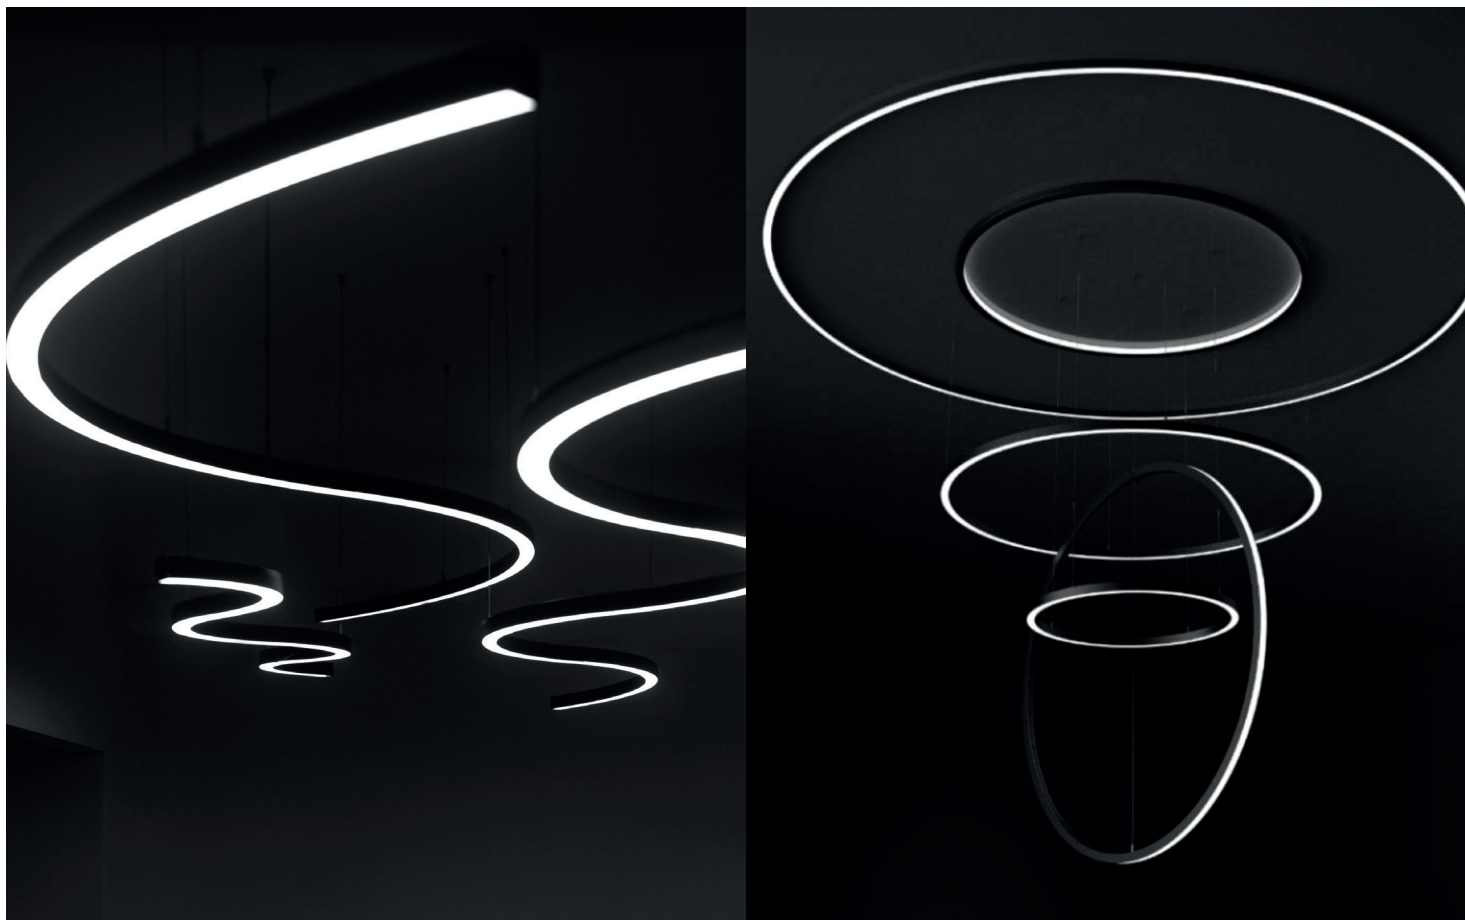

PROFIL LIGHT

LX-PL-AH5060-10A45-90

DC24V	CRI	IP
	>80	20

PROFIL LIGHT LX-PL-AH5060-10A45-90

- Φ 1m 45°/90° arc (up-down double lighting), thousands of styles come from the connections of lines and arcs
- 20m flexible diffuser making it easy for installation without connections for over length application, no light leakage
- Various installation ways: pendant, surface mounted

luxio
L I G H T I N G

www.luxio-lighting.com

References

Reference	Led Power	Input Voltage	Luminous flux	LEDs	CCT/K	Dimensions
LX-PL-AH5060-10A45-90	7.5W/Pcs 45°	AC24V	1125Lm/Pcs	64 LEDs	1900K/2300K/2700K/3000K/ 4000K/5000K/6000K	H60xW50xL1000mm