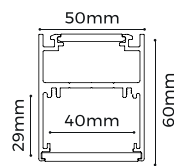

luxio
L I G H T I N G

www.luxio-lighting.com

References

Reference	Led Power	Input Voltage	Luminous flux	LEDs	CCT/K	Dimensions
LX-PL-AH5060-10A45-90	7.5W/Pcs 45°	AC24V	1125Lm/Pcs	64 LEDs	1900K/2300K/2700K/3000K/ 4000K/5000K/6000K	H60xW50xL1000mm

Screw set

Clips

Reflective paper

Connector

Fixings

Dimensions

LX-ST-DY8140-24V-20mm-10A45