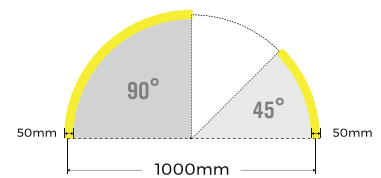

PROFIL LIGHT

LX-PL-AH5060-10A45-90

DC24V	CRI	IP
	>80	20

PROFIL LIGHT LX-PL-AH5060-10A45-90

- Φ 1m 45°/90° arc (up-down double lighting), thousands of styles come from the connections of lines and arcs
- 20m flexible diffuser making it easy for installation without connections for over length application, no light leakage
- Various installation ways: pendant, surface mounted

luxio
L I G H T I N G

www.luxio-lighting.com

References

Reference	Led Power	Input Voltage	Luminous flux	LEDs	CCT/K	Dimensions
LX-PL-AH5060-10A45-90	7.5W/Pcs 45°	AC24V	1125Lm/Pcs	64 LEDs	1900K/2300K/2700K/3000K/ 4000K/5000K/6000K	H60xW50xL1000mm

Screw set

Clips

Reflective paper

Connector

Fixings

Dimensions

LX-ST-DY8140-24V-20mm-10A45