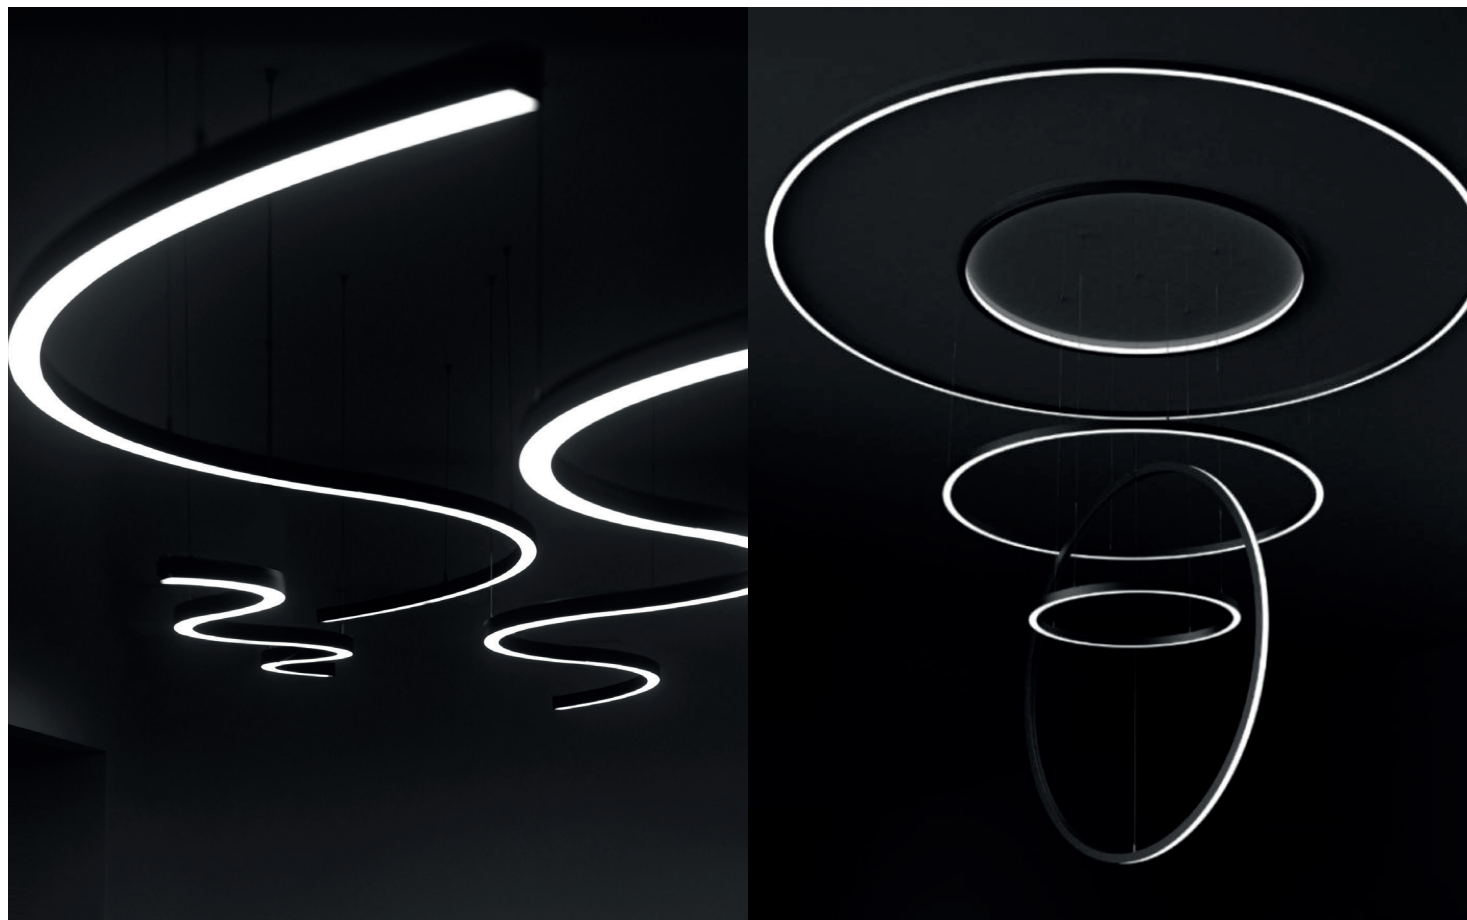

PROFIL LIGHT

LX-PL-AH5060-15A45-90

DC24V	CRI	IP
	>80	20

PROFIL LIGHT LX-PL-AH5060-15A45-90

- Φ 1.5m 90° arc (up-down double lighting), thousands of styles come from the connections of lines and arcs
- 20m flexible diffuser making it easy for installation without connections for over length application, no light leakage
- Various installation ways: pendant, surface mounted

luxio
L I G H T I N G

www.luxio-lighting.com

References

Reference	Led Power	Input Voltage	Luminous flux	LEDs	CCT/K	Dimensions
LX-PL-AH5060-15A45-90	11.6W/Pcs 45°	AC24V	1125Lm/Pcs	64 LEDs	1900K/2300K/2700K/3000K/ 4000K/5000K/6000K	H60xW50xL1500mm