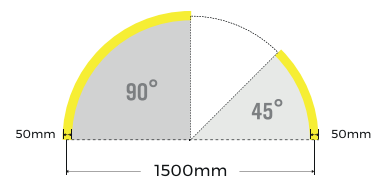

PROFIL LIGHT

LX-PL-AH5060-15A45-90

DC24V	CRI	IP
	>80	20

PROFIL LIGHT LX-PL-AH5060-15A45-90

- Φ 1.5m 90° arc (up-down double lighting), thousands of styles come from the connections of lines and arcs
- 20m flexible diffuser making it easy for installation without connections for over length application, no light leakage
- Various installation ways: pendant, surface mounted

luxio
L I G H T I N G

www.luxio-lighting.com

References

Reference	Led Power	Input Voltage	Luminous flux	LEDs	CCT/K	Dimensions
LX-PL-AH5060-15A45-90	11.6W/Pcs 45°	AC24V	1125Lm/Pcs	64 LEDs	1900K/2300K/2700K/3000K/ 4000K/5000K/6000K	H60xW50xL1500mm

Screw set

Clips

Reflective paper

Connector

Fixings

Dimensions

LX-ST-DY8140-24V-20mm-15A45