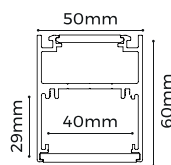

luxio
L I G H T I N G

www.luxio-lighting.com

References

Reference	Led Power	Input Voltage	Luminous flux	LEDs	CCT/K	Dimensions
LX-PL-AH5060-15A45-90	11.6W/Pcs 45°	AC24V	1125Lm/Pcs	64 LEDs	1900K/2300K/2700K/3000K/ 4000K/5000K/6000K	H60xW50xL1500mm

Screw set

Clips

Reflective paper

Connector

Fixings

Dimensions

LX-ST-DY8140-24V-20mm-15A45