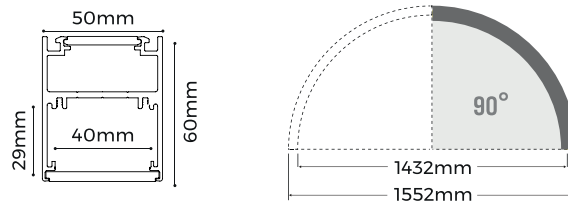

PROFIL LIGHT

LX-PL-AH5060-15N90

DC24V	CRI	IP
	>80	20

PROFIL LIGHT LX-PL-AH5060-15N90

- Φ 1.5m 90° arc (inward-outward double lighting), thousands of styles come from the connections of lines and arcs
- 20m flexible diffuser making it easy for installation without connections for over length application, no light leakage
- Installation way: pendant

luxio
L I G H T I N G

www.luxio-lighting.com

References

Reference	Led Power	Input Voltage	Luminous flux	LEDs	CCT/K	Dimensions
LX-PL-AH5060-15N90	19.2W/m	AC24V	2880Lm/m	160 LEDs	1900K/2300K/2700K/3000K/ 4000K/5000K/6000K	H60xW50xL1552mm

Clips

Reflector paper

Connector

Fixings

Dimensions

LX-ST-DT8140-24V-20mm / 5000x20x1.5mm