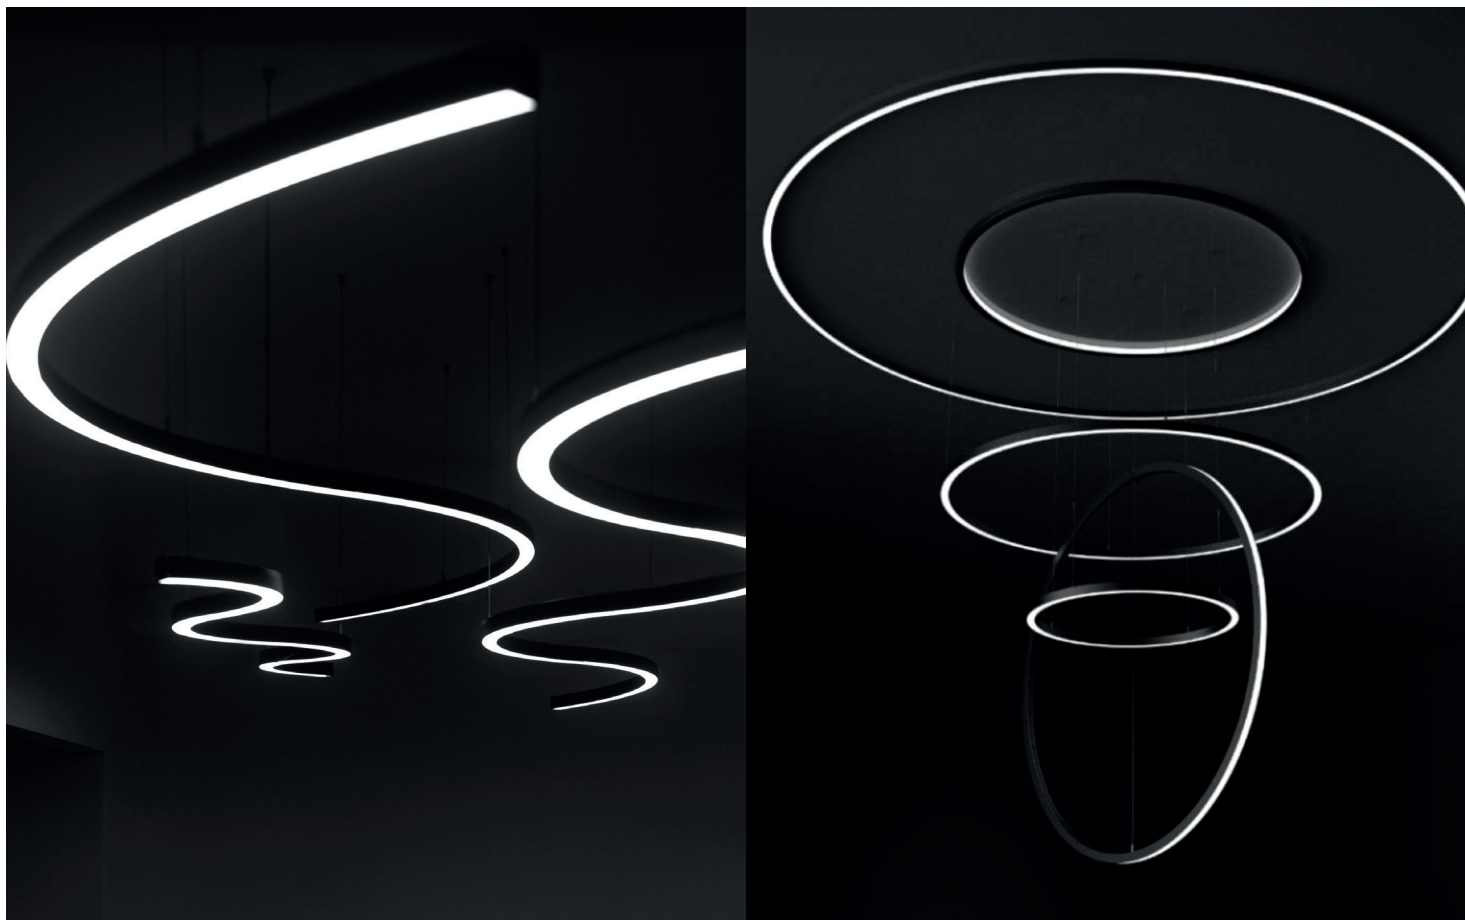

PROFIL LIGHT

LX-PL-AH5060-15N90

DC24V	CRI	IP
	>80	20

PROFIL LIGHT LX-PL-AH5060-15N90

- Φ 1.5m 90° arc (inward-outward double lighting), thousands of styles come from the connections of lines and arcs
- 20m flexible diffuser making it easy for installation without connections for over length application, no light leakage
- Installation way: pendant

luxio
L I G H T I N G

www.luxio-lighting.com

References

Reference	Led Power	Input Voltage	Luminous flux	LEDs	CCT/K	Dimensions
LX-PL-AH5060-15N90	19.2W/m	AC24V	2880Lm/m	160 LEDs	1900K/2300K/2700K/3000K/ 4000K/5000K/6000K	H60xW50xL1552mm