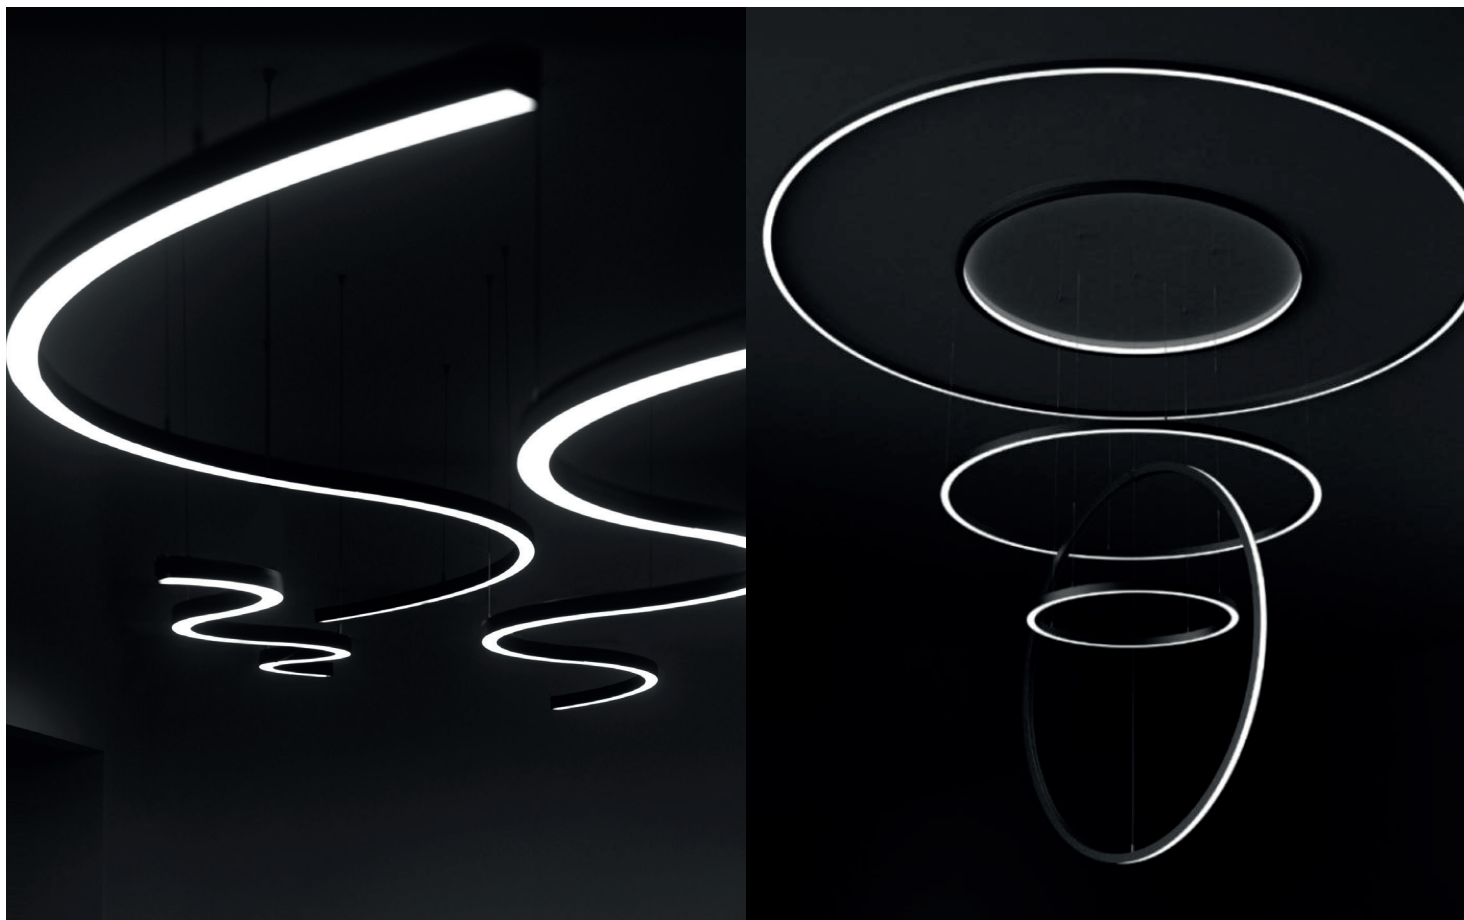

PROFIL LIGHT

LX-PL-AH5060-15W90

DC24V	CRI	IP
	>80	20

PROFIL LIGHT LX-PL-AH5060-15W90

- Φ 1.5m 90° arc (inward-outward double lighting), thousands of styles come from the connections of lines and arcs
- 20m flexible diffuser making it easy for installation without connections for over length application, no light leakage
- Installation way: pendant

luxio
L I G H T I N G

www.luxio-lighting.com

References

Reference	Led Power	Input Voltage	Luminous flux	LEDs	CCT/K	Dimensions
LX-PL-AH5060-15W90	19.2W/m	AC24V	2880Lm/m	160 LEDs	1900K/2300K/2700K/3000K/ 4000K/5000K/6000K	H60xW50xL1567mm