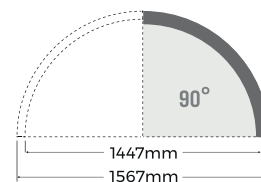

PROFIL LIGHT

LX-PL-AH5060-15W90

DC24V	CRI	IP
	>80	20

PROFIL LIGHT LX-PL-AH5060-15W90

- Φ 1.5m 90° arc (inward-outward double lighting), thousands of styles come from the connections of lines and arcs
- 20m flexible diffuser making it easy for installation without connections for over length application, no light leakage
- Installation way: pendant

luxio
L I G H T I N G

www.luxio-lighting.com

References

Reference	Led Power	Input Voltage	Luminous flux	LEDs	CCT/K	Dimensions
LX-PL-AH5060-15W90	19.2W/m	AC24V	2880Lm/m	160 LEDs	1900K/2300K/2700K/3000K/ 4000K/5000K/6000K	H60xW50xL1567mm

Clips

Reflector paper

Connector

Fixings

Dimensions

LX-ST-DT8140-24V-20mm / 5000x20x1.5mm