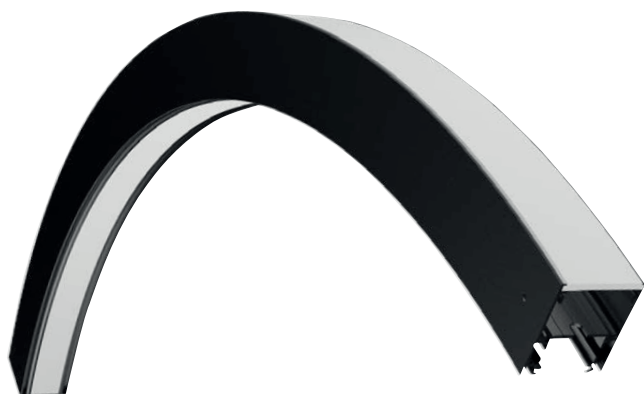

PROFIL LIGHT

LX-PL-AH5060-15W90

DC24V	CRI	IP
	>80	20

PROFIL LIGHT LX-PL-AH5060-15W90

- Φ 1.5m 90° arc (inward-outward double lighting), thousands of styles come from the connections of lines and arcs
- 20m flexible diffuser making it easy for installation without connections for over length application, no light leakage
- Installation way: pendant

luxio
L I G H T I N G

www.luxio-lighting.com

References

Reference	Led Power	Input Voltage	Luminous flux	LEDs	CCT/K	Dimensions
LX-PL-AH5060-15W90	19.2W/m	AC24V	2880Lm/m	160 LEDs	1900K/2300K/2700K/3000K/ 4000K/5000K/6000K	H60xW50xL1567mm

Optional Accessories

Profile

50 diffuser

30 diffuser

End capx2

Installation Accessories

Pendant cable

Canopy

Clips

Reflector paper

Connector

Fixings

Dimensions

LX-ST-DT8140-24V-20mm / 5000x20x1.5mm