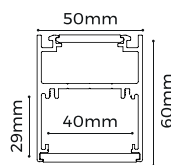

luxio
L I G H T I N G

www.luxio-lighting.com

References

Reference	Led Power	Input Voltage	Luminous flux	LEDs	CCT/K	Dimensions
LX-PL-AH5060-15W90	19.2W/m	AC24V	2880Lm/m	160 LEDs	1900K/2300K/2700K/3000K/ 4000K/5000K/6000K	H60xW50xL1567mm

Clips

Reflector paper

Connector

Fixings

Dimensions

LX-ST-DT8140-24V-20mm / 5000x20x1.5mm