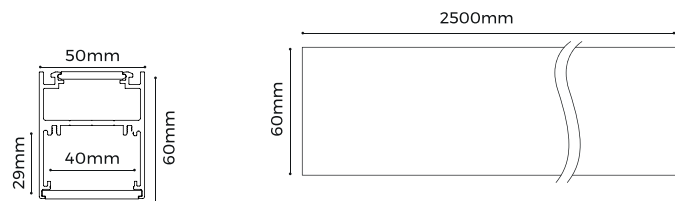

## PROFIL LIGHT LX-PL-AH5060-2500

- 2500m straight line( up-down double lighting), thousands of styles come from the connections of lines and arcs
- 20m flexible diffuser making it easy for installation without connections for over length application, no light leakage
- Various installation ways: pendant, surface mounted

## References

Reference	Led Power	Input Voltage	Luminous flux	LEDs	CCT/K	Dimensions
LX-PL-AH5060-2500	9.6W/Pcs	AC24V	1060Lm/Pcs	70 LEDs	1900K/2300K/2700K/3000K/ 4000K/5000K/6000K	H60xW50xL2500mm
	19.2W/m		2880Lm/m	160 LEDs		

## Installation Accessories

Profile & Carrierx1

Screw set

Clips

Reflector paper

Connector

## Dimensions

LX-ST-DT8140-24V-20mm / 5000x20x1.5mm

LX-ST-DY8140-24V-20mm / 499x20x5.8mm