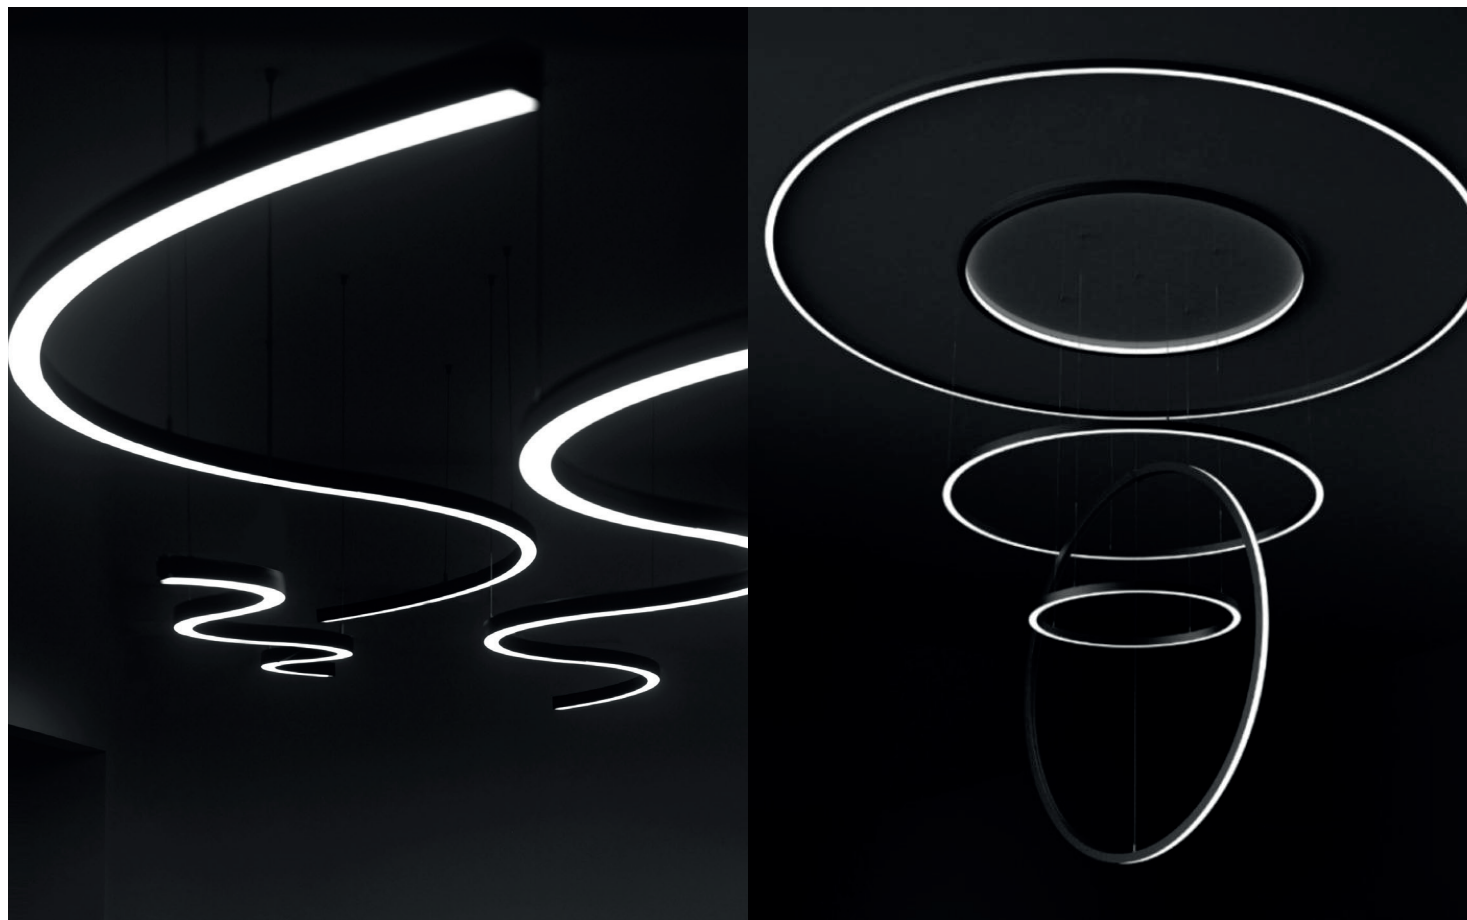

# PROFIL LIGHT

LX-PL-AH5060-2500

DC24V	CRI	IP
	>80	20

## PROFIL LIGHT LX-PL-AH5060-2500

- 2500m straight line( up-down double lighting), thousands of styles come from the connections of lines and arcs
- 20m flexible diffuser making it easy for installation without connections for over length application, no light leakage
- Various installation ways: pendant, surface mounted