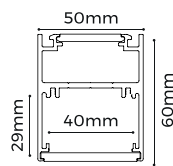

luxio
L I G H T I N G

www.luxio-lighting.com

References

Reference	Led Power	Input Voltage	Luminous flux	LEDs	CCT/K	Dimensions
LX-PL-AH5060-30A45	11.6W/Pcs	AC24V	1740Lm/Pcs	96 LEDs	1900K/2300K/2700K/3000K/ 4000K/5000K/6000K	H60xW50xL3000mm

Screw set

Clips

Reflector paper

Connector

Fixings

Dimensions

LX-ST-DY8140-24V-20mm-20A23