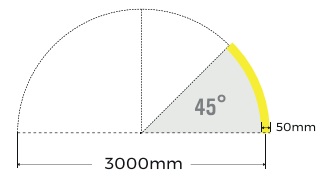

References

Reference	Led Power	Input Voltage	Luminous flux	LEDs	CCT/K	Dimensions
LX-PL-AH5060-30A45	11.6W/Pcs	AC24V	1740Lm/Pcs	96 LEDs	1900K/2300K/2700K/3000K/ 4000K/5000K/6000K	H60xW50xL3000mm

Optional Accessories

Installation Accessories

Fixings

Dimensions

LX-ST-DY8140-24V-20mm-20A23