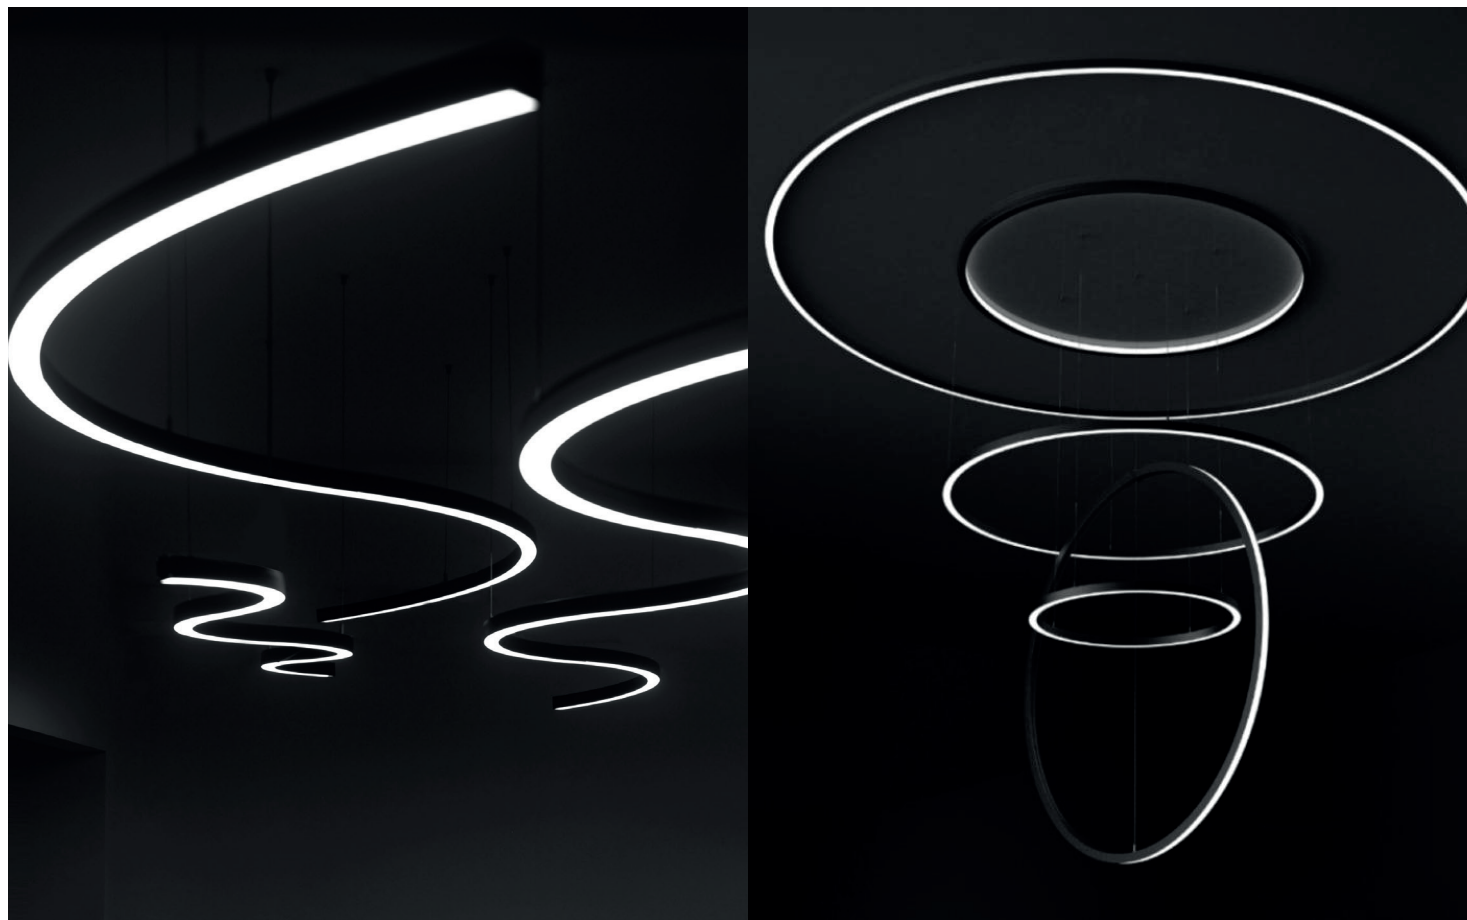

PROFIL LIGHT

LX-PL-AH5060-30A45

DC24V	CRI	IP
	>80	20

PROFIL LIGHT LX-PL-AH5060-30A45

- Φ 3m 45° arc (up-down double lighting), thousands of styles come from the connections of lines and arcs
- 20m flexible diffuser making it easy for installation without connections for over length application, no light leakage
- Various installation ways: pendant, surface mounted

luxio
L I G H T I N G

www.luxio-lighting.com

References

Reference	Led Power	Input Voltage	Luminous flux	LEDs	CCT/K	Dimensions
LX-PL-AH5060-30A45	11.6W/Pcs	AC24V	1740Lm/Pcs	96 LEDs	1900K/2300K/2700K/3000K/ 4000K/5000K/6000K	H60xW50xL3000mm