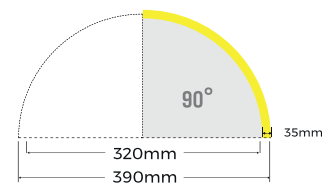

Dimensions