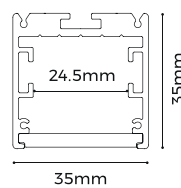

References

Reference	Led Power	Input Voltage	Luminous flux	LEDs	CCT/K	Dimensions
LX-PL-AS3535-03A90	5.4W/m	AC24V	810Lm/m	48 LEDs	1900K/2300K/2700K/3000K/ 4000K/5000K/6000K	(H35xW35)x(L320/360mm)

Optional Accessories

Profile x1

Flexible diffuser

End cap x2

Installation Accessories

Profile & Carrier x1

Pendant cable

Recessed buckle

Screw set

Recessed buckle

Fixings

Dimensions

LX-ST-DT8140-24V-20mm