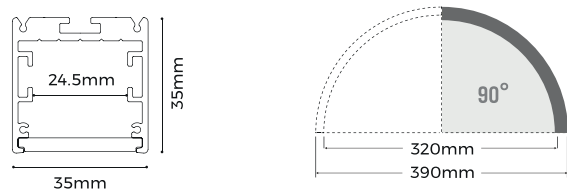

## PROFIL LIGHT LX-PL-AS3535-03N90

- $\varnothing 0.32M$  90° arc (lighting inward), thousands of styles come from the connections of lines and arcs
- 20m flexible diffuser making it easy for installation without connections for over length application, no light leakage
- Various installation ways: pendant and surface mounted

## References

Reference	Led Power	Input Voltage	Luminous flux	LEDs	CCT/K	Dimensions
LX-PL-AS3535-03N90	19.2W/m	AC24V	2880Lm/m	160 LEDs	1900K/2300K/2700K/3000K/4000K/5000K/6000K	(H35xW35)x(L320/360mm)

## Dimensions

LX-ST-DT8140-24V-20mm