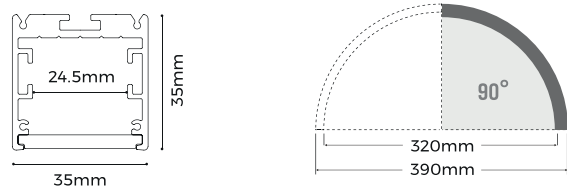

## PROFIL LIGHT LX-PL-AS3535-03W90

- $\varnothing 0.32M$  90° arc (lighting outward), thousands of styles come from the connections of lines and arcs
- 20m flexible diffuser making it easy for installation without connections for over length application, no light leakage
- Various installation ways: pendant and surface mounted

## References

Reference	Led Power	Input Voltage	Luminous flux	LEDs	CCT/K	Dimensions
LX-PL-AS3535-03W90	19.2W/m	AC24V	2880Lm/m	160 LEDs	1900K/2300K/2700K/3000K/4000K/5000K/6000K	(H35xW35)x(L320/360mm)

## Dimensions

LX-ST-DT8140-24V-20mm