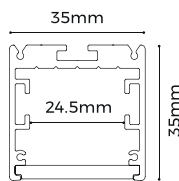

References

| Reference | Led Power | Input Voltage | Luminous flux | LEDs | CCT/K | Dimensions |
|---------------------|-----------|---------------|---------------|----------|---|----------------|
| LX-PL-AS3535-05T180 | 19.2W/m | AC24V | 2880lm/m | 160 LEDs | 1900K/2300K/2700K/3000K/ 4000K/5000K/6000K | H35xW35xL500mm |

Optional Accessories

Profile x1

Flexible diffuser

End cap x2

Installation Accessories

Profile & Carrier x1

Pendant cable

Fixings

Dimensions

LX-ST-DT8140-24V-20mm