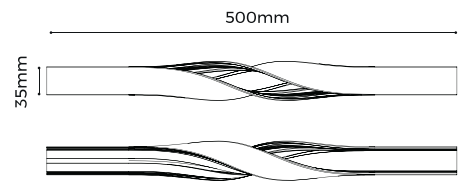

PROFIL LIGHT

LX-PL-AS3535-05T180

| | | |
|-------|-----|----|
| DC24V | CRI | IP |
| | >80 | 20 |

PROFIL LIGHT LX-PL-AS3535-05T180

- 0.5M twist 180°, thousands of styles come from the connections of lines and arcs
- 20m flexible diffuser making it easy for installation without connections for over length application, no light leakage
- Various installation ways: pendant, recessed and surface mounted

References

| Reference | Led Power | Input Voltage | Luminous flux | LEDs | CCT/K | Dimensions |
|---------------------|-----------|---------------|---------------|----------|---|----------------|
| LX-PL-AS3535-05T180 | 19.2W/m | AC24V | 2880lm/m | 160 LEDs | 1900K/2300K/2700K/3000K/ 4000K/5000K/6000K | H35xW35xL500mm |

Optional Accessories

Profile x1

Flexible diffuser

End cap x2

Installation Accessories

Profile & Carrier x1

Pendant cable

Fixings

Dimensions

LX-ST-DT8140-24V-20mm