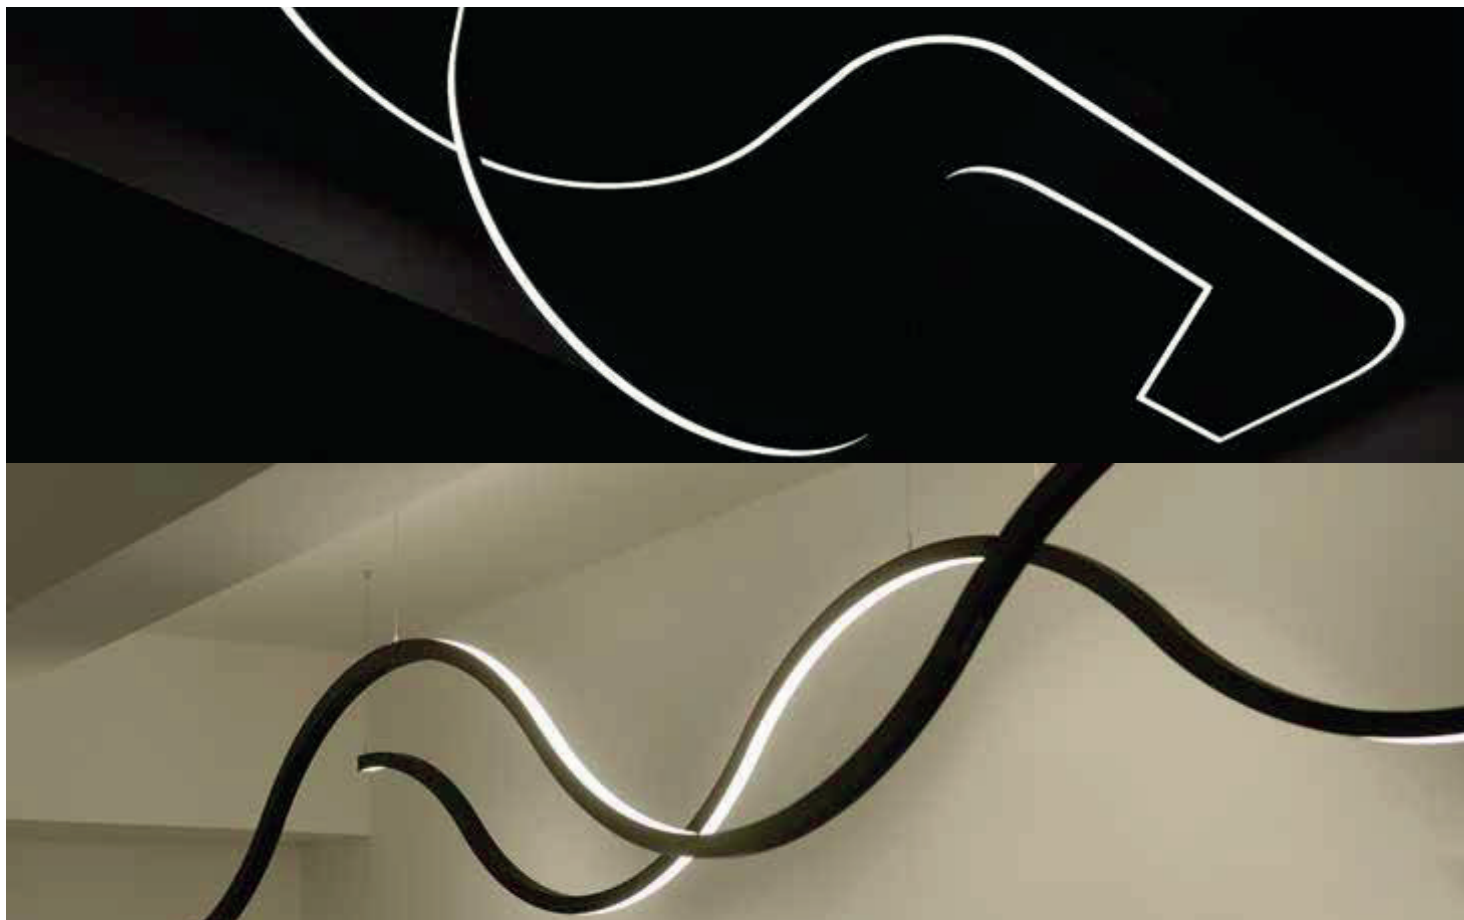

PROFIL LIGHT

LX-PL-AS3535-05T180

| | | |
|-------|-----|----|
| DC24V | CRI | IP |
| | >80 | 20 |

PROFIL LIGHT LX-PL-AS3535-05T180

- 0.5M twist 180°, thousands of styles come from the connections of lines and arcs
- 20m flexible diffuser making it easy for installation without connections for over length application, no light leakage
- Various installation ways: pendant, recessed and surface mounted

References

| Reference | Led Power | Input Voltage | Luminous flux | LEDs | CCT/K | Dimensions |
|---------------------|-----------|---------------|---------------|----------|---|----------------|
| LX-PL-AS3535-05T180 | 19.2W/m | AC24V | 2880lm/m | 160 LEDs | 1900K/2300K/2700K/3000K/ 4000K/5000K/6000K | H35xW35xL500mm |

Dimensions

LX-ST-DT8140-24V-20mm